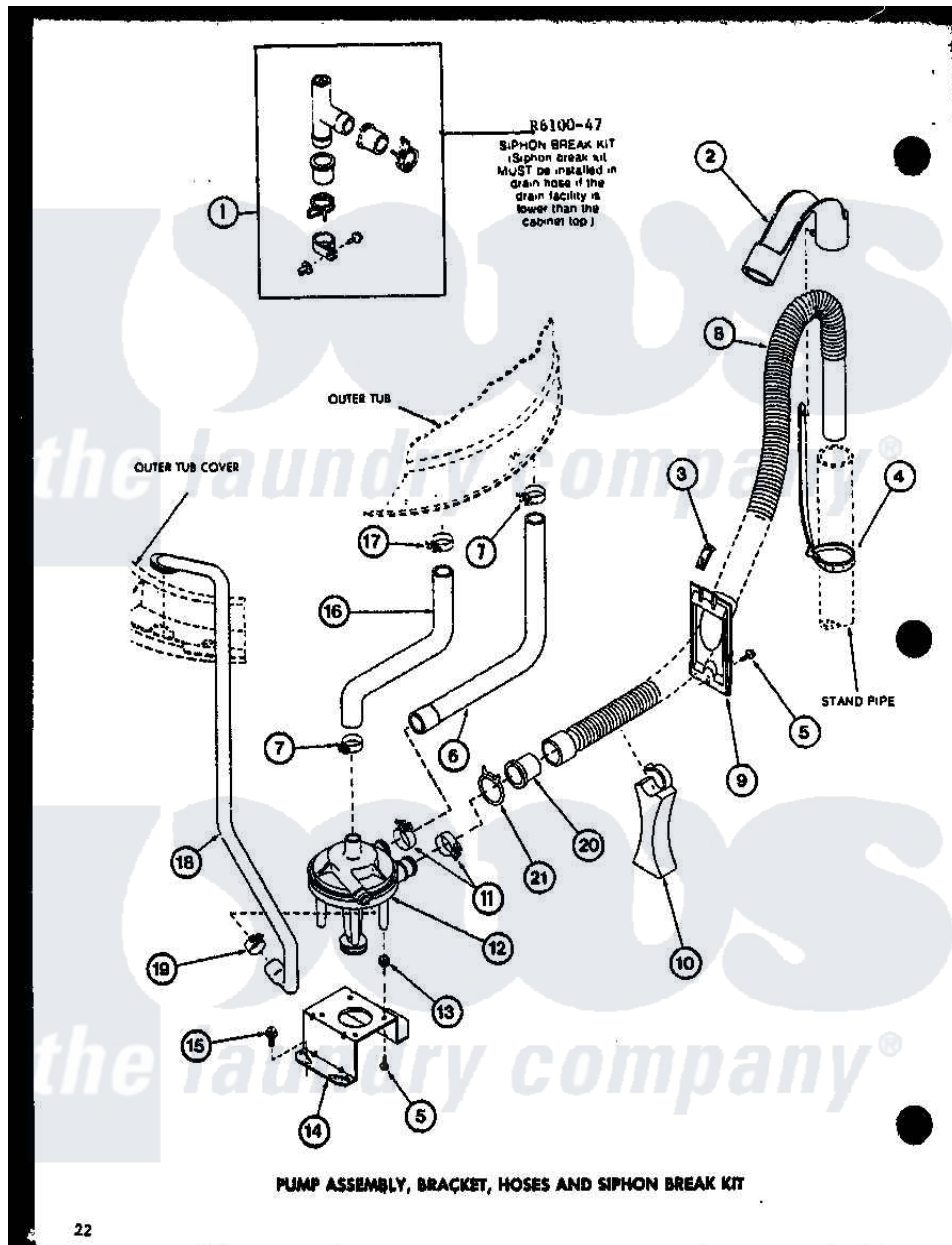

Amana LW1200 (BOM: P7762101W W) 09 - PUMP ASSY

22

Amana Residential Amana LW1200 (BOM: P7762101W W) Washer Parts Parts Diagram 09 - PUMP ASSY
 Click on the part number to view part

Item	Original Part Number	Replaced By	Status	Part Description
1	R0610047	76660		Break-Sphn
2	R0603546	22003814		Retainer, Drain Hose
3	R0601545		Not Available	CLIP, HOSE RETAINER
4	R0603548	8539404		Tie-Wire
5	R0600029	27001200		Screw
6	R0606514		Not Available	HOSE
7	R0601515	285655		Clamp, Hose
8	R0606547	39952		Hose- Drain
9	R0603544		Not Available	HOSE RETAINER
10	R0603547		Not Available	HOSE SUPPORT
11	R0601516	285655		Clamp, Hose
12	R0610501	31968		Assembly, Pump NA
13	R0601014	31098		Screw, 10-10 5/8 Unslot
14	R0605524	27105		Bracket, Pump Mounting
15	R0600098	27001200		Screw
16	R0606513		Not Available	HOSE

17	R0601505	285655	Clamp, Hose
18	R0606512		RECIRCULATING HOSE
19	R0601517	285655	Clamp, Hose
20	R0603545		HOSE ADAPTER
21	R0601544		HOSE CLAMP