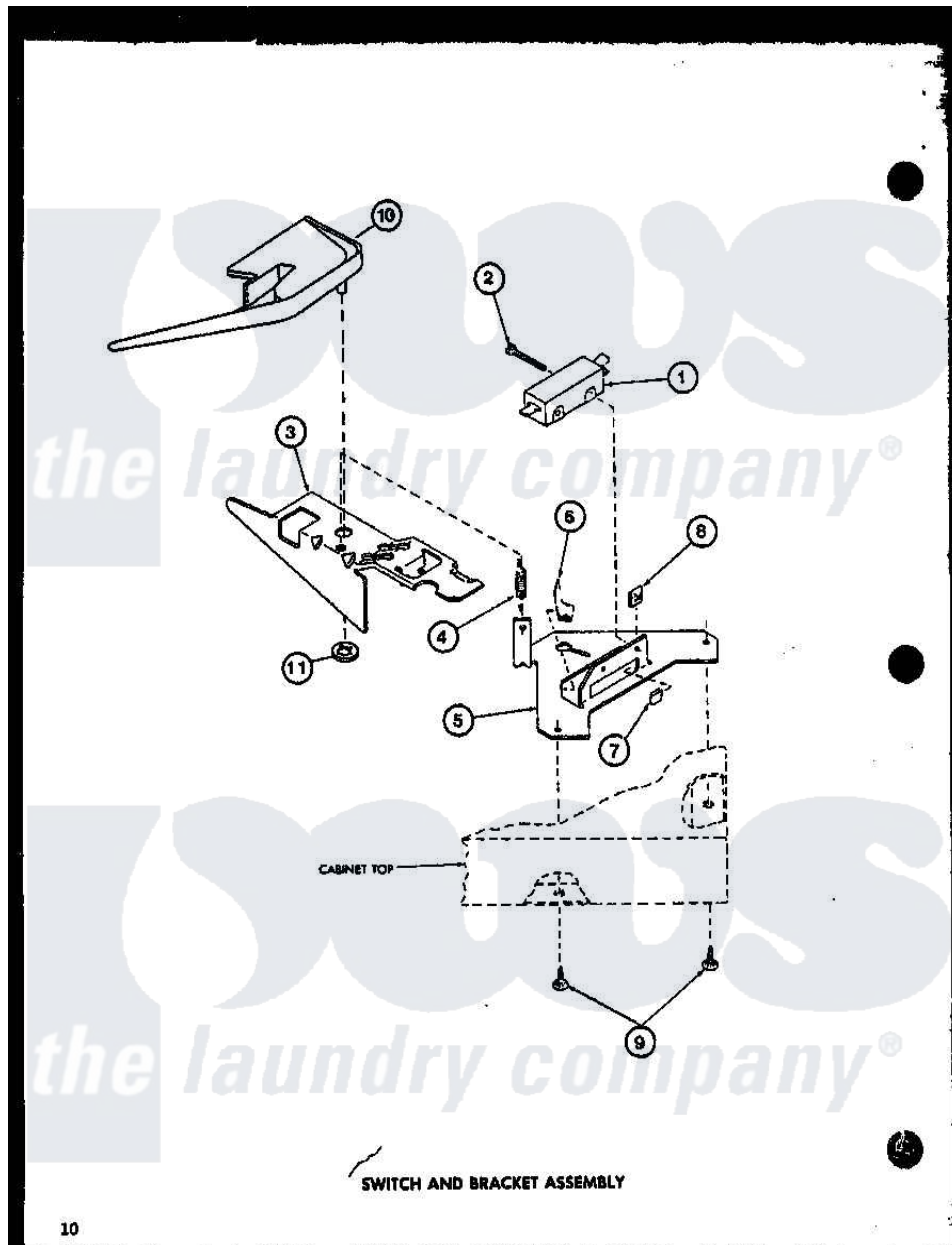

# Amana LW1200 (BOM: P7762101W W) 10 - SWITCH AND BRACKET ASSY

Amana Residential Amana LW1200 (BOM: P7762101W W) Washer Parts Parts Diagram 10 - SWITCH AND BRACKET ASSY

[Click on the part number to view part](#)

Item	Original Part Number	Replaced By	Status	Part Description
1	R0602507	<a href="#">27612</a>		Switch, Lid
2	R0600011		Not Available	SCREW
3	R0605504	<a href="#">27602</a>		Lever, Out-Of-Bal Switch
4	R0605506		Not Available	SPRING
5	R0605505		Not Available	BRACKET
6	R0601503		Not Available	U-CLIP
7	R0601504	<a href="#">27610</a>		Clip, U
8	R0601006		Not Available	NUT
9	R0600012	<a href="#">489464</a>		Screw
10	R0605671		Not Available	SWITCH SHIELD
11	R0601032	<a href="#">29043</a>		Nut, Push