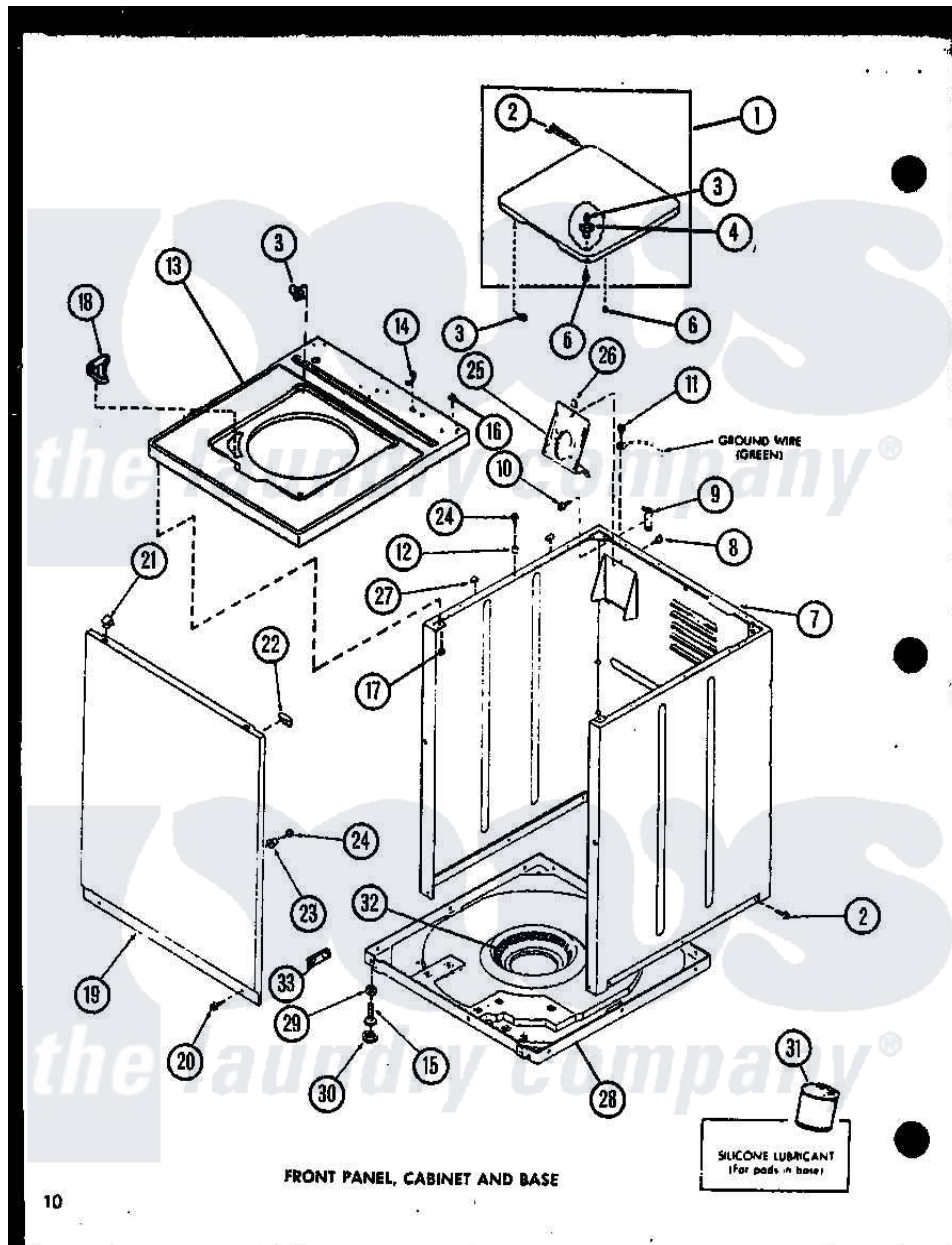

# Amana LW1201 (BOM: P1110510W W) 01 - FRONT PANEL

Amana Residential Amana LW1201 (BOM: P1110510W W) Washer Parts Parts Diagram 01 - FRONT PANEL  
 Click on the part number to view part

Item	Original Part Number	Replaced By	Status	Part Description
1	R0603146		Not Available	LID "L"
"	R0603208		Not Available	LID
"	R0603147		Not Available	LID "W"
2	R0605695		Not Available	HINGE
3	R0603579	<a href="#">27625</a>		Bushing
4	<a href="#">R0603504</a>			Actuator, Door Switch
5	R0600008	<a href="#">26769</a>		Assembly, Screw And Washer
6	R0606501	<a href="#">40038001</a>		Bumper
7	R0603215		Not Available	CABINET GOLD
"	R0603115	<a href="#">38612WP</a>		Kit-Service
"	R0603090	<a href="#">38612LP</a>		Kit Service Cabinet
8	R0600009		Not Available	SCREW
9	R0605528	<a href="#">Y27103</a>		Hinge, Hold-Down Lug
10	R0600032	<a href="#">3390631</a>		Screw, 10-16 X 3/8
11	R0600033	<a href="#">489464</a>		Screw
12	R0603524	<a href="#">505187</a>		Locator, Panel