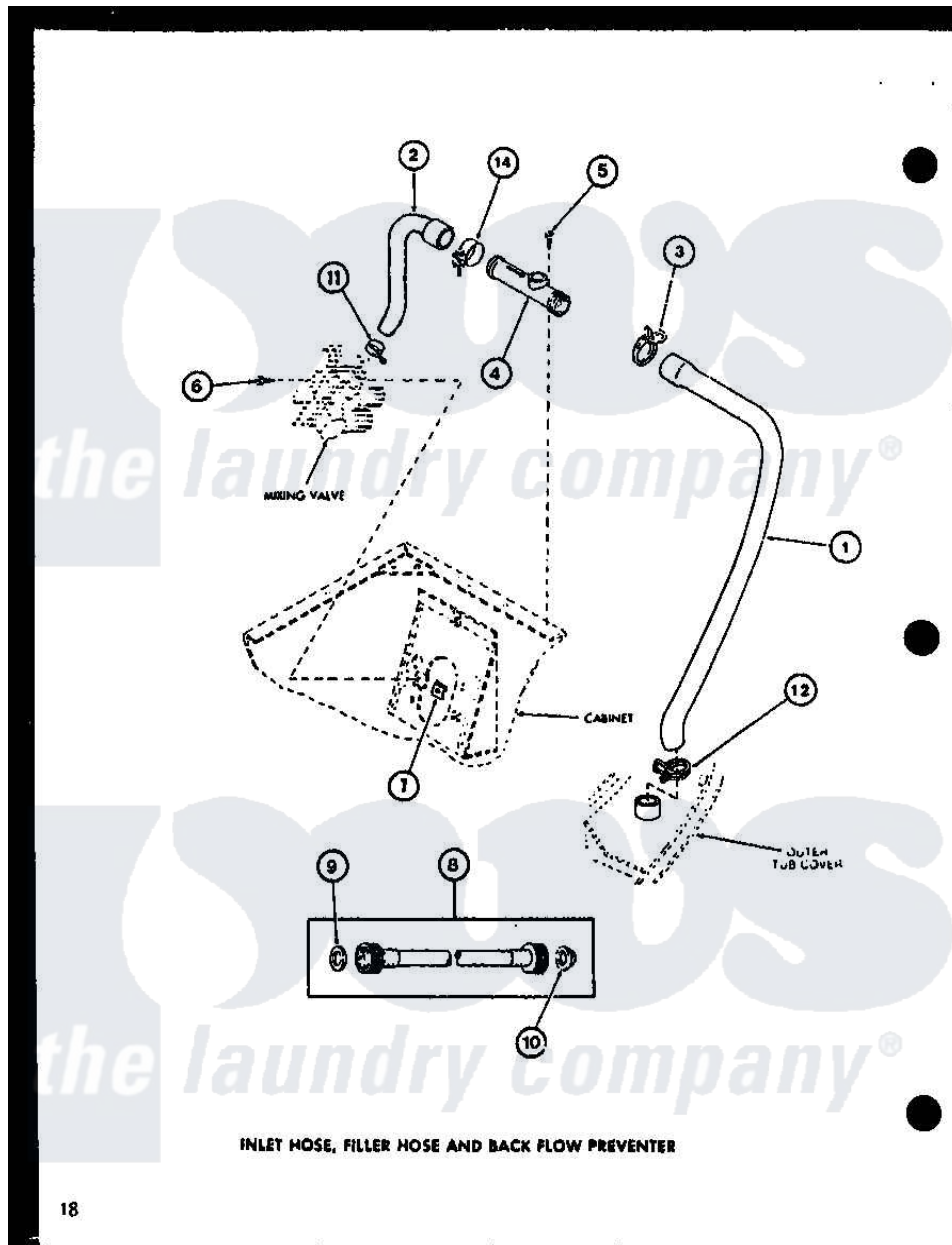

Amana LW1201 (BOM: P1110510W W) 02 - INLET HOSE

Amana Residential Amana LW1201 (BOM: P1110510W W) Washer Parts Parts Diagram 02 - INLET HOSE  
 Click on the part number to view part

Item	Original Part Number	Replaced By	Status	Part Description
1	R0606548	<a href="#">31140</a>		Hose, Water Inlet
2	R0606503	<a href="#">27183</a>		Hose, Mixing Valve
3	R0601541	<a href="#">285655</a>		Clamp, Hose
4	R0605507	<a href="#">34280</a>		Assembly, Backflow Prevento
5	R0600004	<a href="#">W10116760</a>		Screw
6	R0600009		Not Available	SCREW
7	R0601007	<a href="#">54038</a>		NUt, Speed U-Type
8	R0606504	<a href="#">202860</a>		Inlet Hose Assembly
9	R0600505	<a href="#">Y013783</a>		Washer, Inlet Hose
10	R0600504	<a href="#">22002960</a>		Strainer, Washer Inlet
11	R0601505	<a href="#">285655</a>		Clamp, Hose
12	R0601542	<a href="#">29210</a>		Hose Clamp
14	R0601505	<a href="#">285655</a>		Clamp, Hose