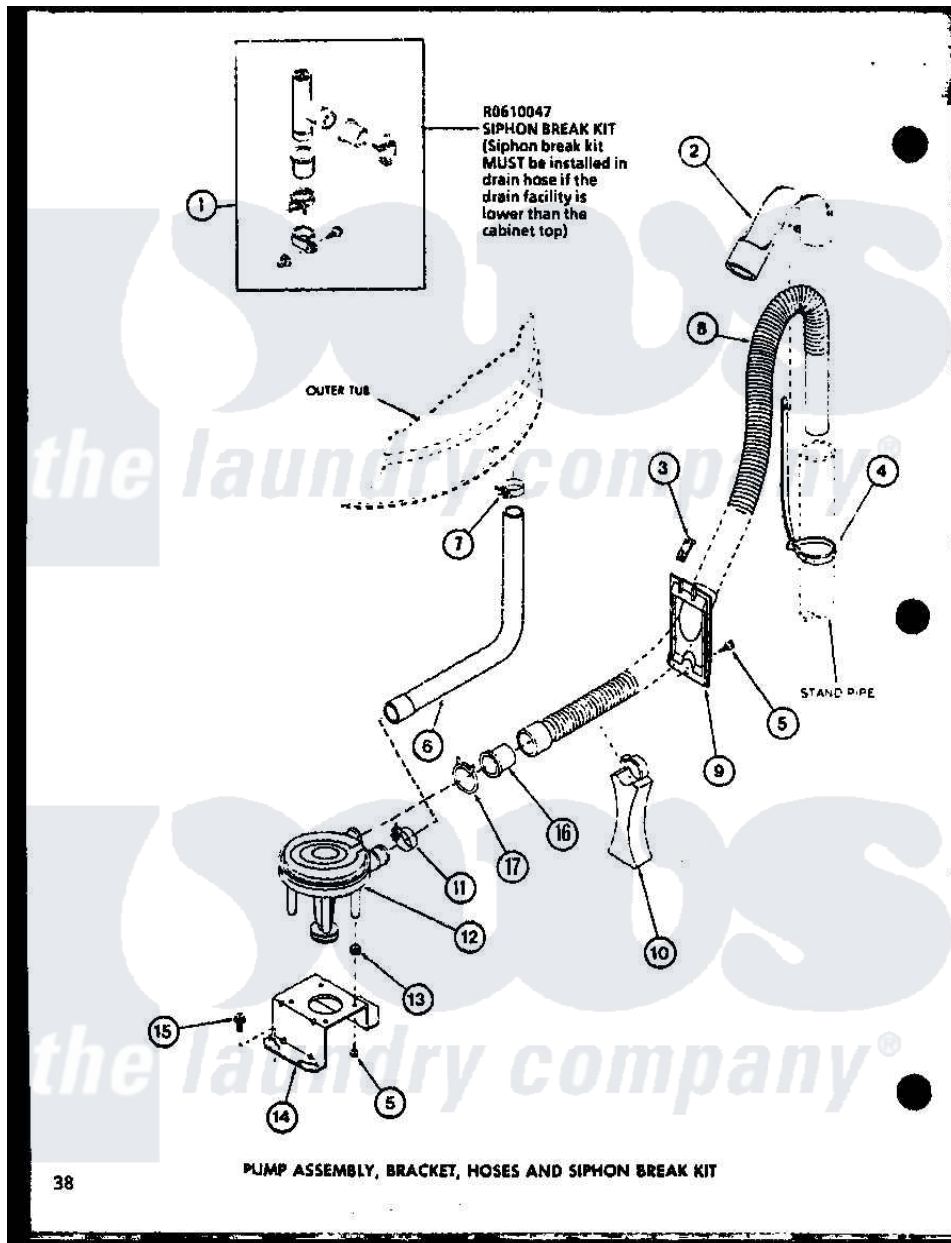

Amana LW1201 (BOM: P1110510W W) 09 - PUMP ASSY

Amana Residential Amana LW1201 (BOM: P1110510W W) Washer Parts Parts Diagram 09 - PUMP ASSY
 Click on the part number to view part

Item	Original Part Number	Replaced By	Status	Part Description
1	R0610047	76660		Break-Sphn
2	R0603546	22003814		Retainer, Drain Hose
3	R0601545		Not Available	CLIP, HOSE RETAINER
4	R0603548	8539404		Tie-Wire
5	R0600029	27001200		Screw
6	R0606514		Not Available	HOSE
7	R0601515	285655		Clamp, Hose
8	R0606547	39952		Hose- Drain
9	R0603544		Not Available	HOSE RETAINER
10	R0603547		Not Available	HOSE SUPPORT
11	R0601516	285655		Clamp, Hose
12	R0610503	31969		Assembly, Pump NA
13	R0601014	31098		Screw, 10-10 5/8 Unslot
14	R0605524	27105		Bracket, Pump Mounting
15	R0600098	27001200		Screw
16	R0603545		Not Available	HOSE ADAPTER