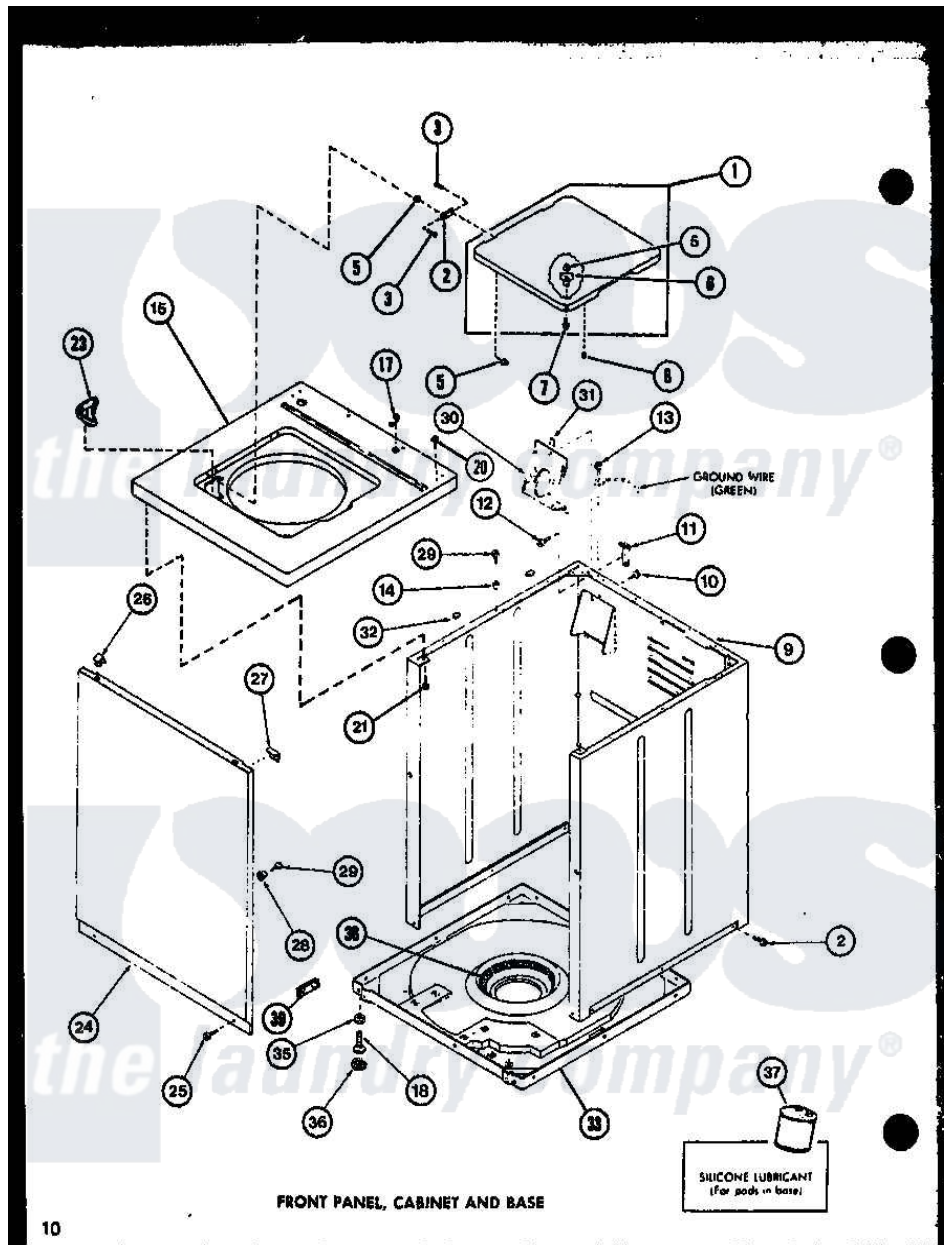

Amana LW1201 (BOM: P7762110W W) 01 - FRONT PANEL

Amana Residential Amana LW1201 (BOM: P7762110W W) Washer Parts Parts Diagram 01 - FRONT PANEL
 Click on the part number to view part

| Item | Original Part Number | Replaced By | Status | Part Description |
|------|--------------------------|--------------------------|---------------|----------------------------|
| 1 | R0603147 | | Not Available | LID "W" |
| " | R0603146 | | Not Available | LID "L" |
| 2 | R0605695 | | Not Available | HINGE |
| 5 | R0603579 | 27625 | | Bushing |
| 6 | R0603504 | | | Actuator, Door Switch |
| 7 | R0600008 | 26769 | | Assembly, Screw And Washer |
| 8 | R0606501 | 40038001 | | Bumper |
| 9 | R0603115 | 38612WP | | Kit-Service |
| " | R0603090 | 38612LP | | Kit Service Cabinet |
| 10 | R0600009 | | Not Available | SCREW |
| 11 | R0605528 | Y27103 | | Hinge, Hold-Down Lug |
| 12 | R0600032 | 3390631 | | Screw, 10-16 X 3/8 |
| 13 | R0600033 | 489464 | | Screw |
| 14 | R0603524 | 505187 | | Locator, Panel |
| 15 | R0603559 | | Not Available | TOP, W/BLEACH DESP |
| " | R0603142 | 32808LP | | Assembly Top And Carton |