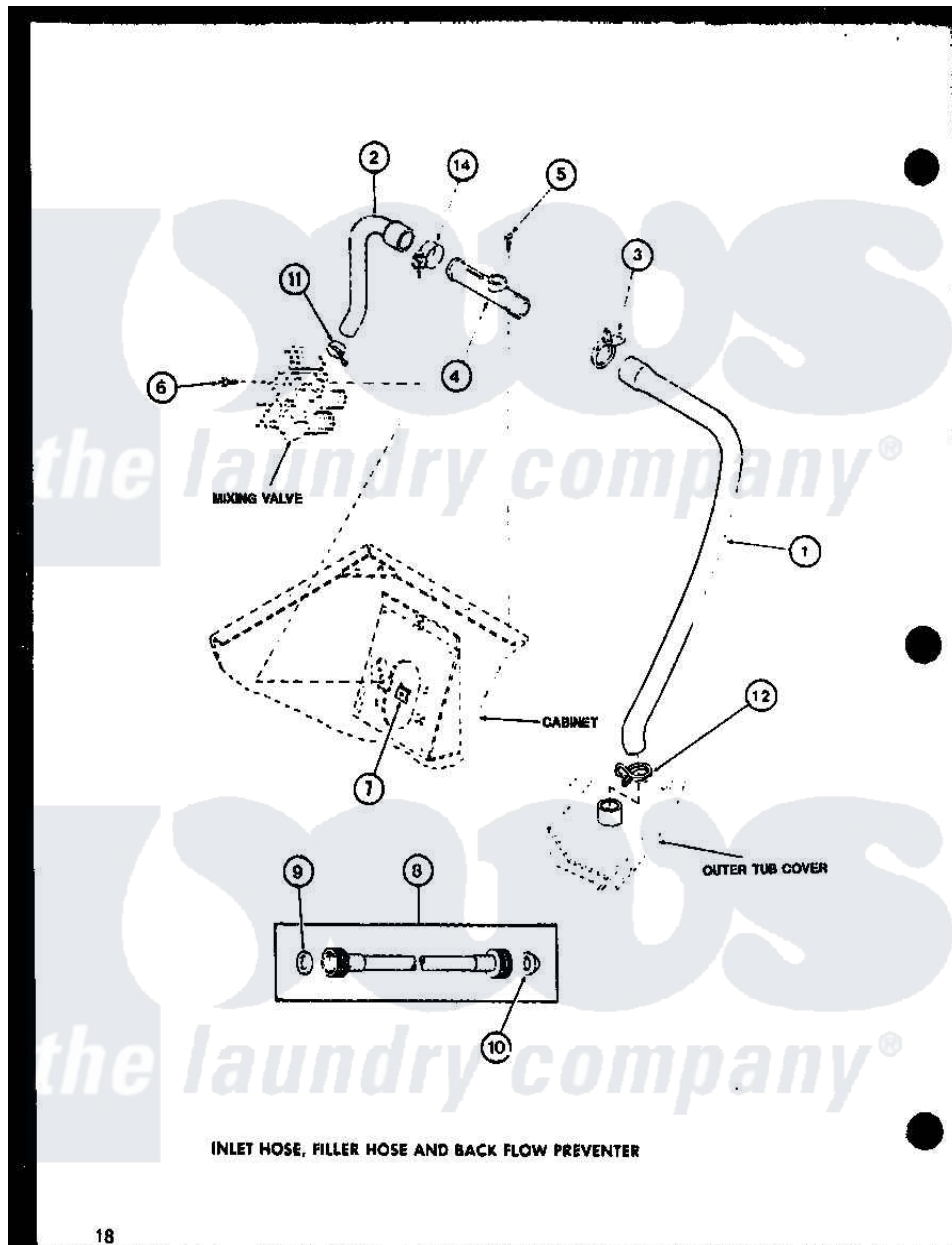

Amana LW1201 (BOM: P7762110W W) 02 - INLET HOSE

Amana Residential Amana LW1201 (BOM: P7762110W W) Washer Parts Parts Diagram 02 - INLET HOSE
 Click on the part number to view part

Item	Original Part Number	Replaced By	Status	Part Description
1	R0606548	31140		Hose, Water Inlet
2	R0606503	27183		Hose, Mixing Valve
3	R0601541	285655		Clamp, Hose
4	R0605507	34280		Assembly, Backflow Prevento
5	R0600004	W10116760		Screw
6	R0600009		Not Available	SCREW
7	R0601007	54038		NUt, Speed U-Type
8	R0606504	202860		Inlet Hose Assembly
9	R0600505	Y013783		Washer, Inlet Hose
10	R0600504	22002960		Strainer, Washer Inlet
11	R0601505	285655		Clamp, Hose
12	R0601542	29210		Hose Clamp
14	R0601505	285655		Clamp, Hose