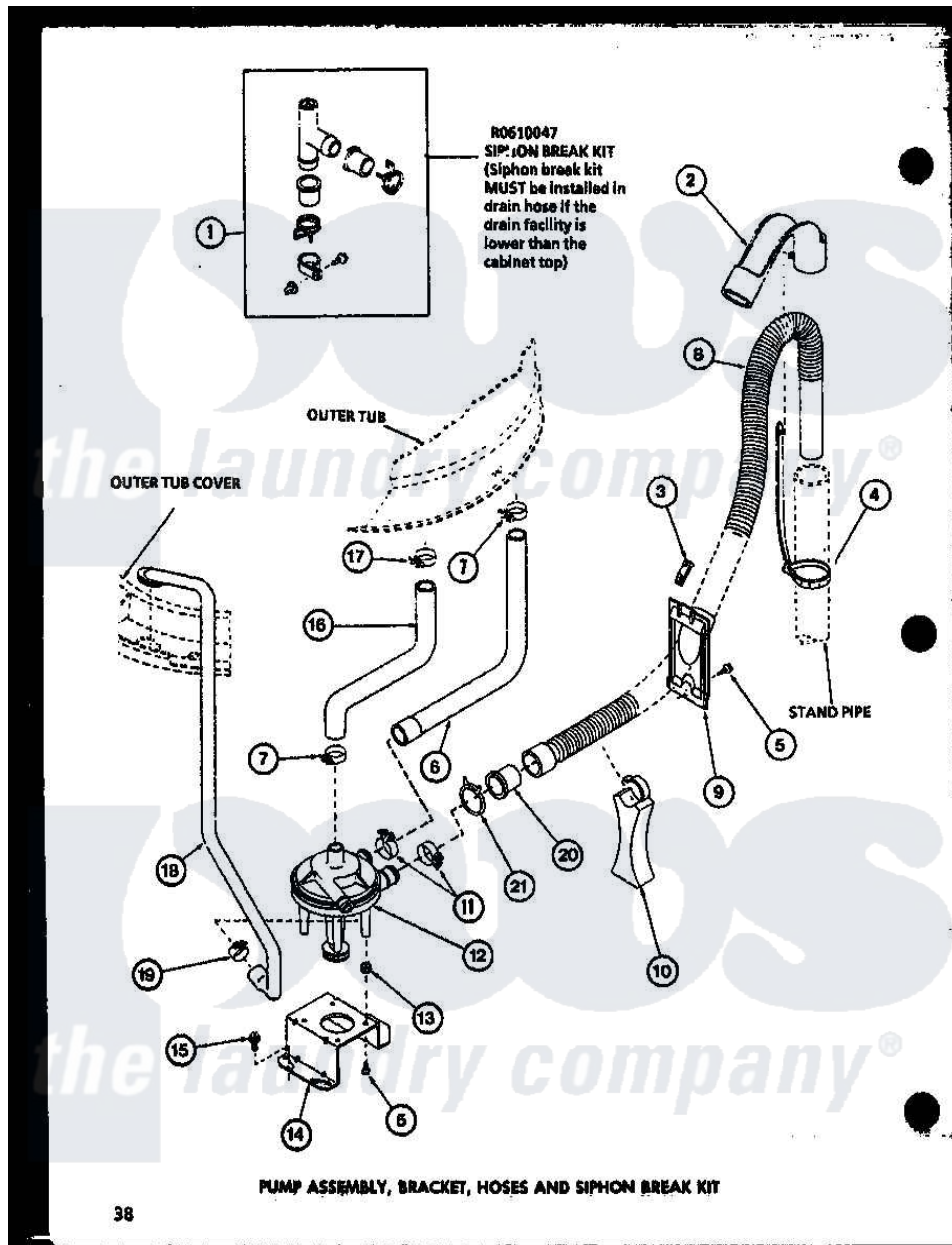

Amana LW1201 (BOM: P7762110W W) 09 - PUMP ASSY

Amana Residential Amana LW1201 (BOM: P7762110W W) Washer Parts Parts Diagram 09 - PUMP ASSY  
 Click on the part number to view part

Item	Original Part Number	Replaced By	Status	Part Description
1	R0610047	<a href="#">76660</a>		Break-Sphn
2	R0603546	<a href="#">22003814</a>		Retainer, Drain Hose
3	R0601545		Not Available	CLIP, HOSE RETAINER
4	R0603548	<a href="#">8539404</a>		Tie-Wire
5	R0600029	<a href="#">27001200</a>		Screw
6	R0606514		Not Available	HOSE
7	R0601515	<a href="#">285655</a>		Clamp, Hose
8	R0606547	<a href="#">39952</a>		Hose- Drain
9	R0603544		Not Available	HOSE RETAINER
10	R0603547		Not Available	HOSE SUPPORT
11	R0601516	<a href="#">285655</a>		Clamp, Hose
12	R0610501	<a href="#">31968</a>		Assembly, Pump NA
"	R0610503	<a href="#">31969</a>		Assembly, Pump NA
13	R0601014	<a href="#">31098</a>		Screw, 10-10 5/8 Unslot
14	R0605524	<a href="#">27105</a>		Bracket, Pump Mounting
15	R0600098	<a href="#">27001200</a>		Screw

17	R0601505	<a href="#">285655</a>	Clamp, Hose
19	R0601517	<a href="#">285655</a>	Clamp, Hose
20	R0603545	Not Available	HOSE ADAPTER
21	R0601544	Not Available	HOSE CLAMP