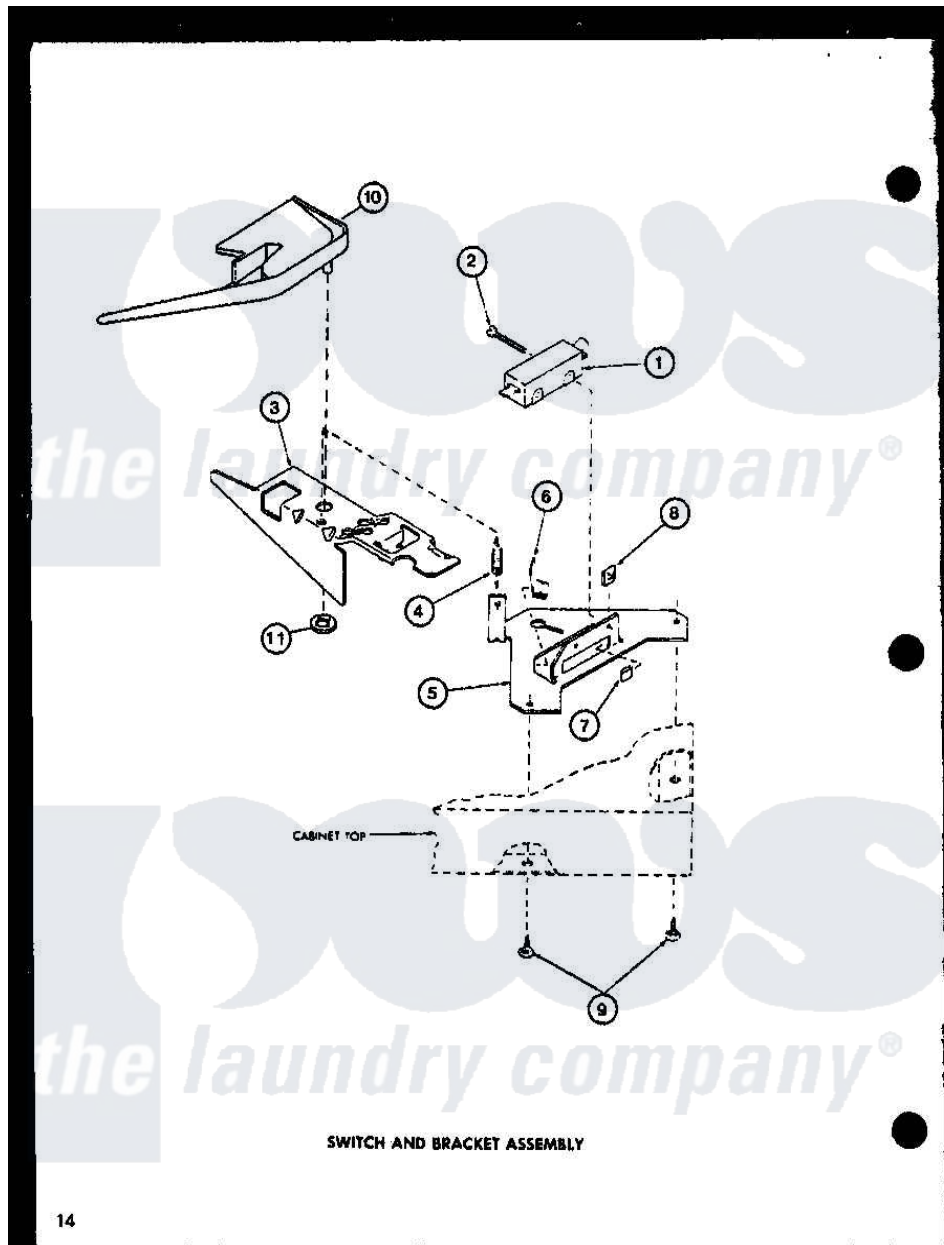

Amana LW1201 (BOM: P7762110W W) 10 - SWITCH ANDBRACKET ASSY

14

Amana [Residential Amana LW1201 \(BOM: P7762110W W\) Washer Parts](#) Parts Diagram 10 - SWITCH ANDBRACKET ASSY

[Click on the part number to view part](#)

Item	Original Part Number	Replaced By	Status	Part Description
1	R0602507	<a href="#">27612</a>		Switch, Lid
2	R0600011		Not Available	SCREW
3	R0605504	<a href="#">27602</a>		Lever, Out-Of-Bal Switch
4	R0605506		Not Available	SPRING
5	R0605505		Not Available	BRACKET
6	R0601503		Not Available	U-CLIP
7	R0601504	<a href="#">27610</a>		Clip, U
8	R0601006		Not Available	NUT
9	R0600012	<a href="#">489464</a>		Screw
10	R0605671		Not Available	SWITCH SHIELD
11	R0601032	<a href="#">29043</a>		Nut, Push