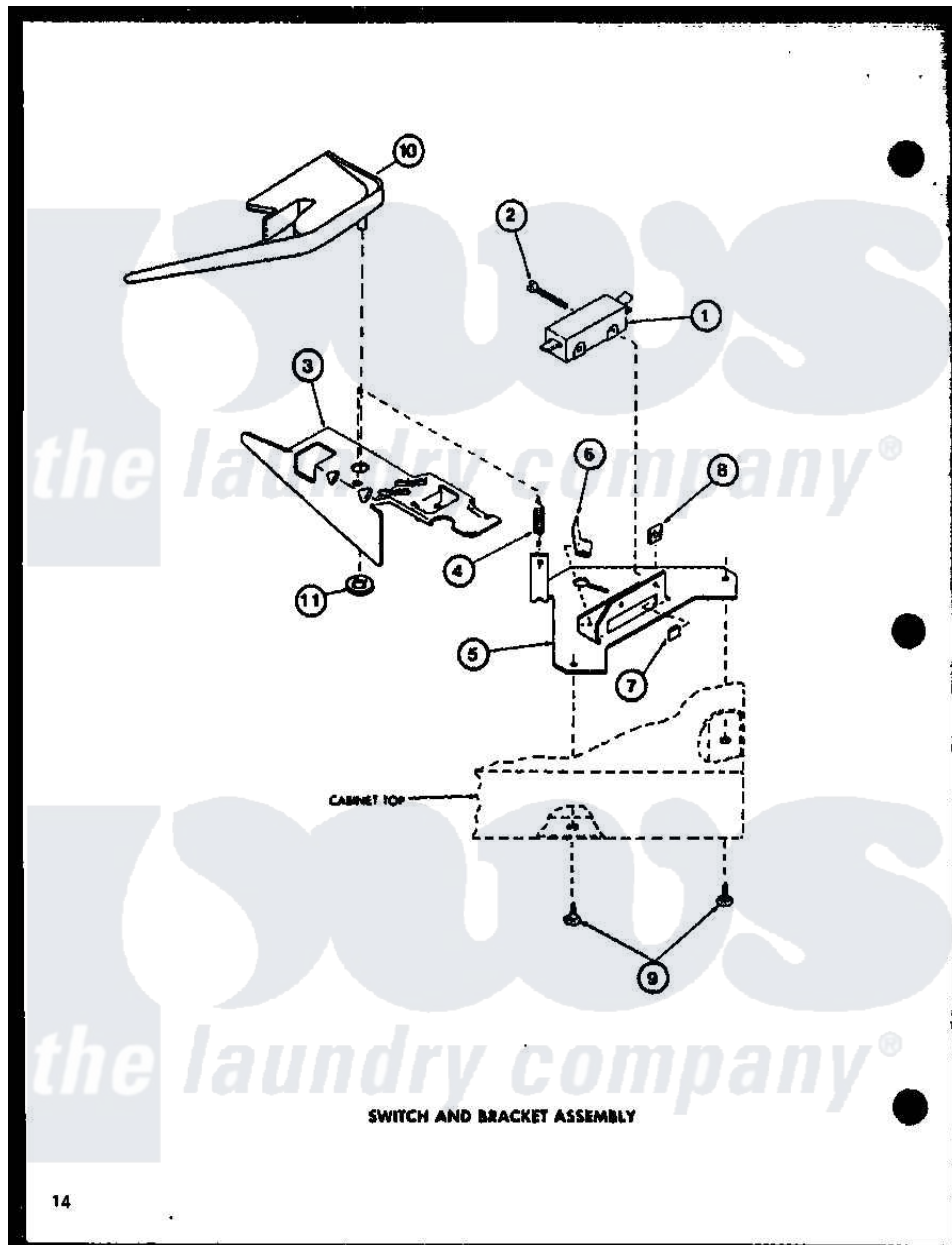

Amana LW1501 (BOM: P1110511W W) 10 - SWITCH AND BRACKET ASSY

Amana [Residential Amana LW1501 \(BOM: P1110511W W\) Washer Parts](#) Parts Diagram 10 - SWITCH AND BRACKET ASSY

[Click on the part number to view part](#)

Item	Original Part Number	Replaced By	Status	Part Description
1	R0602507	27612		Switch, Lid
2	R0600011		Not Available	SCREW
3	R0605504	27602		Lever, Out-Of-Bal Switch
4	R0605506		Not Available	SPRING
5	R0605505		Not Available	BRACKET
6	R0601503		Not Available	U-CLIP
7	R0601504	27610		Clip, U
8	R0601006		Not Available	NUT
9	R0600012	489464		Screw
10	R0605671		Not Available	SWITCH SHIELD
11	R0601032	29043		Nut, Push
NI	R0603601		Not Available	ENCLOSURE, LID SWITCH