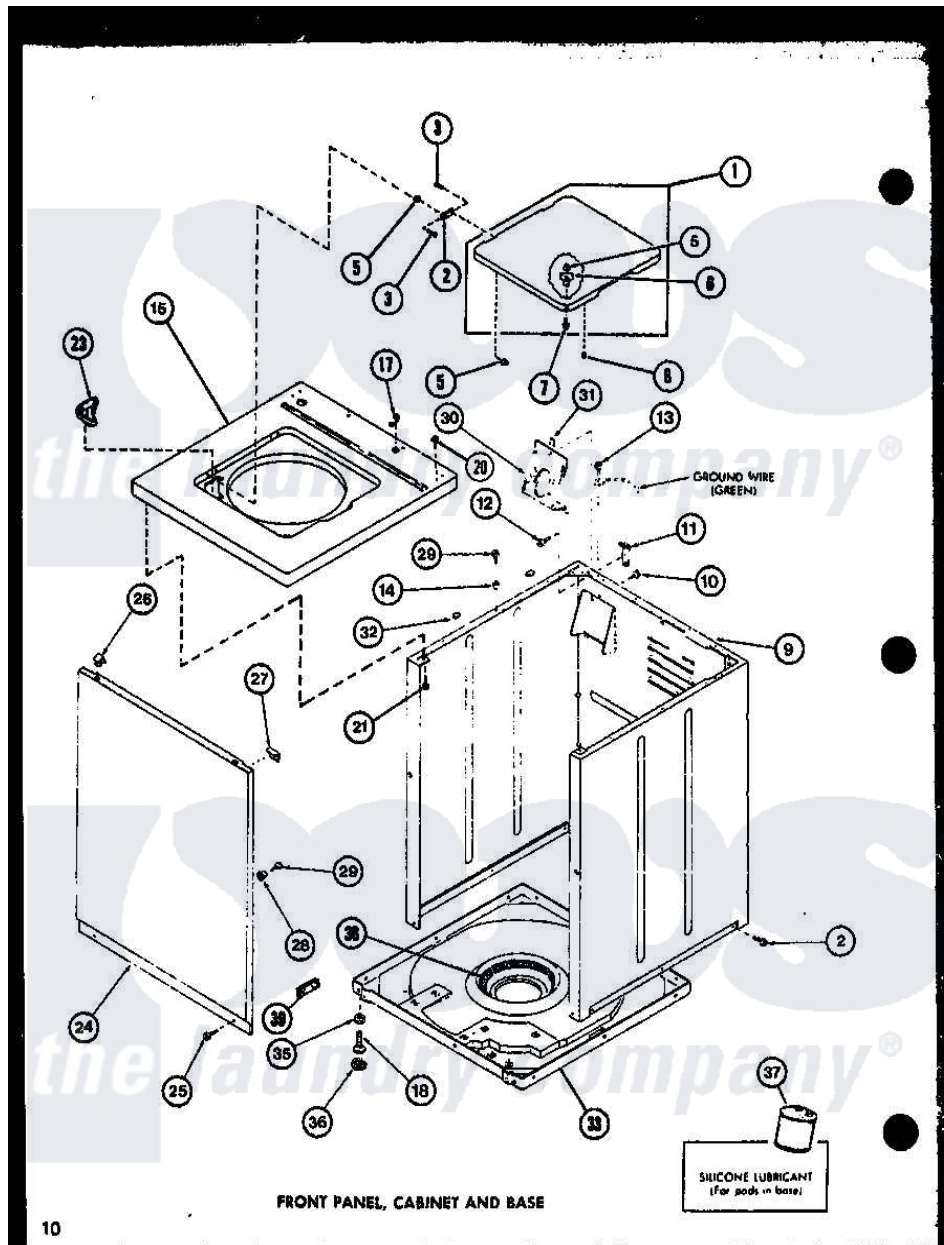

# Amana LW1501 (BOM: P7762111W W) 01 - FRONT PANEL

Amana Residential Amana LW1501 (BOM: P7762111W W) Washer Parts Parts Diagram 01 - FRONT PANEL  
 Click on the part number to view part

Item	Original Part Number	Replaced By	Status	Part Description
1	R0603147		Not Available	LID "W"
"	R0603146		Not Available	LID "L"
2	R0605695		Not Available	HINGE
5	R0603579	<a href="#">27625</a>		Bushing
6	<a href="#">R0603504</a>			Actuator, Door Switch
7	R0600008	<a href="#">26769</a>		Assembly, Screw And Washer
8	R0606501	<a href="#">40038001</a>		Bumper
9	R0603115	<a href="#">38612WP</a>		Kit-Service
"	R0603090	<a href="#">38612LP</a>		Kit Service Cabinet
10	R0600009		Not Available	SCREW
11	R0605528	<a href="#">Y27103</a>		Hinge, Hold-Down Lug
12	R0600032	<a href="#">3390631</a>		Screw, 10-16 X 3/8
13	R0600033	<a href="#">489464</a>		Screw
14	R0603524	<a href="#">505187</a>		Locator, Panel
15	R0603559		Not Available	TOP, W/BLEACH DESP
"	R0603142	<a href="#">32808LP</a>		Assembly Top And Carton