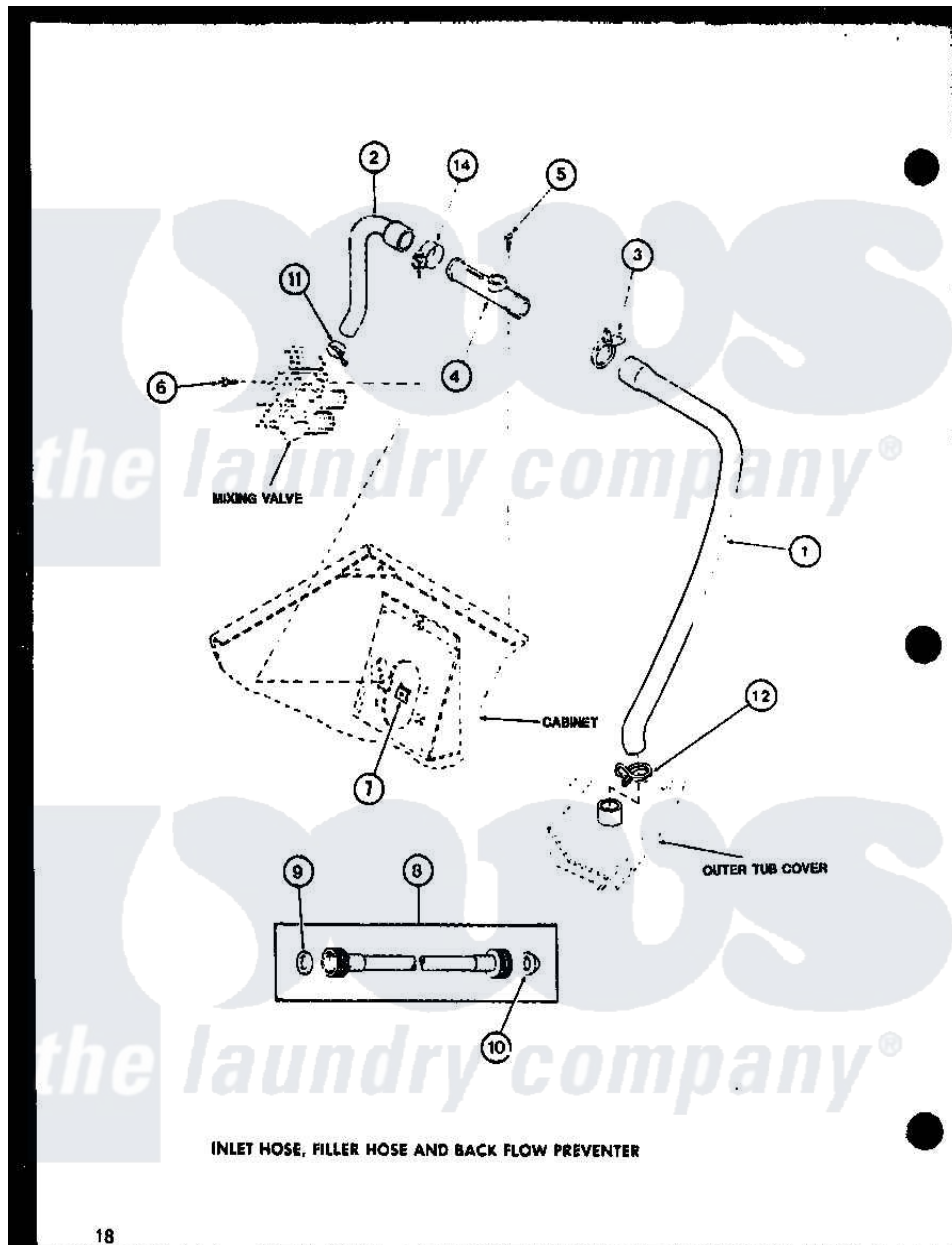

Amana LW1501 (BOM: P7762111W W) 02 - INLET HOSE

Amana Residential Amana LW1501 (BOM: P7762111W W) Washer Parts Parts Diagram 02 - INLET HOSE
 Click on the part number to view part

Item	Original Part Number	Replaced By	Status	Part Description
1	R0606548	31140		Hose, Water Inlet
2	R0606503	27183		Hose, Mixing Valve
3	R0601541	285655		Clamp, Hose
4	R0605507	34280		Assembly, Backflow Prevento
5	R0600004	W10116760		Screw
6	R0600009		Not Available	SCREW
7	R0601007	54038		NUt, Speed U-Type
8	R0606504	202860		Inlet Hose Assembly
9	R0600505	Y013783		Washer, Inlet Hose
10	R0600504	22002960		Strainer, Washer Inlet
11	R0601505	285655		Clamp, Hose
12	R0601542	29210		Hose Clamp
14	R0601505	285655		Clamp, Hose