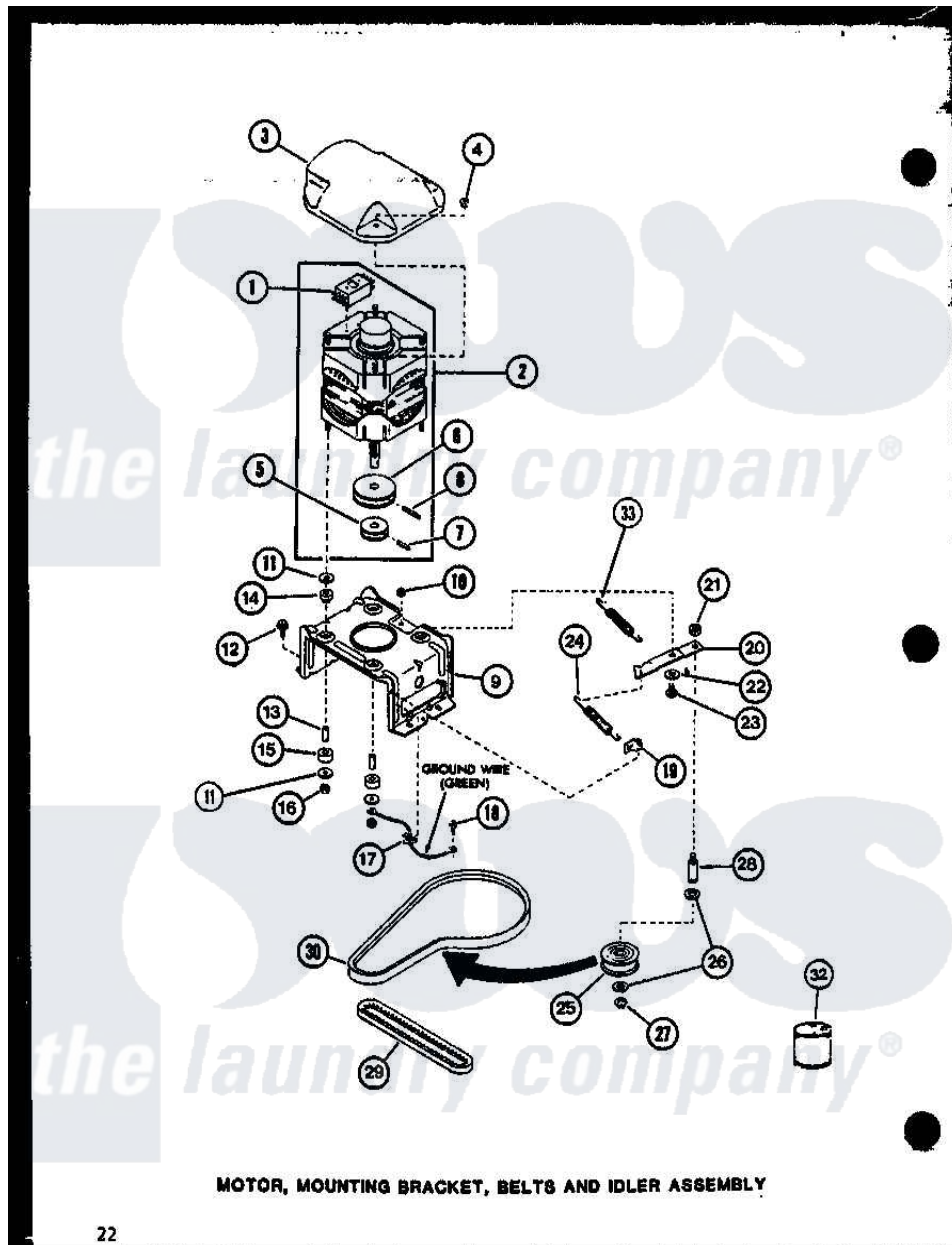

Amana LW1501 (BOM: P7762111W W) 04 - MOTOR

22

Amana Residential Amana LW1501 (BOM: P7762111W W) Washer Parts Parts Diagram 04 - MOTOR
 Click on the part number to view part

Item	Original Part Number	Replaced By	Status	Part Description
1	R0602509		Not Available	24140 SWITCH
"	R0602511	Y24149		Switch, Motor
2	R0607002	27179P		Motor-Drive
3	R0603011	27136		Shield, Motor
4	R0601008	27201		Locknut
5	R0609501		Not Available	PULLEY, MOTOR
6	R0609502		Not Available	PULLEY, MOTOR
7	R0601508	10416		Pin, Roll
8	R0601509		Not Available	ROLL PIN
9	R0605514		Not Available	MOTOR MTG BRACKET
10	R0601011	27001225		Nut, Jam Mid Lock 1/4-20
11	R0600510		Not Available	WASHER
12	R0600098	27001200		Screw
13	R0603511		Not Available	SPACER
14	R0606509		Not Available	RUBBER MTG
15	R0606510		Not Available	RUBBER MTG

16	YR0601010	23604	Nut, Hex 10-32 Lock
17	R0601507	B5733302	Clip, Ground
18	R0600017		Not Available SCREW
19	R0601539	28849	Clip, Spring
20	R0605684	40041002	Lever, Idler
21	R0601031	358160	Nut
22	R0600506	40054701	Washer
23	R0600016	40038901	Screw, 1/4-20
24	R0605539	37366	Spring, Idler
25	R0609508		Not Available PULLEY, IDLER
26	R0600552	Y29443	Washer, Felt
27	R0601527	23748	Ring, Retaining
28	R0605538	28802	Shaft, Idler
29	R0606507	27155	Belt, Pump
30	R0606539	28808	Belt, Agitate And Spin
31	R0600526	52549	Washer, 501 ID X3/4 Odx
32	R0608011		Not Available HI TEMP LUBE
33	R0605683		Not Available SPRING, HELPER