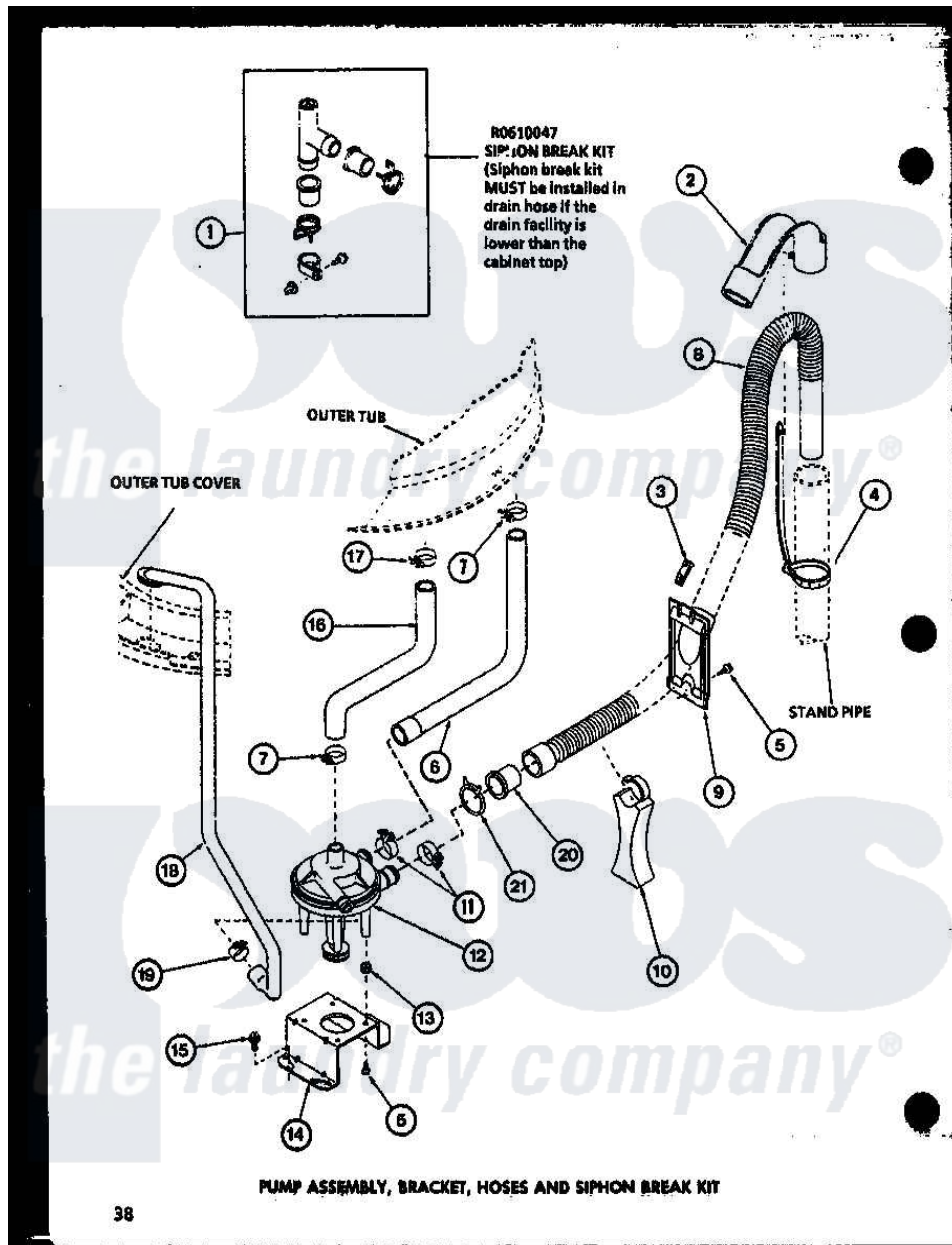

Amana LW1501 (BOM: P7762111W W) 09 - PUMP ASSY

38

PUMP ASSEMBLY, BRACKET, HOSES AND SIPHON BREAK KIT

Amana Residential Amana LW1501 (BOM: P7762111W W) Washer Parts Parts Diagram 09 - PUMP ASSY
 Click on the part number to view part

Item	Original Part Number	Replaced By	Status	Part Description
1	R0610047	76660		Break-Sphn
2	R0603546	22003814		Retainer, Drain Hose
3	R0601545		Not Available	CLIP, HOSE RETAINER
4	R0603548	8539404		Tie-Wire
5	R0600029	27001200		Screw
6	R0606514		Not Available	HOSE
7	R0601515	285655		Clamp, Hose
8	R0606547	39952		Hose- Drain
9	R0603544		Not Available	HOSE RETAINER
10	R0603547		Not Available	HOSE SUPPORT
11	R0601516	285655		Clamp, Hose
12	R0610501	31968		Assembly, Pump NA
13	R0601014	31098		Screw, 10-10 5/8 Unslot
14	R0605524	27105		Bracket, Pump Mounting
15	R0600098	27001200		Screw
16	R0606513		Not Available	HOSE

17	R0601505	285655	Clamp, Hose
18	R0606512		RECIRCULATING HOSE
19	R0601517	285655	Clamp, Hose
20	R0603545		HOSE ADAPTER
21	R0601544		HOSE CLAMP