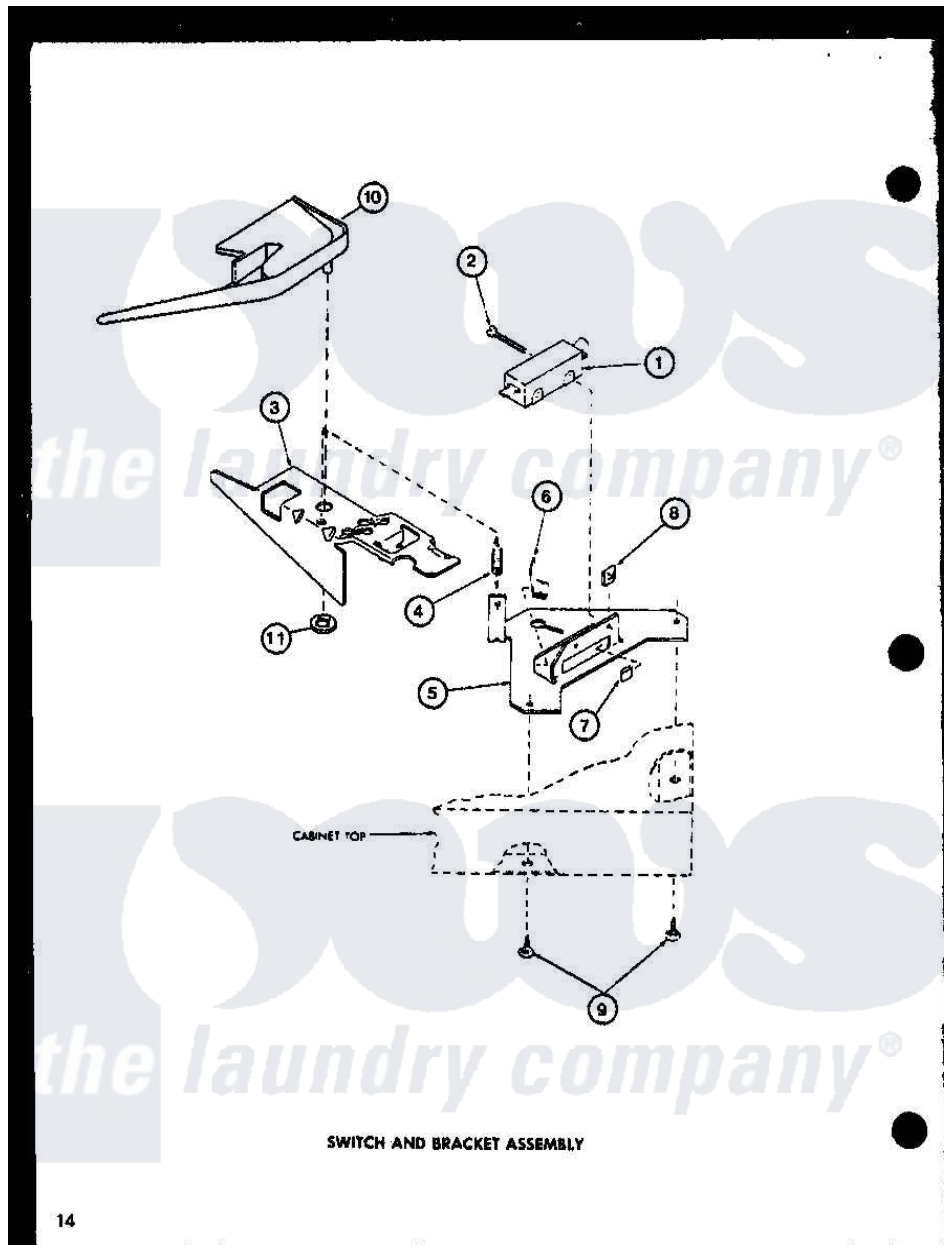

Amana LW1501 (BOM: P7762111W W) 10 - SWITCH ANDBRACKET ASSY

14

Amana [Residential Amana LW1501 \(BOM: P7762111W W\) Washer Parts](#) Parts Diagram 10 - SWITCH ANDBRACKET ASSY

[Click on the part number to view part](#)

Item	Original Part Number	Replaced By	Status	Part Description
1	R0602507	27612		Switch, Lid
2	R0600011		Not Available	SCREW
3	R0605504	27602		Lever, Out-Of-Bal Switch
4	R0605506		Not Available	SPRING
5	R0605505		Not Available	BRACKET
6	R0601503		Not Available	U-CLIP
7	R0601504	27610		Clip, U
8	R0601006		Not Available	NUT
9	R0600012	489464		Screw
10	R0605671		Not Available	SWITCH SHIELD
11	R0601032	29043		Nut, Push