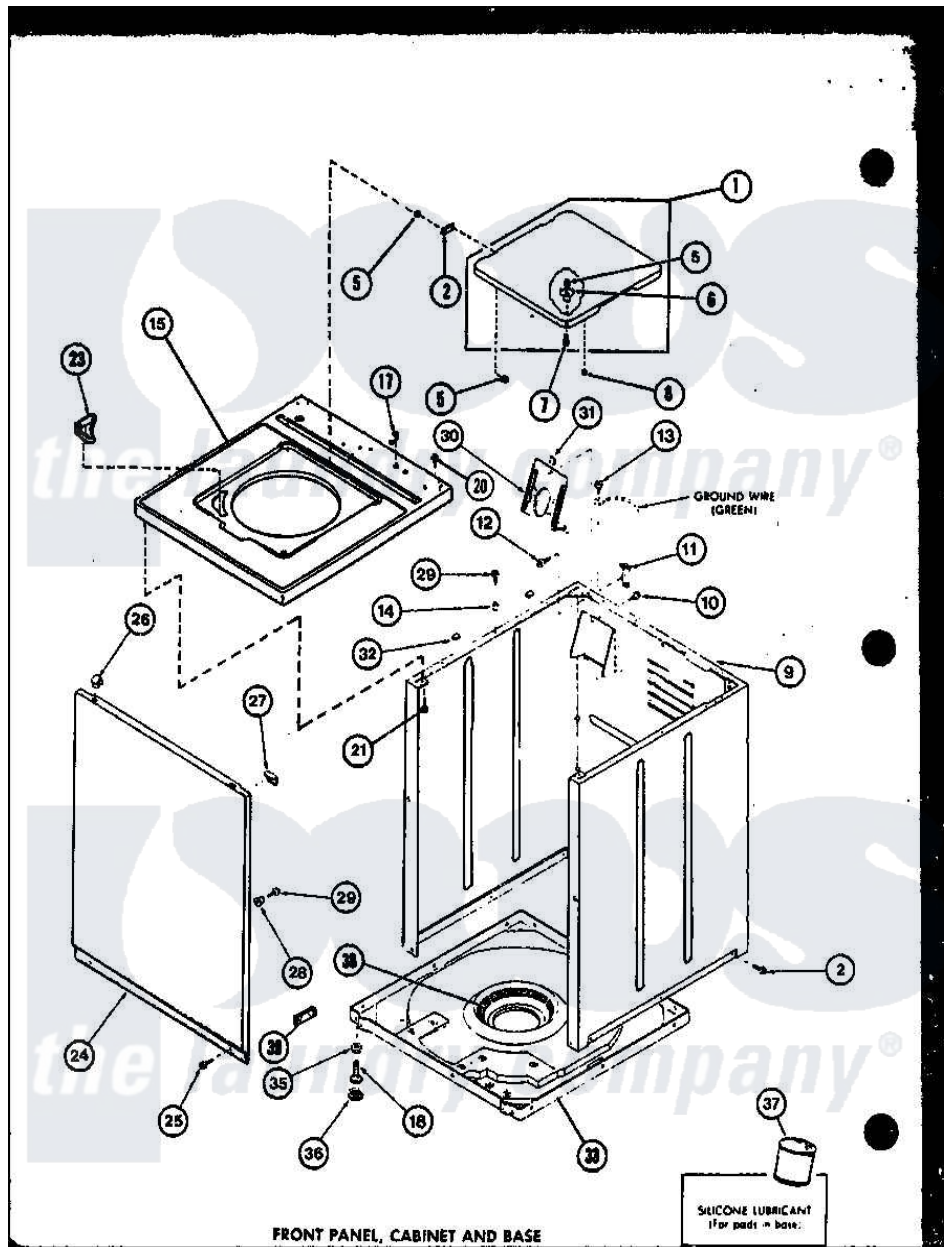

Amana LW1501 (BOM: P7762122W W) 01 - FRONT PANEL

FRONT PANEL, CABINET AND BASE

Amana Residential Amana LW1501 (BOM: P7762122W W) Washer Parts Parts Diagram 01 - FRONT PANEL

Click on the part number to view part

Item	Original Part Number	Replaced By	Status	Part Description
1	R0603146		Not Available	LID "L"
"	R0603208		Not Available	LID
"	R0603147		Not Available	LID "W"
2	R0605695		Not Available	HINGE
5	R0603579	27625		Bushing
6	R0603504			Actuator, Door Switch
7	R0600008	26769		Assembly, Screw And Washer
8	R0606501	40038001		Bumper
9	R0603209		Not Available	CABINET, GOLD
"	R0603115	38612WP		Kit-Service
"	R0603090	38612LP		Kit Service Cabinet
10	R0600009		Not Available	SCREW
11	R0605528	Y27103		Hinge, Hold-Down Lug
12	R0600032	3390631		Screw, 10-16 X 3/8
13	R0600033	489464		Screw
14	R0603524	505187		Locator, Panel

15	R0603559	Not Available	TOP, W/BLEACH DESP
"	R0603142	32808LP	Assembly Top And Carton
"	R0603143	32808WP	Assembly Top And Carton
17	R0601502	211881	Grommet, Cord Part Not Used- Gas Models Only
18	R0600030	22003428	Leg, Adjustable
20	R0600040	Not Available	SCREW
21	R0600096	Not Available	SCREW
23	R0603603	Not Available	DISPENSER, BLEACH
24	R0603210	Not Available	PANEL, FRONT GOLD
"	R0603116	32708WP	Panel Front
"	R0603052	32708LP	Panel, Front
25	R0600029	27001200	Screw
26	R0601520	22001650	Fastener, Spring
27	R0603526	Not Available	PROTECTOR
28	R0603525	Not Available	LOCATER LUG
29	R0600031	Y014874	Screw, Idler Arm And Sleeve
30	R0605527	39407	Bracket, Valve
31	R0601007	54038	NUt, Speed U-Type
32	R0606519	Y56128	Pad, Bumper
33	R0603107	31653P	Assembly, Base-Complete- G90
35	R0601016	40038101	Nut, Leg
36	R0606518	40016001	Foot, Rubber
37	R0608002	26594P	Grease, Silicone - 2 Oz Tube
38	R0610052	Not Available	SNUBBER PAD
39	R0608012	511637P	Adh Dow 737 Clr 3 Oz Tube
NI	R0603599	Not Available	ENCLOSURE, WIRE HARNESS