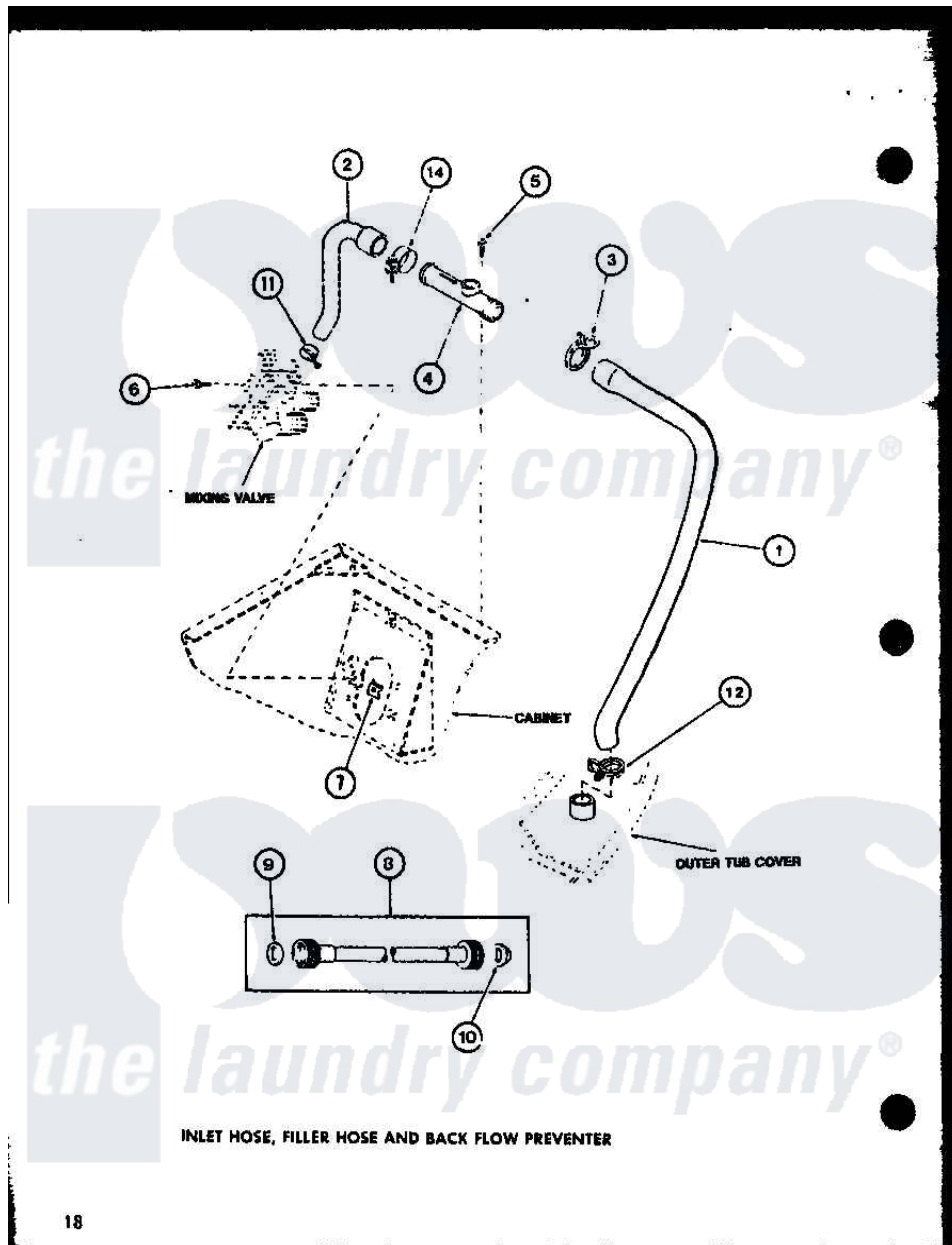

Amana LW1501 (BOM: P7762122W W) 02 - INLET HOSE

Amana Residential Amana LW1501 (BOM: P7762122W W) Washer Parts Parts Diagram 02 - INLET HOSE  
 Click on the part number to view part

Item	Original Part Number	Replaced By	Status	Part Description
1	R0606548	<a href="#">31140</a>		Hose, Water Inlet
2	R0606503	<a href="#">27183</a>		Hose, Mixing Valve
3	R0601541	<a href="#">285655</a>		Clamp, Hose
4	R0605507	<a href="#">34280</a>		Assembly, Backflow Prevento
5	R0600004	<a href="#">W10116760</a>		Screw
6	R0600009		Not Available	SCREW
7	R0601007	<a href="#">54038</a>		NUt, Speed U-Type
8	R0606504	<a href="#">202860</a>		Inlet Hose Assembly
9	R0600505	<a href="#">Y013783</a>		Washer, Inlet Hose
10	R0600504	<a href="#">22002960</a>		Strainer, Washer Inlet
11	R0601505	<a href="#">285655</a>		Clamp, Hose
12	R0601542	<a href="#">29210</a>		Hose Clamp
14	R0601505	<a href="#">285655</a>		Clamp, Hose