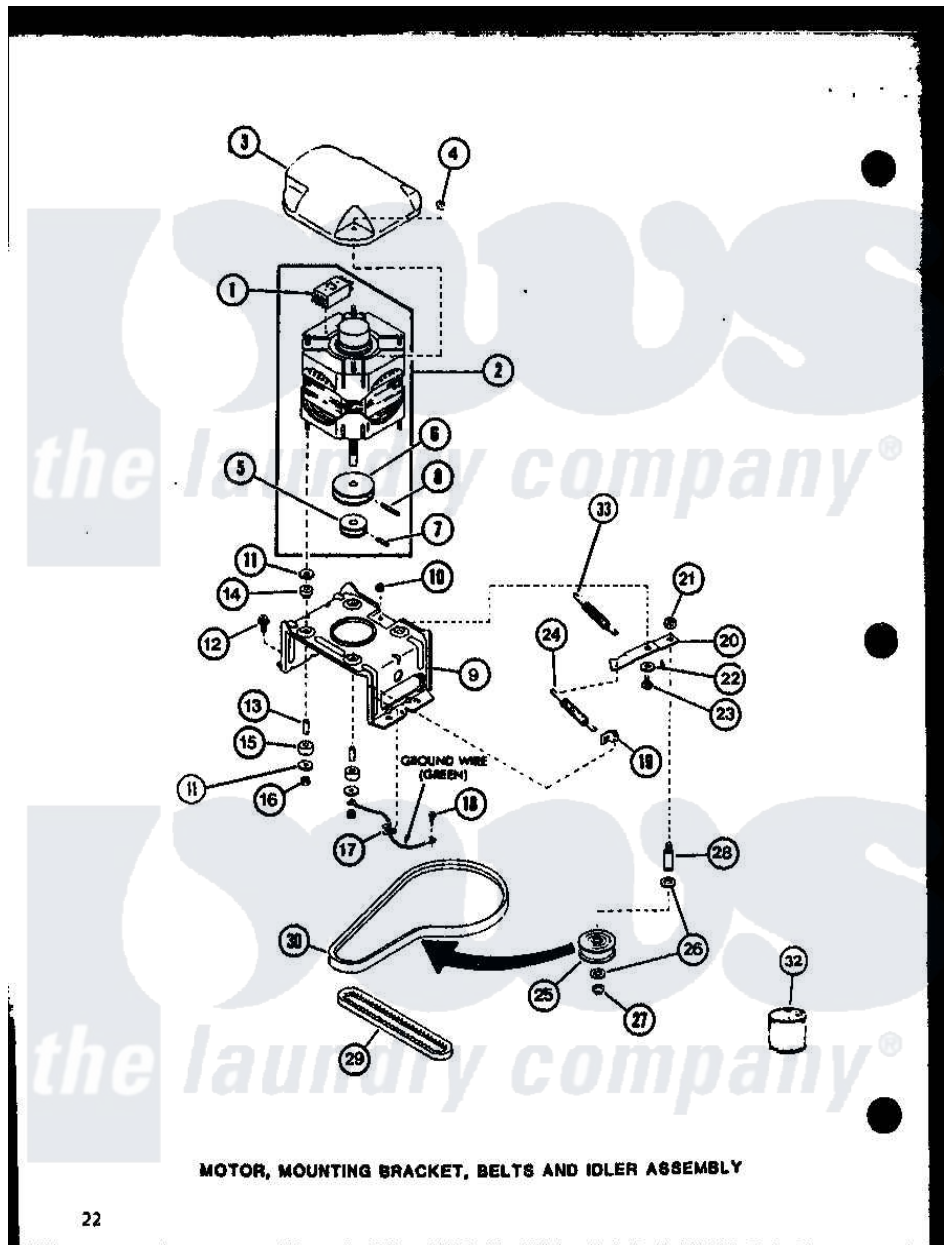

Amana LW1501 (BOM: P7762122W W) 04 - MOTOR

22

Amana Residential Amana LW1501 (BOM: P7762122W W) Washer Parts Parts Diagram 04 - MOTOR
 Click on the part number to view part

Item	Original Part Number	Replaced By	Status	Part Description
1	R0602509		Not Available	24140 SWITCH
"	R0602511	Y24149		Switch, Motor
2	R0607002	27179P		Motor-Drive
3	R0603011	27136		Shield, Motor
4	R0601008	27201		Locknut
5	R0609501		Not Available	PULLEY, MOTOR
6	R0609502		Not Available	PULLEY, MOTOR
7	R0601508	10416		Pin, Roll
8	R0601509		Not Available	ROLL PIN
9	R0605514		Not Available	MOTOR MTG BRACKET
10	R0601011	27001225		Nut, Jam Mid Lock 1/4-20
11	R0600510		Not Available	WASHER
12	R0600098	27001200		Screw
13	R0603511		Not Available	SPACER
14	R0606509		Not Available	RUBBER MTG
15	R0606510		Not Available	RUBBER MTG

16	YR0601010	23604	Nut, Hex 10-32 Lock
17	R0601507	B5733302	Clip, Ground
18	R0600017		Not Available SCREW
19	R0601539	28849	Clip, Spring
20	R0605684	40041002	Lever, Idler
21	R0601031	358160	Nut
22	R0600506	40054701	Washer
23	R0600016	40038901	Screw, 1/4-20
24	R0605539	37366	Spring, Idler
25	R0609508		Not Available PULLEY, IDLER
26	R0600552	Y29443	Washer, Felt
27	R0601527	23748	Ring, Retaining
28	R0605538	28802	Shaft, Idler
29	R0606507	27155	Belt, Pump
30	R0606539	28808	Belt, Agitate And Spin
31	R0600526	52549	Washer, 501 ID X3/4 Odx
32	R0608011		Not Available HI TEMP LUBE
33	R0605683		Not Available SPRING, HELPER