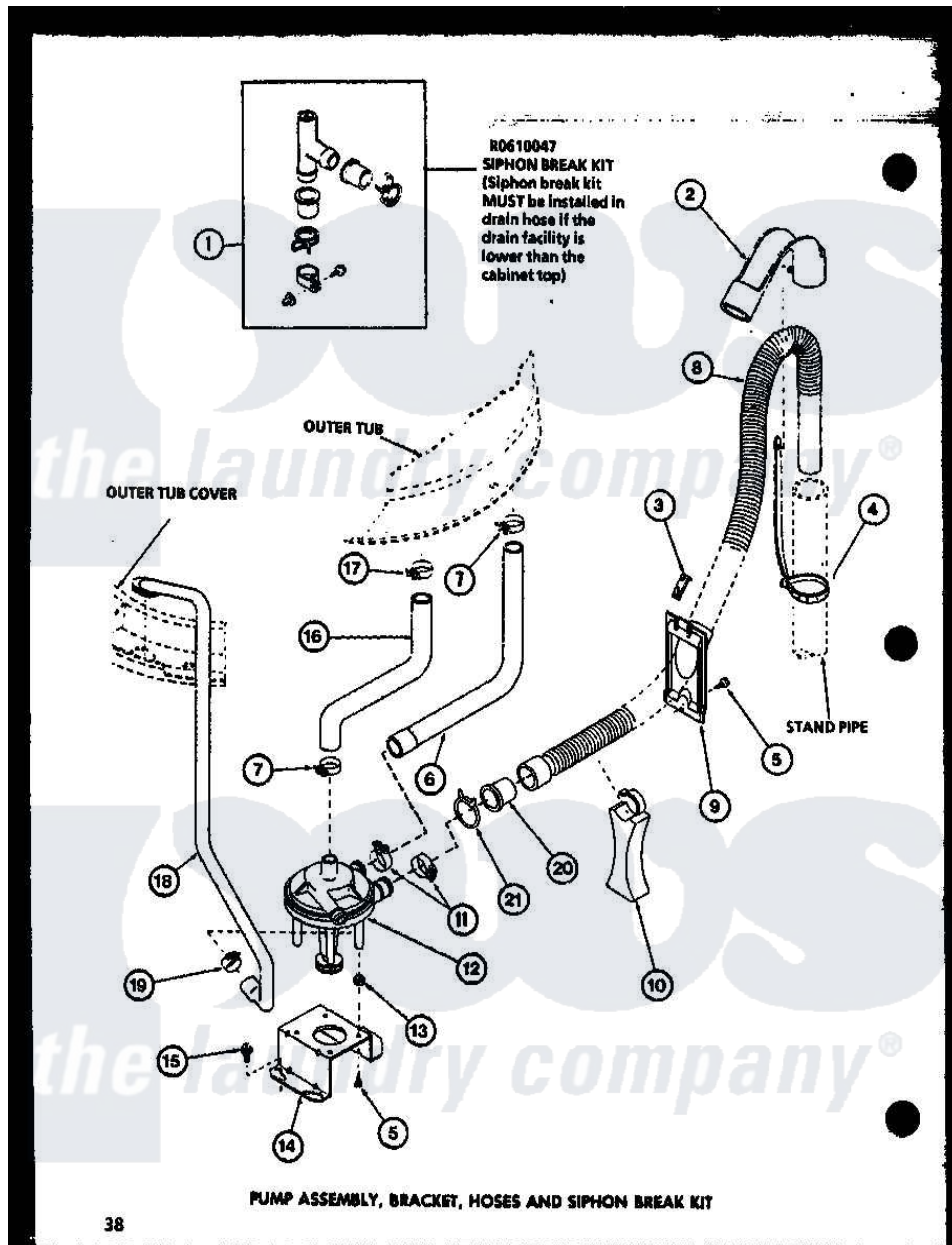

Amana LW1501 (BOM: P7762122W W) 09 - PUMP ASSY

Amana Residential Amana LW1501 (BOM: P7762122W W) Washer Parts Parts Diagram 09 - PUMP ASSY  
 Click on the part number to view part

Item	Original Part Number	Replaced By	Status	Part Description
1	R0610047	<a href="#">76660</a>		Break-Sphn
2	R0603546	<a href="#">22003814</a>		Retainer, Drain Hose
3	R0601545		Not Available	CLIP, HOSE RETAINER
4	R0603548	<a href="#">8539404</a>		Tie-Wire
5	R0600029	<a href="#">27001200</a>		Screw
6	R0606514		Not Available	HOSE
7	R0601515	<a href="#">285655</a>		Clamp, Hose
8	R0606547	<a href="#">39952</a>		Hose- Drain
9	R0603544		Not Available	HOSE RETAINER
10	R0603547		Not Available	HOSE SUPPORT
11	R0601516	<a href="#">285655</a>		Clamp, Hose
12	R0610501	<a href="#">31968</a>		Assembly, Pump NA
13	R0601014	<a href="#">31098</a>		Screw, 10-10 5/8 Unslot
14	R0605524	<a href="#">27105</a>		Bracket, Pump Mounting
15	R0600098	<a href="#">27001200</a>		Screw
16	R0606513		Not Available	HOSE

17	R0601505	<a href="#">285655</a>	Clamp, Hose
18	R0606512		RECIRCULATING HOSE
19	R0601517	<a href="#">285655</a>	Clamp, Hose
20	R0603545		HOSE ADAPTER
21	R0601544		HOSE CLAMP