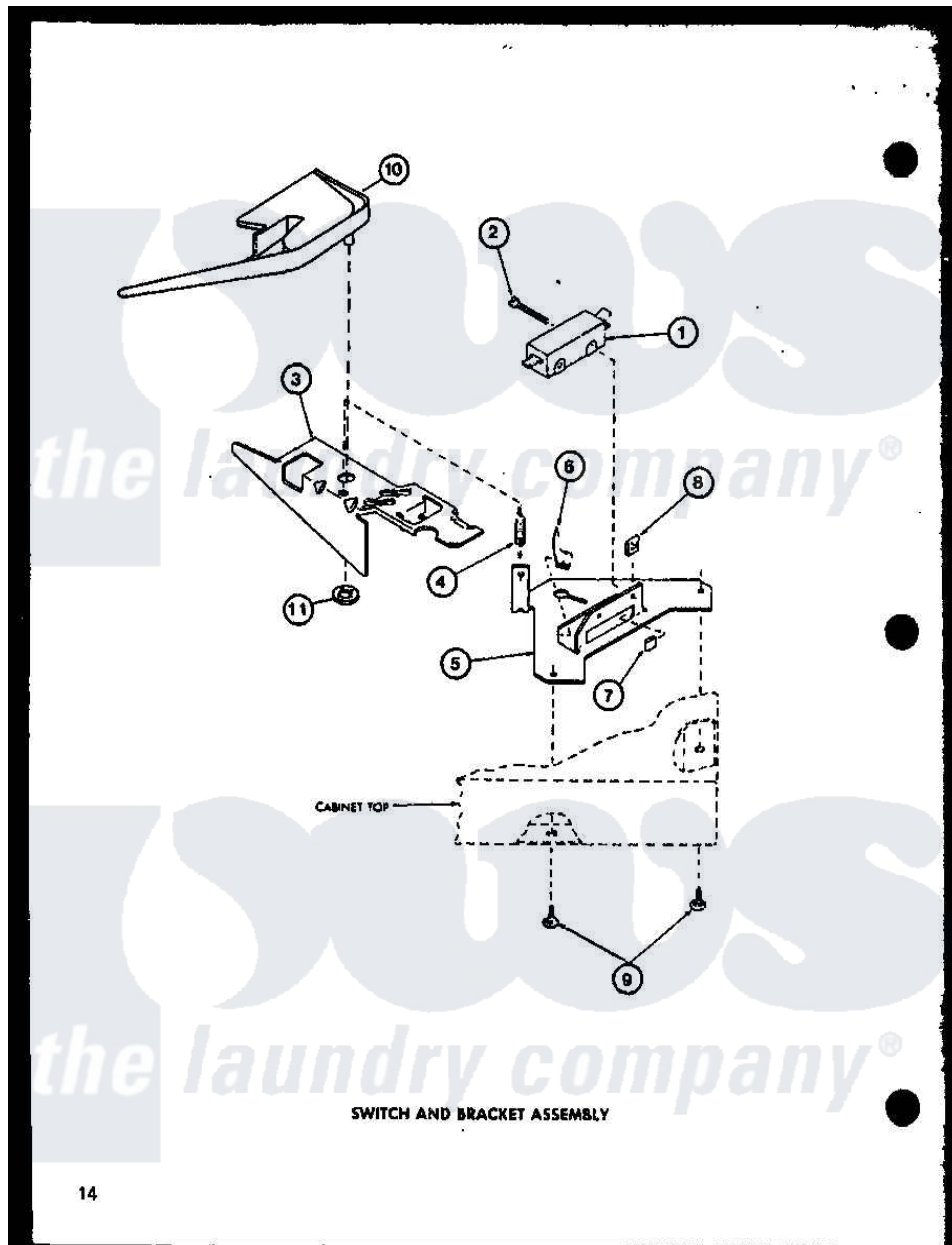

Amana LW1501 (BOM: P7762122W W) 10 - SWITCH AND BRACKET ASSY

Amana [Residential Amana LW1501 \(BOM: P7762122W W\) Washer Parts](#) Parts Diagram 10 - SWITCH AND BRACKET ASSY

[Click on the part number to view part](#)

Item	Original Part Number	Replaced By	Status	Part Description
1	R0602507	<a href="#">27612</a>		Switch, Lid
2	R0600011		Not Available	SCREW
3	R0605504	<a href="#">27602</a>		Lever, Out-Of-Bal Switch
4	R0605506		Not Available	SPRING
5	R0605505		Not Available	BRACKET
6	R0601503		Not Available	U-CLIP
7	R0601504	<a href="#">27610</a>		Clip, U
8	R0601006		Not Available	NUT
9	R0600012	<a href="#">489464</a>		Screw
10	R0605671		Not Available	SWITCH SHIELD
11	R0601032	<a href="#">29043</a>		Nut, Push
NI	R0603601		Not Available	ENCLOSURE, LID SWITCH