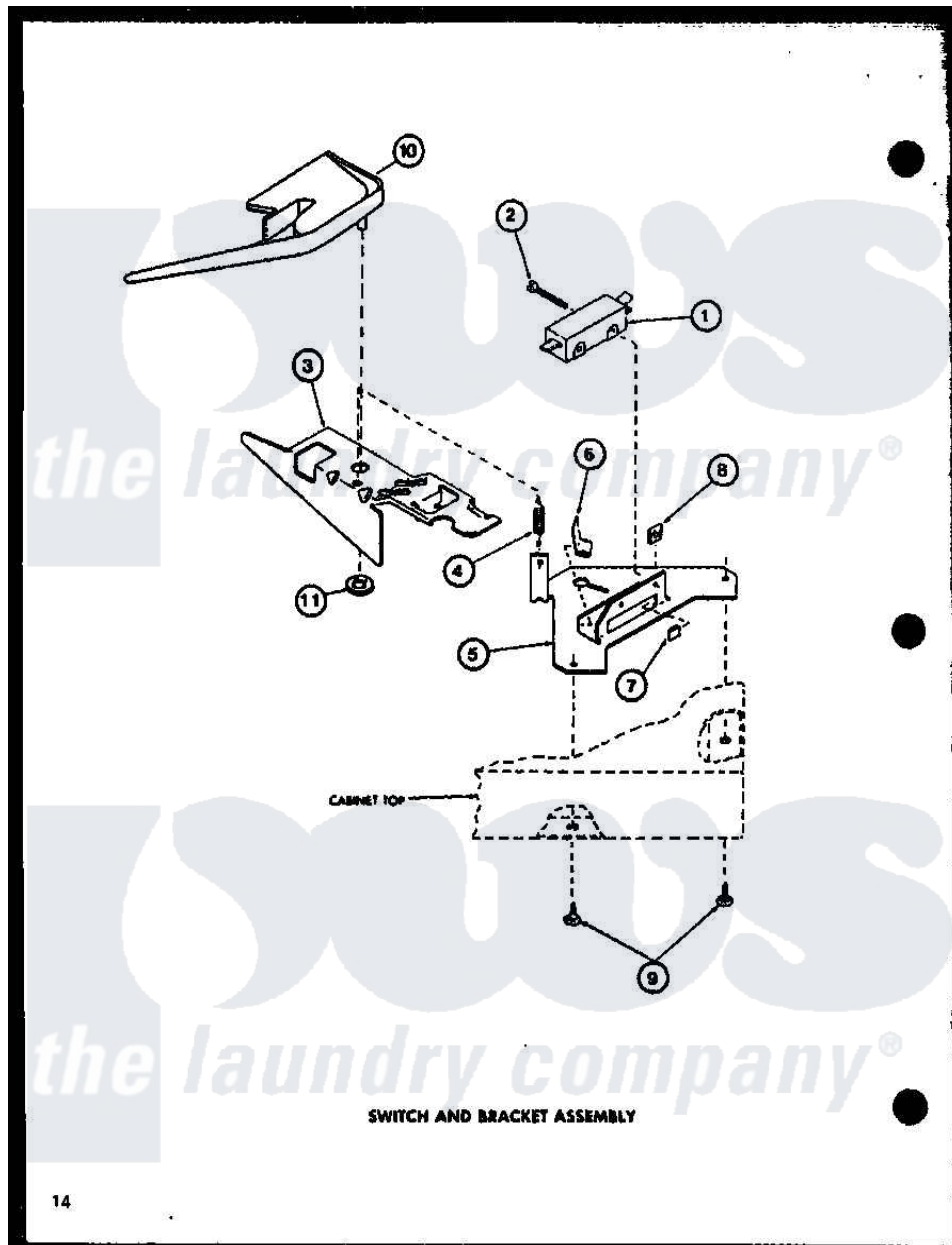

Amana LW1502 (BOM: P1110512W W) 10 - SWITCH AND BRACKET ASSY

Amana Residential Amana LW1502 (BOM: P1110512W W) Washer Parts Parts Diagram 10 - SWITCH AND BRACKET ASSY

[Click on the part number to view part](#)

Item	Original Part Number	Replaced By	Status	Part Description
1	R0602507	27612		Switch, Lid
2	R0600011		Not Available	SCREW
3	R0605504	27602		Lever, Out-Of-Bal Switch
4	R0605506		Not Available	SPRING
5	R0605505		Not Available	BRACKET
6	R0601503		Not Available	U-CLIP
7	R0601504	27610		Clip, U
8	R0601006		Not Available	NUT
9	R0600012	489464		Screw
10	R0605671		Not Available	SWITCH SHIELD
11	R0601032	29043		Nut, Push
NI	R0603601		Not Available	ENCLOSURE, LID SWITCH