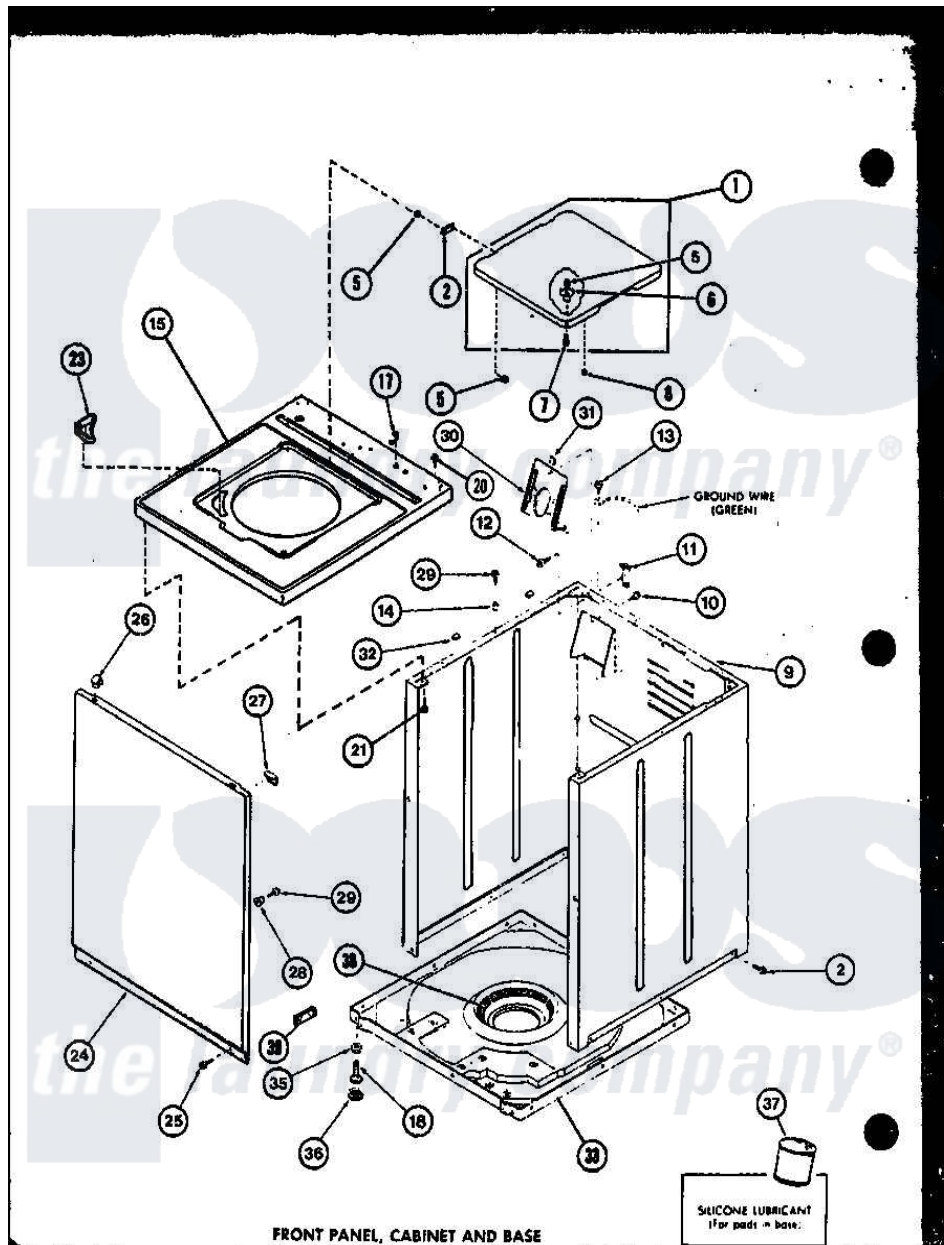

Amana LW1502 (BOM: P7762132W W) 01 - FRONT PANEL

FRONT PANEL, CABINET AND BASE

Amana Residential Amana LW1502 (BOM: P7762132W W) Washer Parts Parts Diagram 01 - FRONT PANEL

Click on the part number to view part

Item	Original Part Number	Replaced By	Status	Part Description
1	R0603146		Not Available	LID "L"
"	R0603208		Not Available	LID
"	R0603147		Not Available	LID "W"
2	R0605695		Not Available	HINGE
5	R0603579	27625		Bushing
6	R0603504			Actuator, Door Switch
7	R0600008	26769		Assembly, Screw And Washer
8	R0606501	40038001		Bumper
9	R0603209		Not Available	CABINET, GOLD
"	R0603115	38612WP		Kit-Service
"	R0603090	38612LP		Kit Service Cabinet
10	R0600009		Not Available	SCREW
11	R0605528	Y27103		Hinge, Hold-Down Lug
12	R0600032	3390631		Screw, 10-16 X 3/8
13	R0600033	489464		Screw
14	R0603524	505187		Locator, Panel

15	R0603559	Not Available	TOP, W/BLEACH DESP
"	R0603142	32808LP	Assembly Top And Carton
"	R0603143	32808WP	Assembly Top And Carton
17	R0601502	211881	Grommet, Cord Part Not Used- Gas Models Only
18	R0600030	22003428	Leg, Adjustable
20	R0600040	Not Available	SCREW
21	R0600096	Not Available	SCREW
23	R0603603	Not Available	DISPENSER, BLEACH
24	R0603210	Not Available	PANEL, FRONT GOLD
"	R0603116	32708WP	Panel Front
"	R0603052	32708LP	Panel, Front
25	R0600029	27001200	Screw
26	R0601520	22001650	Fastener, Spring
27	R0603526	Not Available	PROTECTOR
28	R0603525	Not Available	LOCATER LUG
29	R0600031	Y014874	Screw, Idler Arm And Sleeve
30	R0605527	39407	Bracket, Valve
31	R0601007	54038	NUt, Speed U-Type
32	R0606519	Y56128	Pad, Bumper
33	R0603107	31653P	Assembly, Base-Complete- G90
35	R0601016	40038101	Nut, Leg
36	R0606518	40016001	Foot, Rubber
37	R0608002	26594P	Grease, Silicone - 2 Oz Tube
38	R0610052	Not Available	SNUBBER PAD
39	R0608012	511637P	Adh Dow 737 Clr 3 Oz Tube
NI	R0603599	Not Available	ENCLOSURE, WIRE HARNES