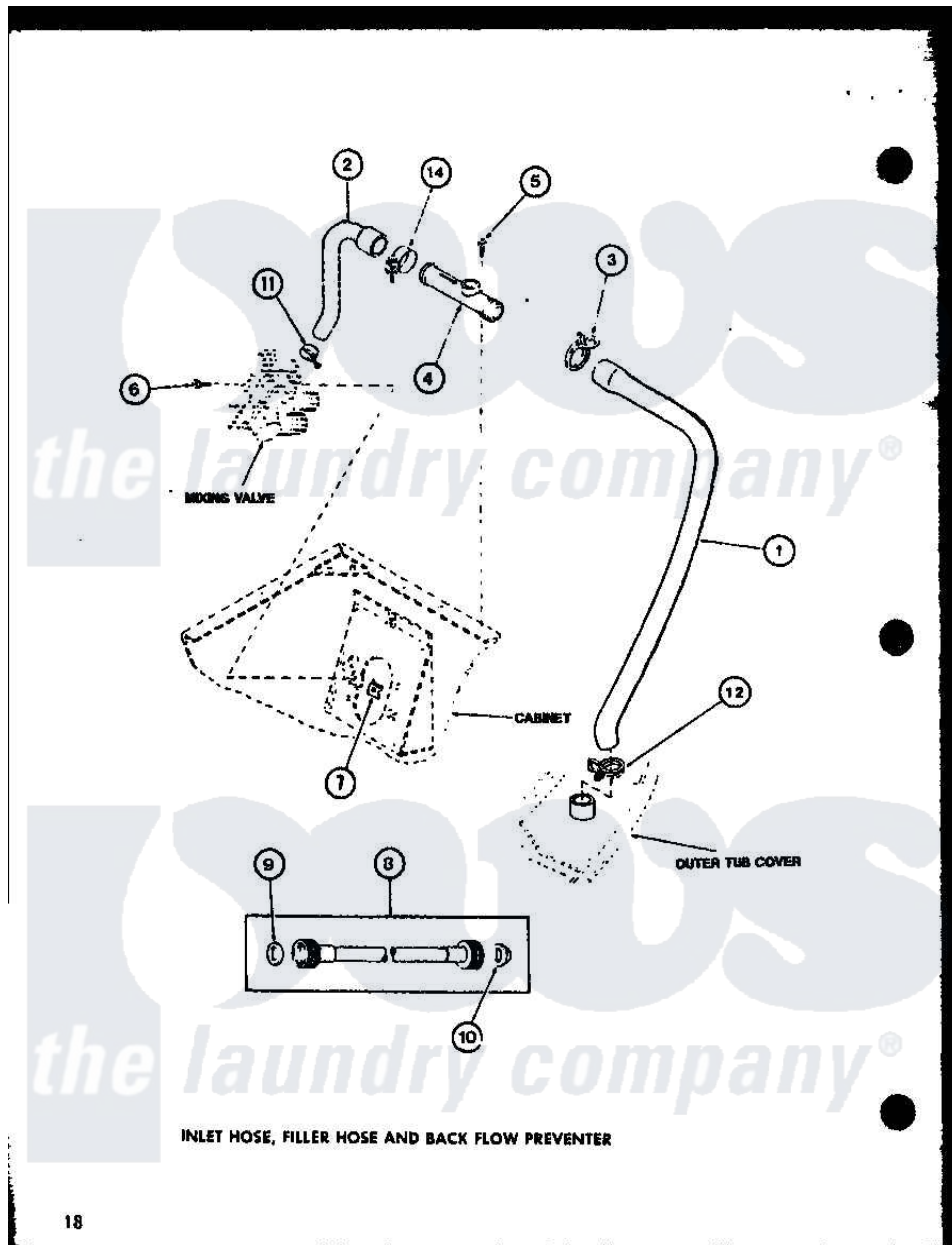

Amana LW1502 (BOM: P7762132W W) 02 - INLET HOSE

Amana Residential Amana LW1502 (BOM: P7762132W W) Washer Parts Parts Diagram 02 - INLET HOSE
 Click on the part number to view part

Item	Original Part Number	Replaced By	Status	Part Description
1	R0606548	31140		Hose, Water Inlet
2	R0606503	27183		Hose, Mixing Valve
3	R0601541	285655		Clamp, Hose
4	R0605507	34280		Assembly, Backflow Prevento
5	R0600004	W10116760		Screw
6	R0600009		Not Available	SCREW
7	R0601007	54038		NUt, Speed U-Type
8	R0606504	202860		Inlet Hose Assembly
9	R0600505	Y013783		Washer, Inlet Hose
10	R0600504	22002960		Strainer, Washer Inlet
11	R0601505	285655		Clamp, Hose
12	R0601542	29210		Hose Clamp
14	R0601505	285655		Clamp, Hose