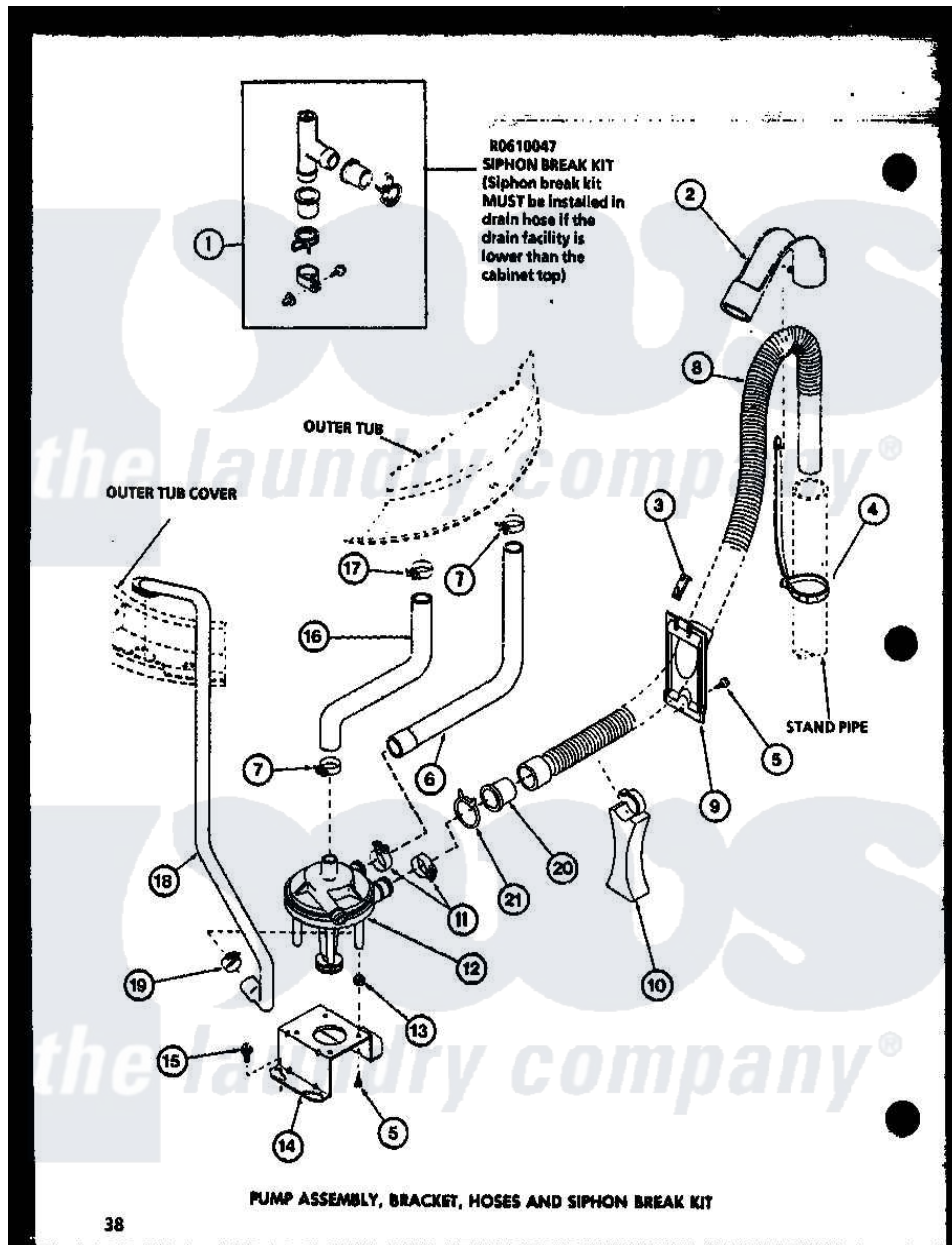

Amana LW1502 (BOM: P7762132W W) 09 - PUMP ASSY

Amana Residential Amana LW1502 (BOM: P7762132W W) Washer Parts Parts Diagram 09 - PUMP ASSY
 Click on the part number to view part

Item	Original Part Number	Replaced By	Status	Part Description
1	R0610047	76660		Break-Sphn
2	R0603546	22003814		Retainer, Drain Hose
3	R0601545		Not Available	CLIP, HOSE RETAINER
4	R0603548	8539404		Tie-Wire
5	R0600029	27001200		Screw
6	R0606514		Not Available	HOSE
7	R0601515	285655		Clamp, Hose
8	R0606547	39952		Hose- Drain
9	R0603544		Not Available	HOSE RETAINER
10	R0603547		Not Available	HOSE SUPPORT
11	R0601516	285655		Clamp, Hose
12	R0610501	31968		Assembly, Pump NA
13	R0601014	31098		Screw, 10-10 5/8 Unslot
14	R0605524	27105		Bracket, Pump Mounting
15	R0600098	27001200		Screw
16	R0606513		Not Available	HOSE

17	R0601505	285655	Clamp, Hose
18	R0606512		RECIRCULATING HOSE
19	R0601517	285655	Clamp, Hose
20	R0603545		HOSE ADAPTER
21	R0601544		HOSE CLAMP