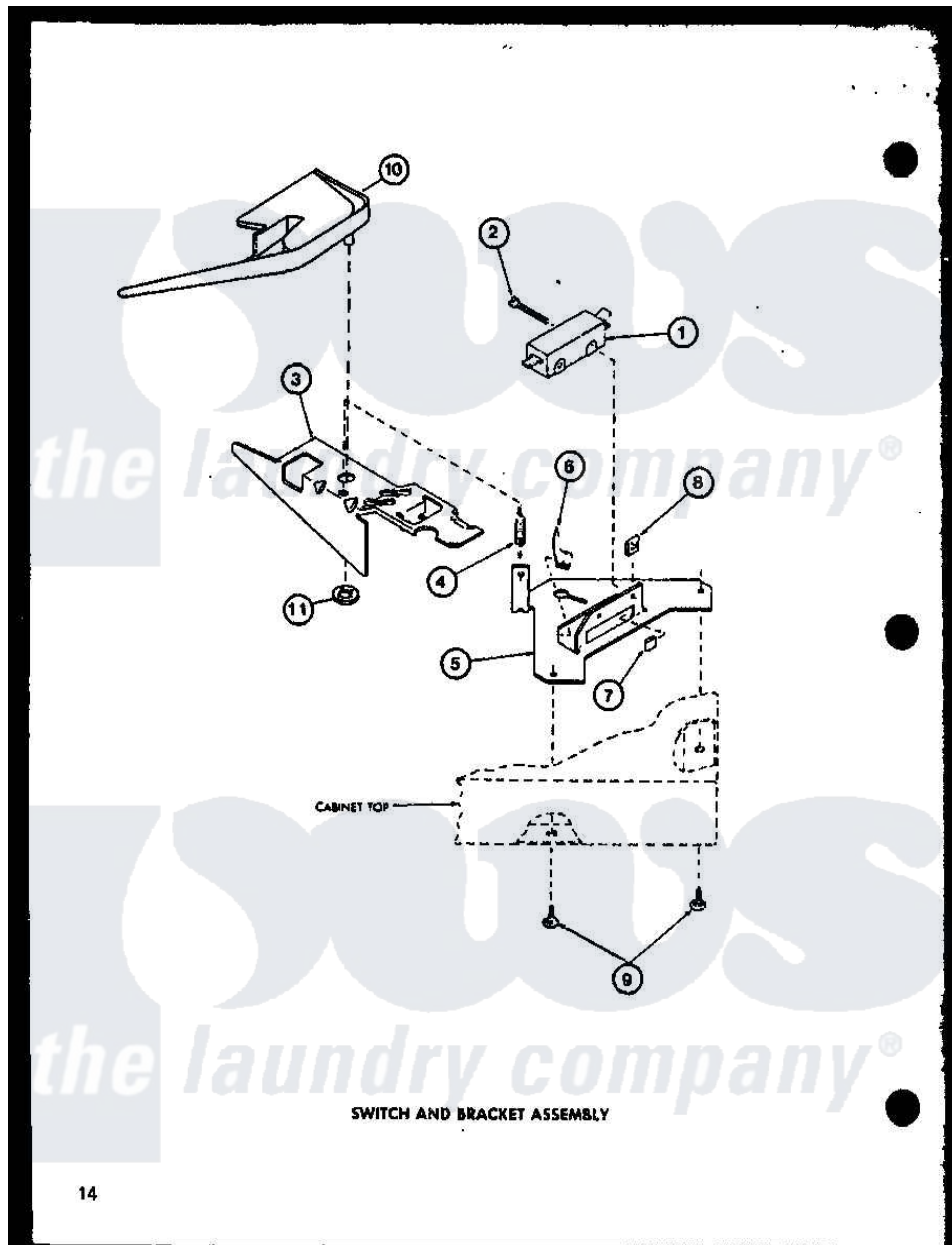

Amana LW1502 (BOM: P7762132W W) 10 - SWITCH AND BRACKET ASSY

Amana [Residential Amana LW1502 \(BOM: P7762132W W\) Washer Parts](#) Parts Diagram 10 - SWITCH AND BRACKET ASSY

[Click on the part number to view part](#)

Item	Original Part Number	Replaced By	Status	Part Description
1	R0602507	27612		Switch, Lid
2	R0600011		Not Available	SCREW
3	R0605504	27602		Lever, Out-Of-Bal Switch
4	R0605506		Not Available	SPRING
5	R0605505		Not Available	BRACKET
6	R0601503		Not Available	U-CLIP
7	R0601504	27610		Clip, U
8	R0601006		Not Available	NUT
9	R0600012	489464		Screw
10	R0605671		Not Available	SWITCH SHIELD
11	R0601032	29043		Nut, Push
NI	R0603601		Not Available	ENCLOSURE, LID SWITCH