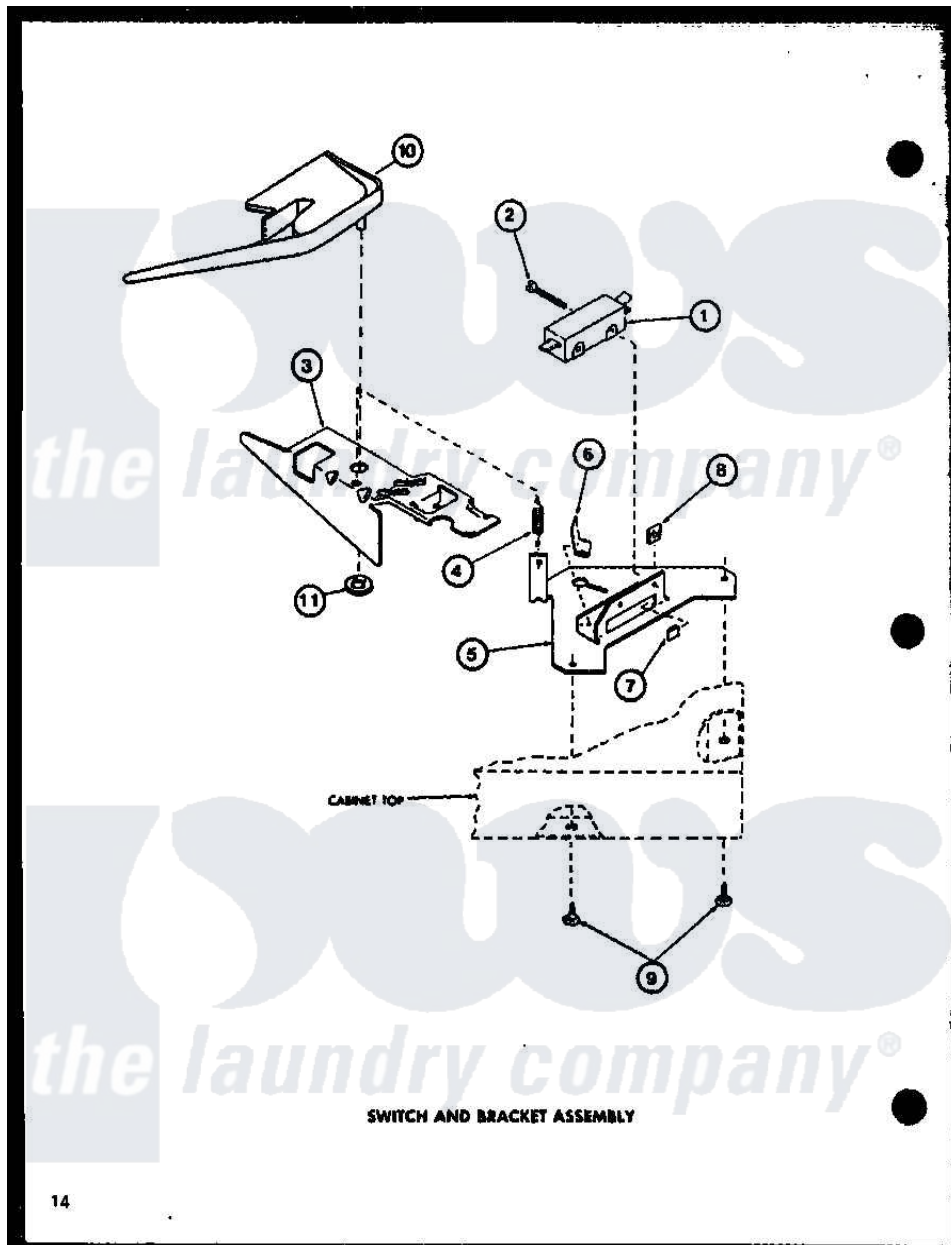

Amana LW1503 (BOM: P1110513W W) 09 - SWITCH AND BRACKET ASSY

Amana Residential Amana LW1503 (BOM: P1110513W W) Washer Parts Parts Diagram 09 - SWITCH AND BRACKET ASSY

[Click on the part number to view part](#)

Item	Original Part Number	Replaced By	Status	Part Description
1	R0602507	27612		Switch, Lid
2	R0600011		Not Available	SCREW
3	R0605504	27602		Lever, Out-Of-Bal Switch
4	R0605506		Not Available	SPRING
5	R0605505		Not Available	BRACKET
6	R0601503		Not Available	U-CLIP
7	R0601504	27610		Clip, U
8	R0601006		Not Available	NUT
9	R0600012	489464		Screw
10	R0605671		Not Available	SWITCH SHIELD
11	R0601032	29043		Nut, Push
NI	R0603601		Not Available	ENCLOSURE, LID SWITCH