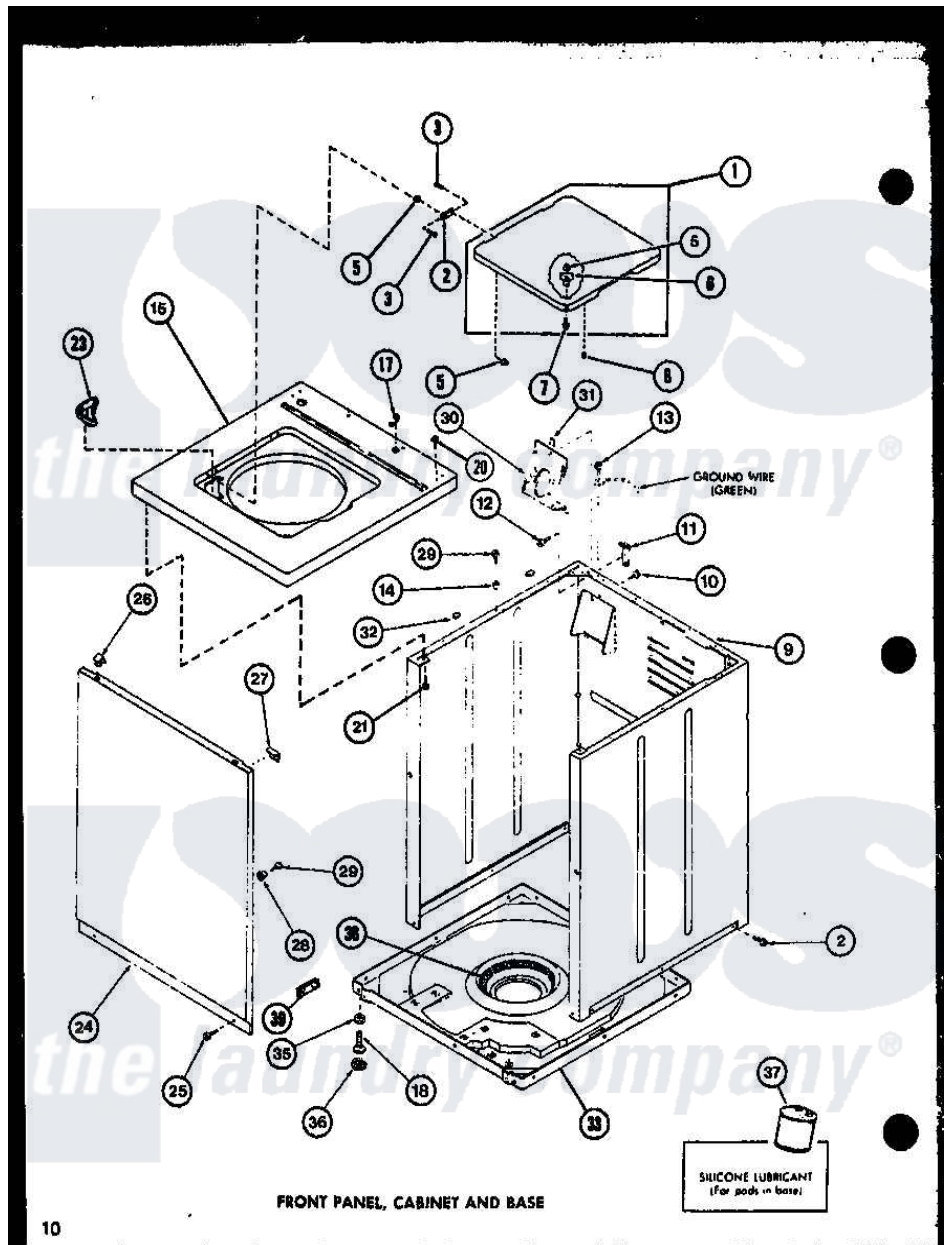

Amana LW1503 (BOM: P7762118W W) 01 - FRONT PANEL

Amana Residential Amana LW1503 (BOM: P7762118W W) Washer Parts Parts Diagram 01 - FRONT PANEL
 Click on the part number to view part

Item	Original Part Number	Replaced By	Status	Part Description
1	R0603147		Not Available	LID "W"
"	R0603146		Not Available	LID "L"
2	R0605695		Not Available	HINGE
5	R0603579	27625		Bushing
6	R0603504			Actuator, Door Switch
7	R0600008	26769		Assembly, Screw And Washer
8	R0606501	40038001		Bumper
9	R0603115	38612WP		Kit-Service
"	R0603090	38612LP		Kit Service Cabinet
10	R0600009		Not Available	SCREW
11	R0605528	Y27103		Hinge, Hold-Down Lug
12	R0600032	3390631		Screw, 10-16 X 3/8
13	R0600033	489464		Screw
14	R0603524	505187		Locator, Panel
15	R0603559		Not Available	TOP, W/BLEACH DESP
"	R0603142	32808LP		Assembly Top And Carton

"	R0603143	32808WP	Assembly Top And Carton
17	R0601502	211881	Grommet, Cord Part Not Used-Gas Models Only
18	R0600030	22003428	Leg, Adjustable
20	R0600040		Not Available SCREW
21	R0600096		Not Available SCREW
23	R0603503		Not Available BLEACH DISPENSER
24	R0603116	32708WP	Panel Front
"	R0603052	32708LP	Panel, Front
25	R0600029	27001200	Screw
26	R0601520	22001650	Fastener, Spring
27	R0603526		Not Available PROTECTOR
28	R0603525		Not Available LOCATER LUG
29	R0600031	Y014874	Screw, Idler Arm And Sleeve
30	R0605527	39407	Bracket, Valve
31	R0601007	54038	NUt, Speed U-Type
32	R0606519	Y56128	Pad, Bumper
33	R0603107	31653P	Assembly, Base-Complete-G90
35	R0601016	40038101	Nut, Leg
36	R0606518	40016001	Foot, Rubber
37	R0608002	26594P	Grease, Silicone - 2 Oz Tube
38	R0610052		Not Available SNUBBER PAD
39	R0608012	511637P	Adh Dow 737 Clr 3 Oz Tube