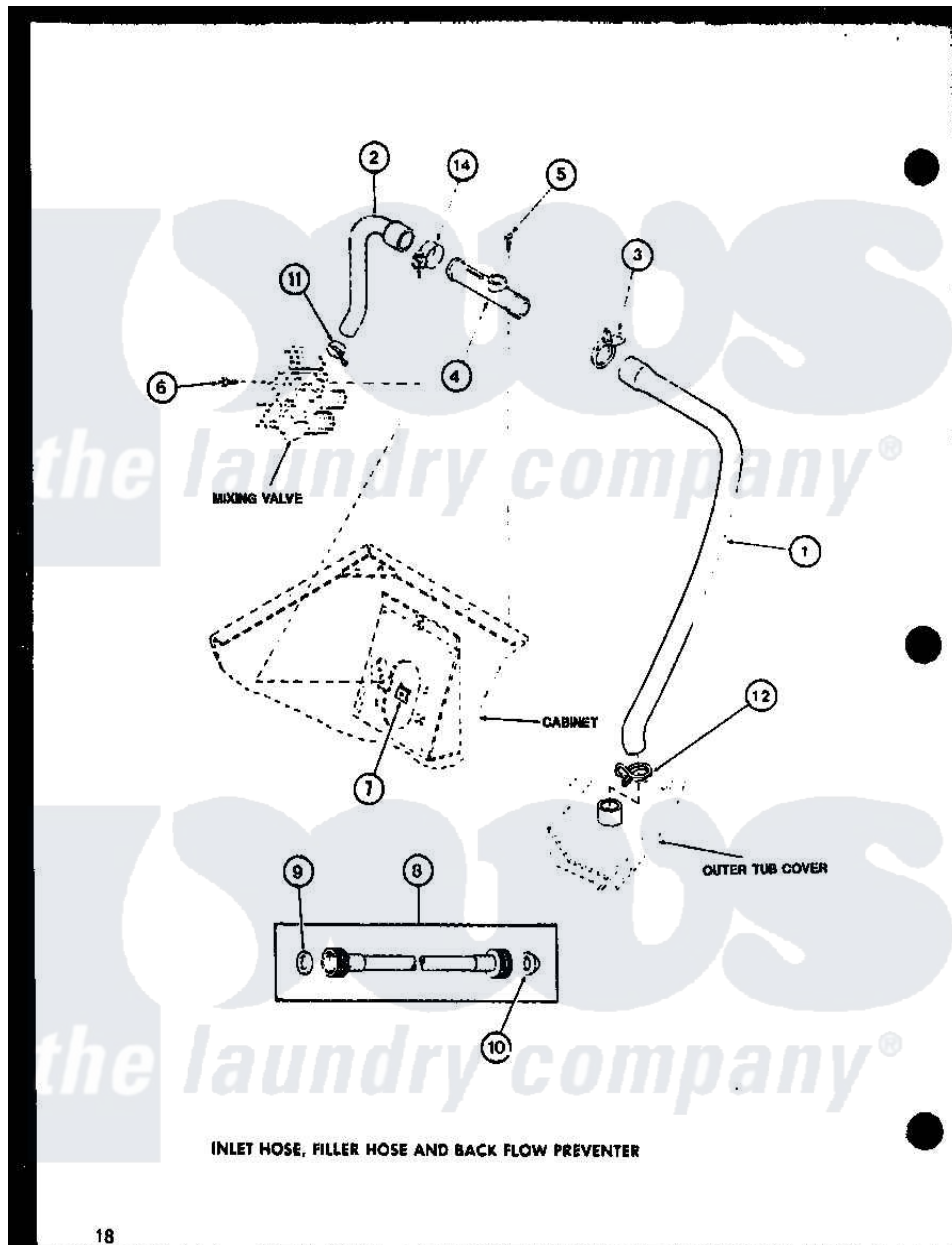

Amana LW1503 (BOM: P7762118W W) 02 - INLET HOSE

18

Amana [Residential Amana LW1503 \(BOM: P7762118W W\) Washer Parts](#) Parts Diagram 02 - INLET HOSE
 Click on the part number to view part

Item	Original Part Number	Replaced By	Status	Part Description
1	R0606548	31140		Hose, Water Inlet
2	R0606503	27183		Hose, Mixing Valve
3	R0601541	285655		Clamp, Hose
4	R0605507	34280		Assembly, Backflow Prevento
5	R0600004	W10116760		Screw
6	R0600009		Not Available	SCREW
7	R0601007	54038		NUt, Speed U-Type
8	R0606504	202860		Inlet Hose Assembly
9	R0600505	Y013783		Washer, Inlet Hose
10	R0600504	22002960		Strainer, Washer Inlet
11	R0601505	285655		Clamp, Hose
12	R0601542	29210		Hose Clamp
14	R0601505	285655		Clamp, Hose