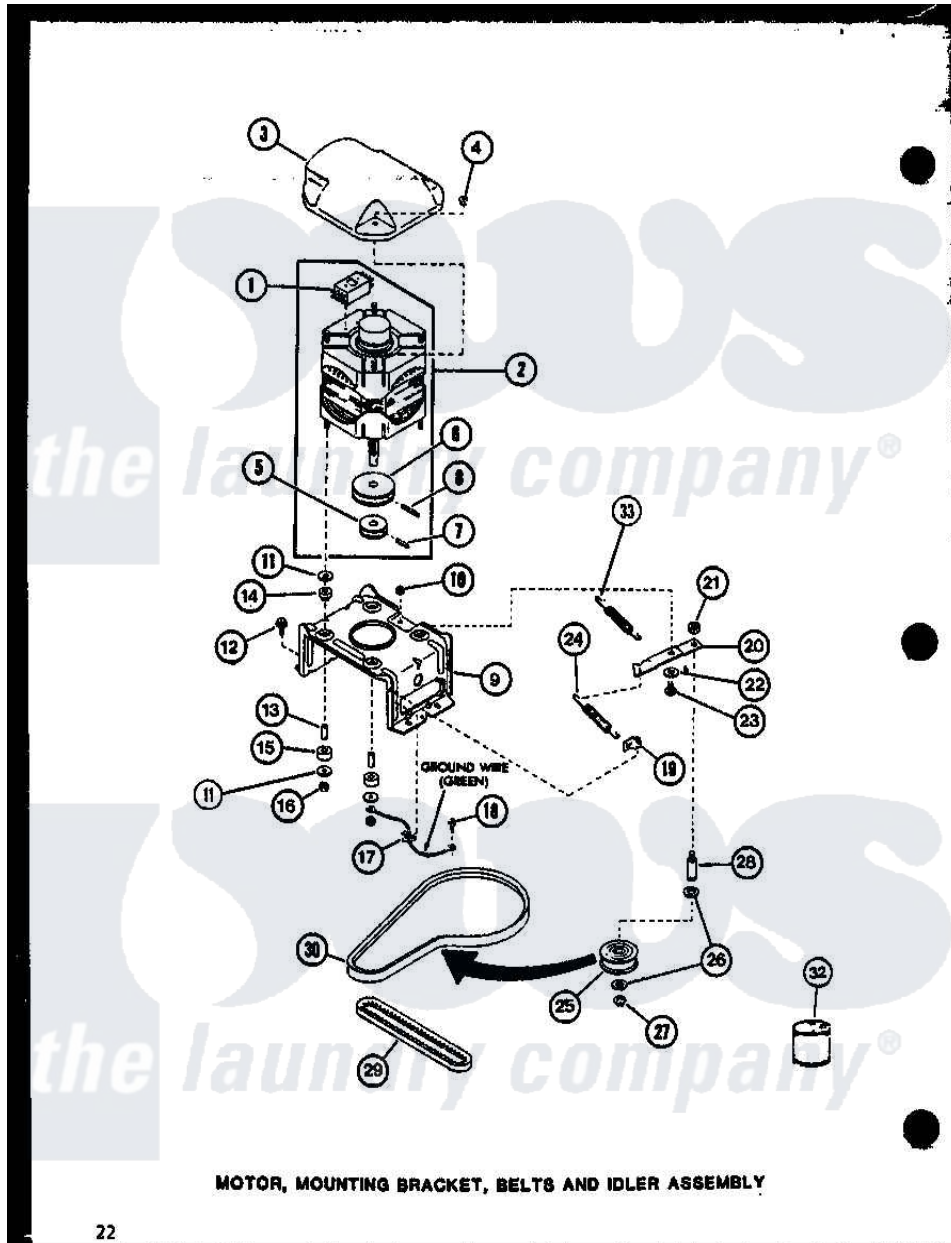

Amana LW1503 (BOM: P7762118W W) 04 - MOTOR

22

Amana Residential Amana LW1503 (BOM: P7762118W W) Washer Parts Parts Diagram 04 - MOTOR
 Click on the part number to view part

Item	Original Part Number	Replaced By	Status	Part Description
1	R0602509		Not Available	24140 SWITCH
"	R0602511	Y24149		Switch, Motor
2	R0607002	27179P		Motor-Drive
3	R0603011	27136		Shield, Motor
4	R0601008	27201		Locknut
5	R0609501		Not Available	PULLEY, MOTOR
6	R0609502		Not Available	PULLEY, MOTOR
7	R0601508	10416		Pin, Roll
8	R0601509		Not Available	ROLL PIN
9	R0605514		Not Available	MOTOR MTG BRACKET
10	R0601011	27001225		Nut, Jam Mid Lock 1/4-20
11	R0600510		Not Available	WASHER
12	R0600098	27001200		Screw
13	R0603511		Not Available	SPACER
14	R0606509		Not Available	RUBBER MTG
15	R0606510		Not Available	RUBBER MTG

16	YR0601010	23604		Nut, Hex 10-32 Lock
17	R0601507	B5733302		Clip, Ground
18	R0600017		Not Available	SCREW
19	R0601539	28849		Clip, Spring
20	R0605684	40041002		Lever, Idler
21	R0601031	358160		Nut
22	R0600506	40054701		Washer
23	R0600016	40038901		Screw, 1/4-20
24	R0605539	37366		Spring, Idler
25	R0609508		Not Available	PULLEY, IDLER
26	R0600552	Y29443		Washer, Felt
27	R0601527	23748		Ring, Retaining
28	R0605538	28802		Shaft, Idler
29	R0606507	27155		Belt, Pump
30	R0606539	28808		Belt, Agitate And Spin
31	R0600526	52549		Washer, 501 ID X3/4 Odx
32	R0608011		Not Available	HI TEMP LUBE
33	R0605683		Not Available	SPRING, HELPER