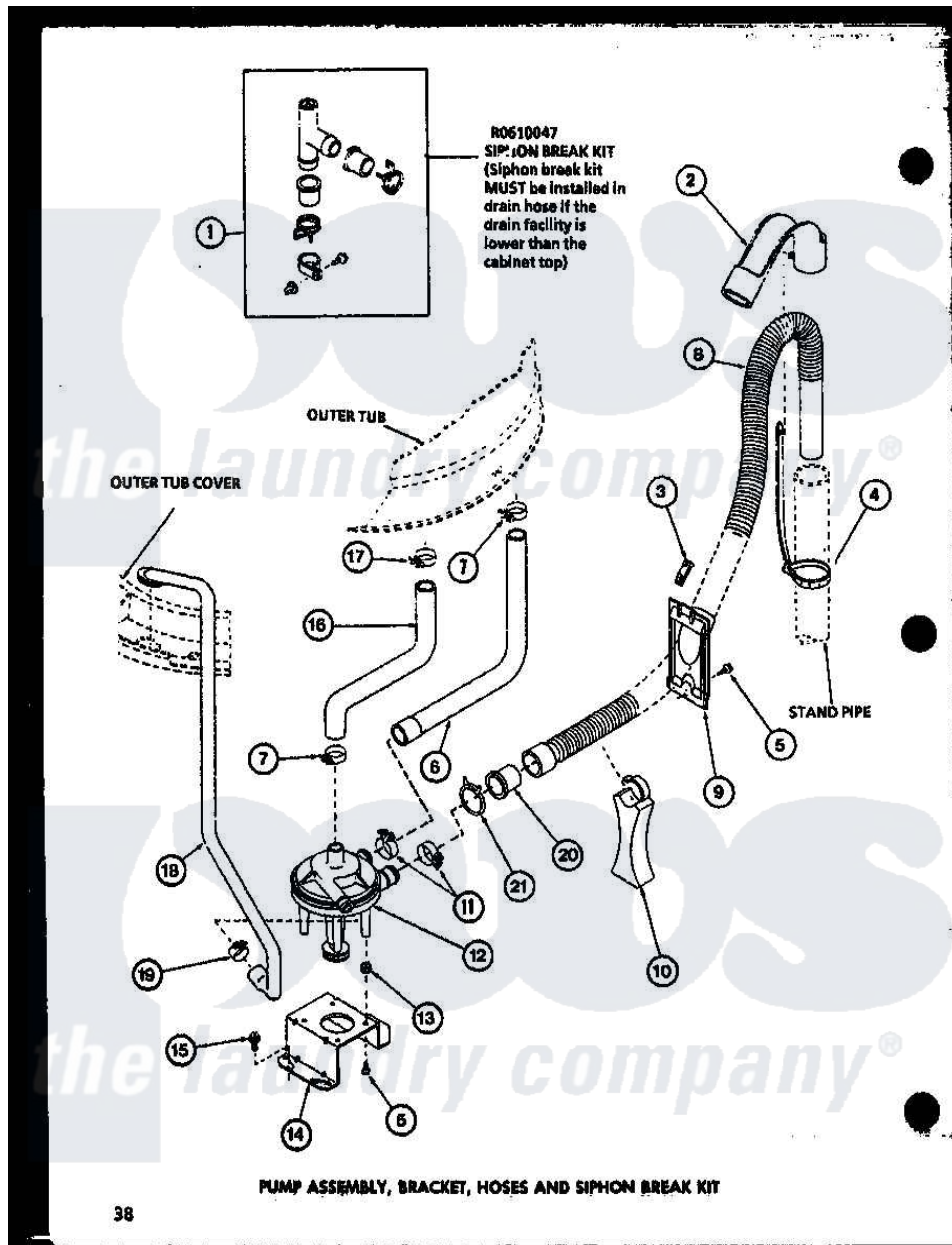

Amana LW1503 (BOM: P7762118W W) 09 - PUMP ASSY

Amana Residential Amana LW1503 (BOM: P7762118W W) Washer Parts Parts Diagram 09 - PUMP ASSY
 Click on the part number to view part

Item	Original Part Number	Replaced By	Status	Part Description
1	R0610047	76660		Break-Sphn
2	R0603546	22003814		Retainer, Drain Hose
3	R0601545		Not Available	CLIP, HOSE RETAINER
4	R0603548	8539404		Tie-Wire
5	R0600029	27001200		Screw
6	R0606514		Not Available	HOSE
7	R0601515	285655		Clamp, Hose
8	R0606547	39952		Hose- Drain
9	R0603544		Not Available	HOSE RETAINER
10	R0603547		Not Available	HOSE SUPPORT
11	R0601516	285655		Clamp, Hose
12	R0610501	31968		Assembly, Pump NA
13	R0601014	31098		Screw, 10-10 5/8 Unslot
14	R0605524	27105		Bracket, Pump Mounting
15	R0600098	27001200		Screw
16	R0606513		Not Available	HOSE

17	R0601505	285655	Clamp, Hose
18	R0606512		RECIRCULATING HOSE
19	R0601517	285655	Clamp, Hose
20	R0603545		HOSE ADAPTER
21	R0601544		HOSE CLAMP