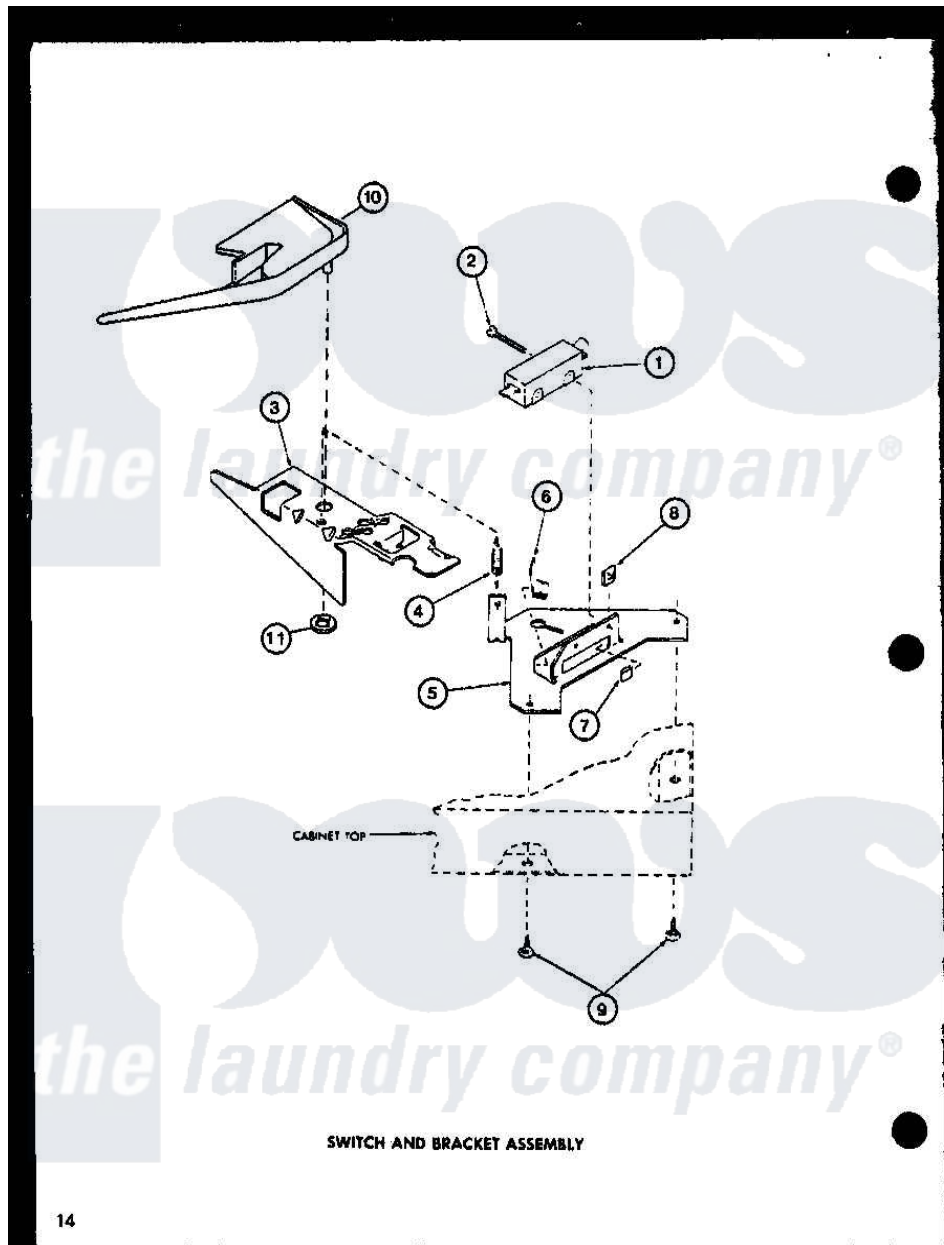

Amana LW1503 (BOM: P7762118W W) 10 - SWITCH ANDBRACKET ASSY

14

Amana Residential Amana LW1503 (BOM: P7762118W W) Washer Parts Parts Diagram 10 - SWITCH ANDBRACKET ASSY

[Click on the part number to view part](#)

Item	Original Part Number	Replaced By	Status	Part Description
1	R0602507	27612		Switch, Lid
2	R0600011		Not Available	SCREW
3	R0605504	27602		Lever, Out-Of-Bal Switch
4	R0605506		Not Available	SPRING
5	R0605505		Not Available	BRACKET
6	R0601503		Not Available	U-CLIP
7	R0601504	27610		Clip, U
8	R0601006		Not Available	NUT
9	R0600012	489464		Screw
10	R0605671		Not Available	SWITCH SHIELD
11	R0601032	29043		Nut, Push