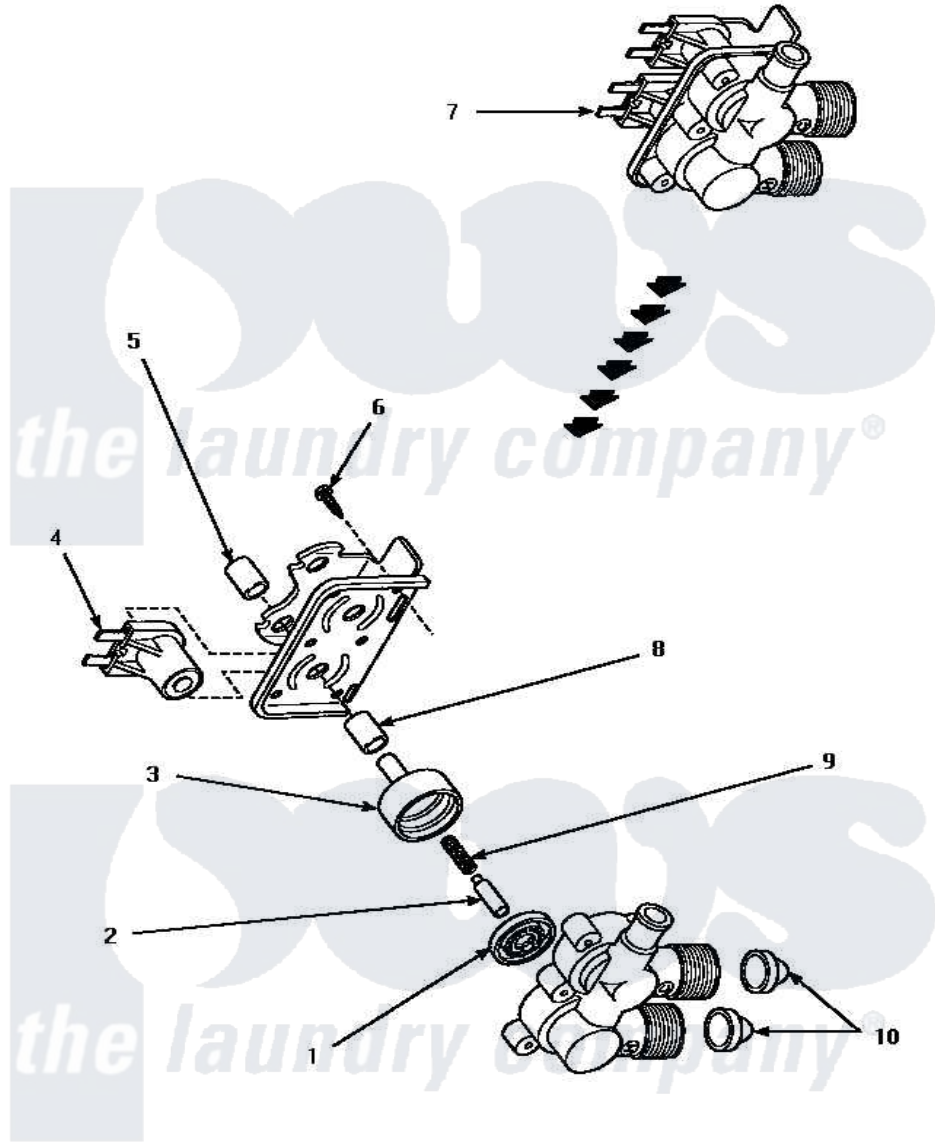

Amana LW2001W (BOM: PLW2001W) 09 - MIXING VALVE ASSY

MIXING VALVE ASSEMBLY

Amana [Residential Amana LW2001W \(BOM: PLW2001W\) Washer Parts](#) Parts Diagram 09 - MIXING VALVE ASSY

[Click on the part number to view part](#)

Item	Original Part Number	Replaced By	Status	Part Description
1	24134		Not Available	DIAPHRAGM
2	24132		Not Available	ARMATURE
3	24130			Guide, Armature
4	33930A	33930		Valve, Mixing
5	24128		Not Available	SLEEVE, LONG
6	25817C		Not Available	SCREW
7	34963	34963P		Valve Mixing Package
8	24129		Not Available	SLEEVE, SHORT
9	23224E		Not Available	SPRING
10	24122	22002960		Strainer, Washer Inlet