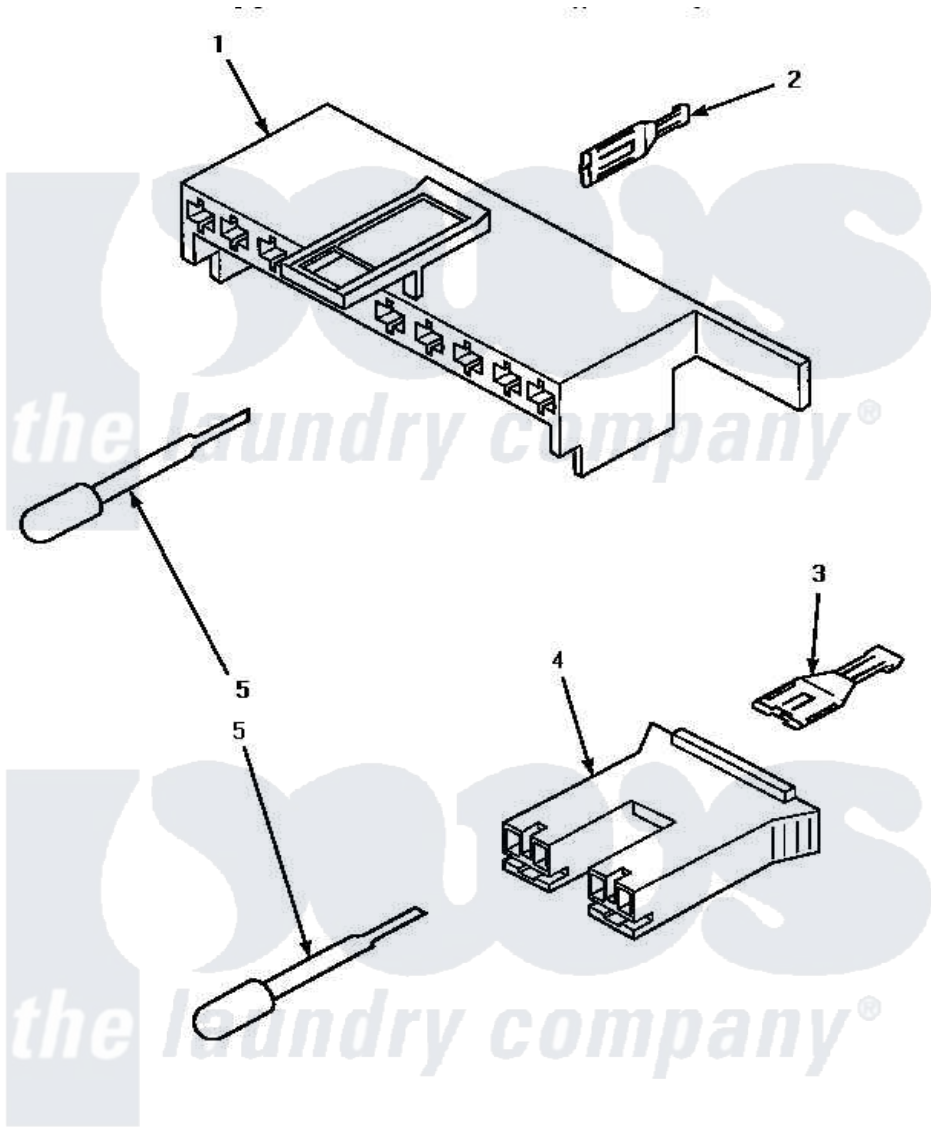

**Amana LW2001W (BOM: PLW2001W) 10 - MIXING VLV & MTR CONN  
BLOCKS/TERM & TOOL**

**MIXING VALVE AND MOTOR CONNECTION BLOCKS,  
TERMINALS AND TERMINAL EXTRACTOR TOOL**

Amana [Residential Amana LW2001W \(BOM: PLW2001W\) Washer Parts](#) Parts Diagram 10 - MIXING VLV & MTR CONN  
BLOCKS/TERM & TOOL

[Click on the part number to view part](#)

Item	Original Part Number	Replaced By	Status	Part Description
1	<a href="#">34677</a>			10 Circuit Plug
2	<a href="#">Y00188</a>			Molex Terminal
3	Y00121		Not Available	SPADE TERMINAL(12 GAUGE) (1/4 INCH-(2) 18 GAUGE WIRES O
4	<a href="#">34676</a>			Plug
"	34675		Not Available	PLUG
5	<a href="#">283P4</a>			Terminal Extractor Tool