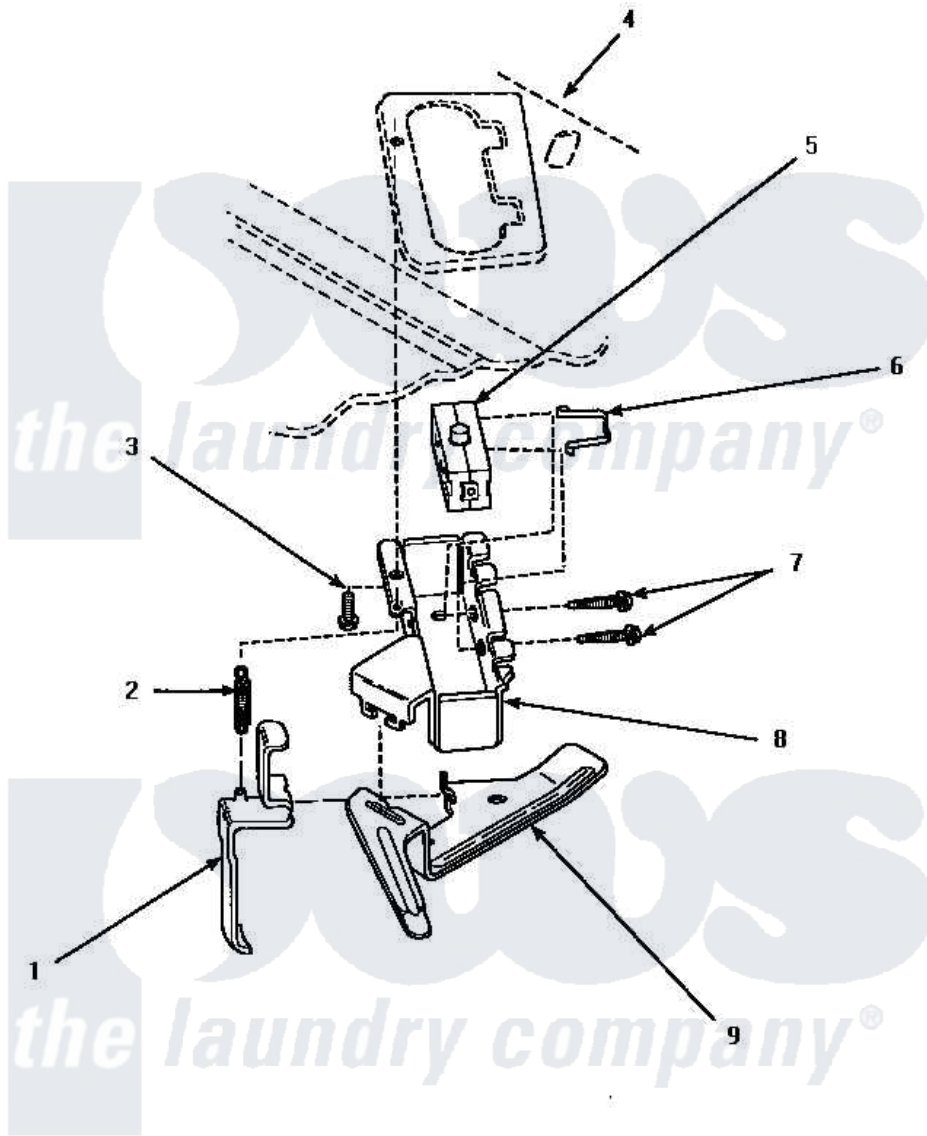

Amana LW2001W (BOM: PLW2001W) 13 - OUT-OF-BALANCE SWITCH

OUT-OF-BALANCE SWITCH

Amana Residential Amana LW2001W (BOM: PLW2001W) Washer Parts Parts Diagram 13 - OUT-OF-BALANCE SWITCH

[Click on the part number to view part](#)

Item	Original Part Number	Replaced By	Status	Part Description
1	33442			Lever, Unbalanced Load
2	33443			Spring
3	23962	W10116760		Screw
4	Y00000000		Not Available	SEE NOTE CABINET TOP
5	33445	27001095		Switch, Lid
6	33433		Not Available	CLIP, HOLDER-SWITCH
7	36510			Screw
8	36497P			Kit, Switch Holder
9	33441			Arm, Actuator