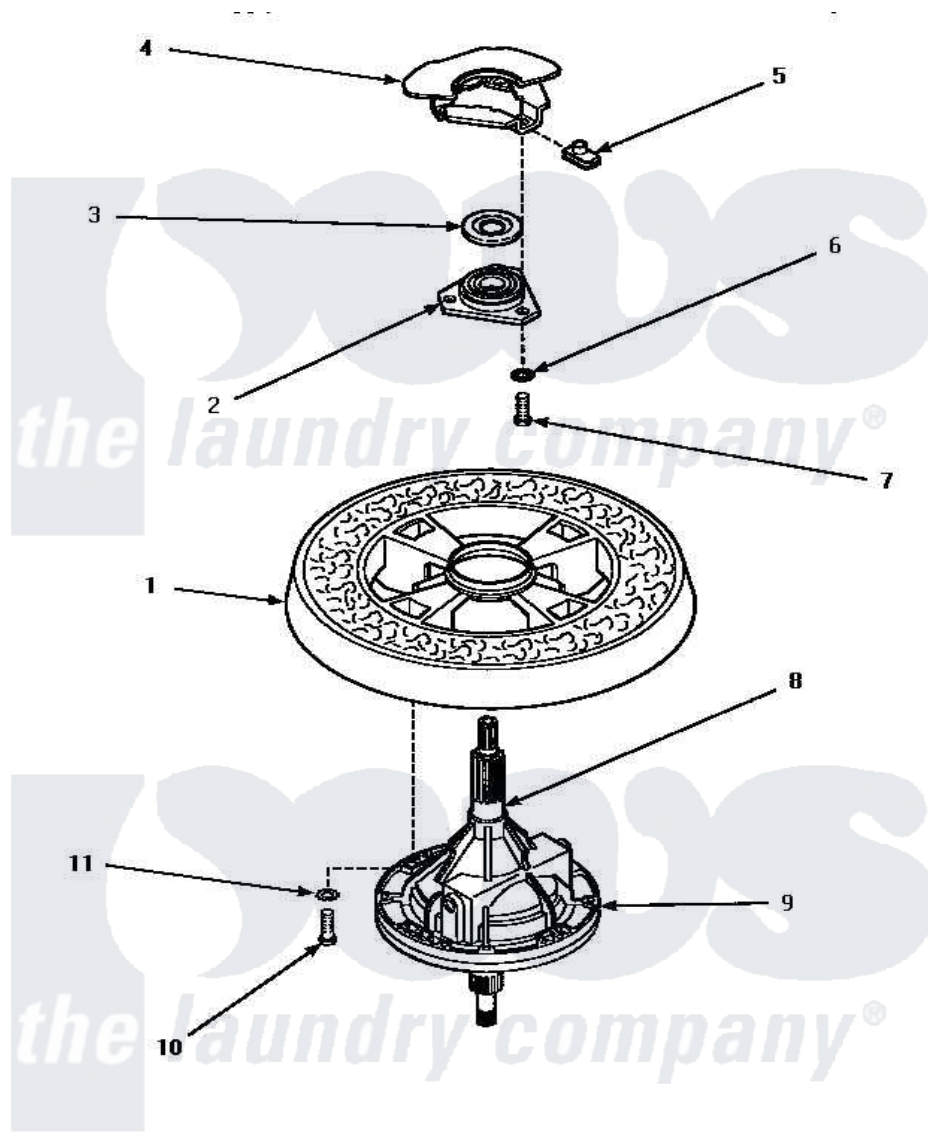

Amana LW2001W (BOM: PLW2001W) 17 - TRANSMISSION ASSY & BALANCE RING

TRANSMISSION ASSEMBLY AND BALANCE RING

Amana [Residential Amana LW2001W \(BOM: PLW2001W\) Washer Parts](#) Parts Diagram 17 - TRANSMISSION ASSY & BALANCE RING

[Click on the part number to view part](#)

Item	Original Part Number	Replaced By	Status	Part Description
1	34731		Not Available	ASSY,BALANCE RING-COMPL
2	27182	40004201P		Main Bearing Assembly
3	27187			Flinger
4	Y00000000		Not Available	SEE NOTE OUTER TUB
5	27222			Nut, Retainer 5/16-18
6	04366			Lockwasher, 5/16intshkp
7	01355		Not Available	SCREW
8	27604P			Never-Seeze 1 Oz Tube
9	Y34526	34526P		Assembly, Transmission
10	27200		Not Available	CAP SCREW
11	02431			Lockwasher, 1/4 Ext Shk