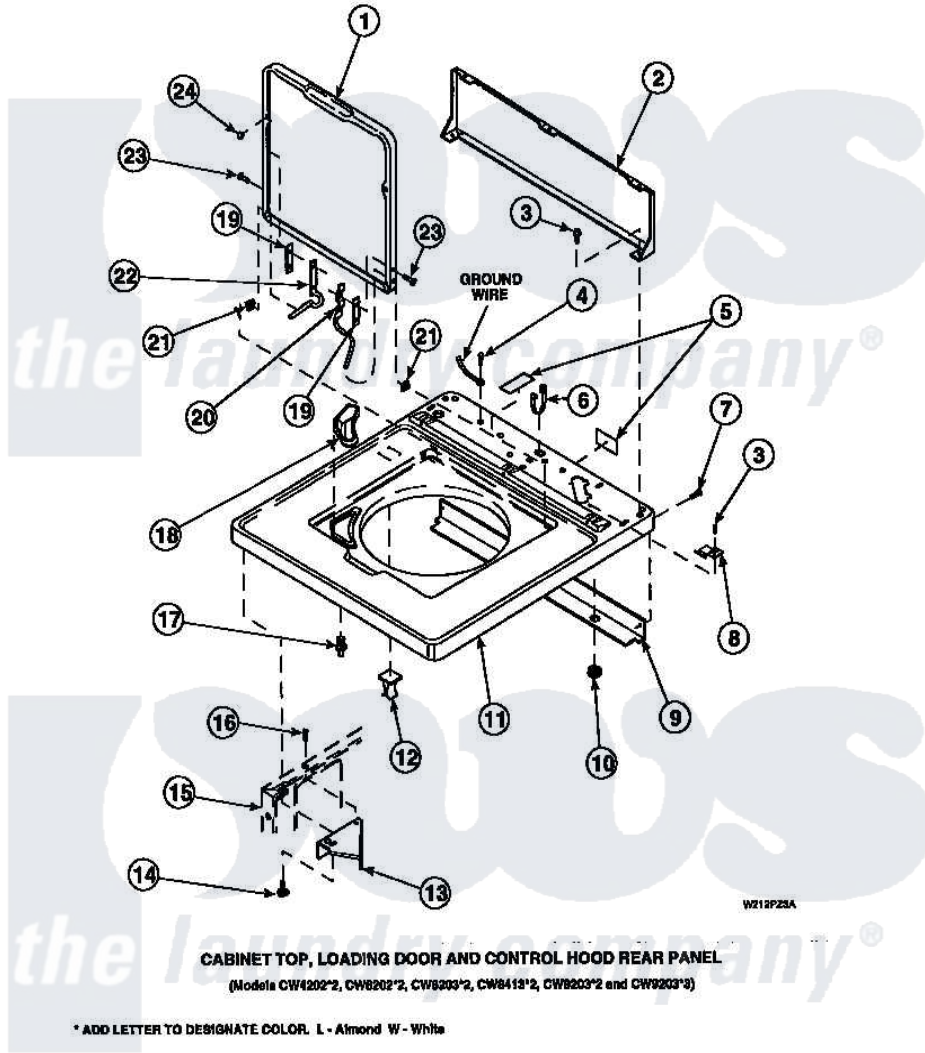

Amana LW2001W2 (BOM: PLW2001W2 A) 05 - CAB TOP/LOADING DR & CTRL HOOD REAR PAN

Amana Residential Amana LW2001W2 (BOM: PLW2001W2 A) Washer Parts Parts Diagram 05 - CAB TOP/LOADING DR & CTRL HOOD REAR PAN
 Click on the part number to view part

Item	Original Part Number	Replaced By	Status	Part Description
2	34903		Not Available	PANEL, BACK HOOD (USE 37782)
3	23962	W10116760		Screw
4	52909			Screw, 10B-16 X 1/2 HeX
6	21903	211881		Grommet, Cord Part Not Used-Gas Models Only
7	27196	27001200		Screw
8	35887	40063901		Clip, Hold Down
11	34902P		Not Available	TOP
12	36519		Not Available	CLIP
13	36034			Bracket, Director-Module
14	Y31644	27001200		Screw
15	34475P		Not Available	CABINET
16	36035		Not Available	SCREW,8-18X3/8 PHIL FLT HD
17	56534			Barrel, Support