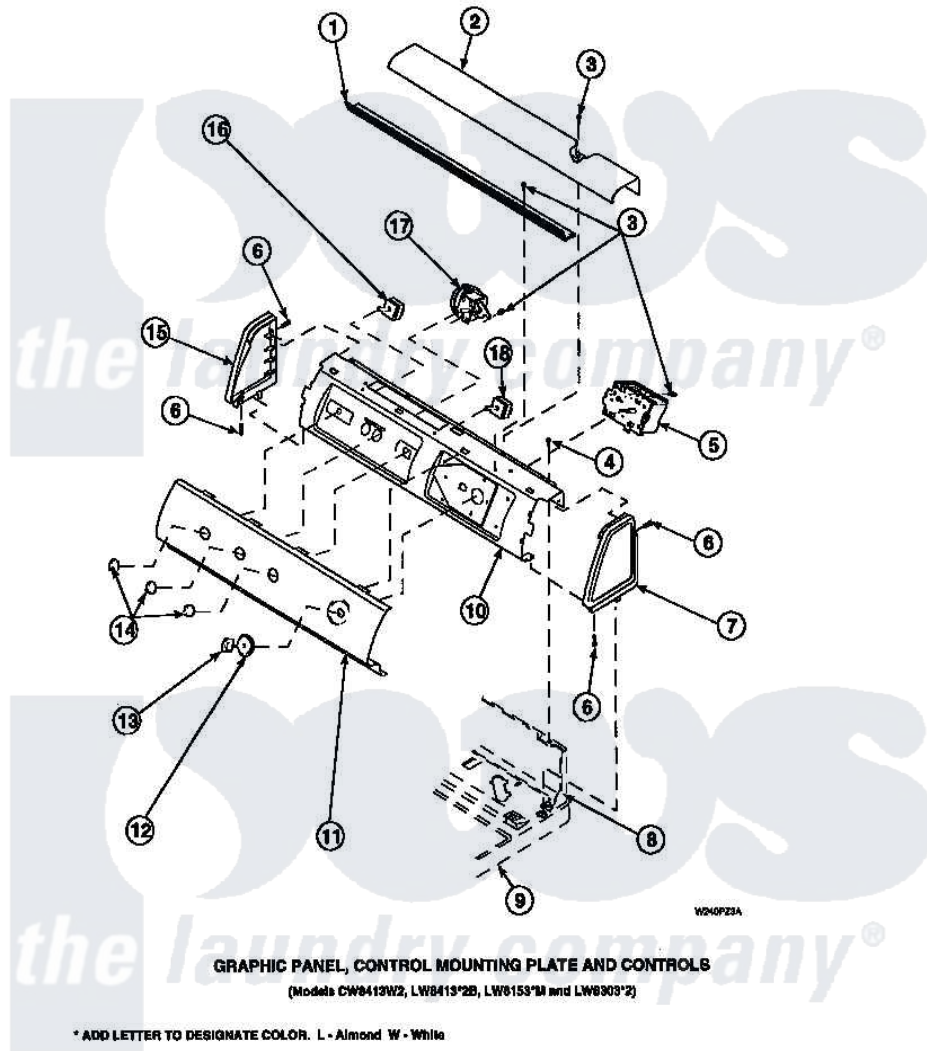

**Amana LW2001W2 (BOM: PLW2001W2 A) 11 - GRAPHIC PANEL, CTRL MTG PLATE AND CTRLS**

Amana Residential Amana LW2001W2 (BOM: PLW2001W2 A) Washer Parts Parts Diagram 11 - GRAPHIC PANEL, CTRL MTG PLATE AND CTRLS  
 Click on the part number to view part

Item	Original Part Number	Replaced By	Status	Part Description
1	Y34826		Not Available	DIFFUSER,LAMP-CLEAR
3	23962	<a href="#">W10116760</a>		Screw
4	34904	<a href="#">489355</a>		Screw, 8 X 1/2
5	<a href="#">36607</a>			Timer, 4 Cycle
6	501086	<a href="#">90767</a>		Screw, 8A X 3/8 HeX Washer Head Tapping
8	34903		Not Available	PANEL, BACK HOOD (USE 37782)
9	34902P		Not Available	TOP
10	34821		Not Available	CONTROL MOUNTING PLATE
11	36611		Not Available	PANEL, GRAPHICS
17	36045	<a href="#">40055101</a>		Switch, Pressure