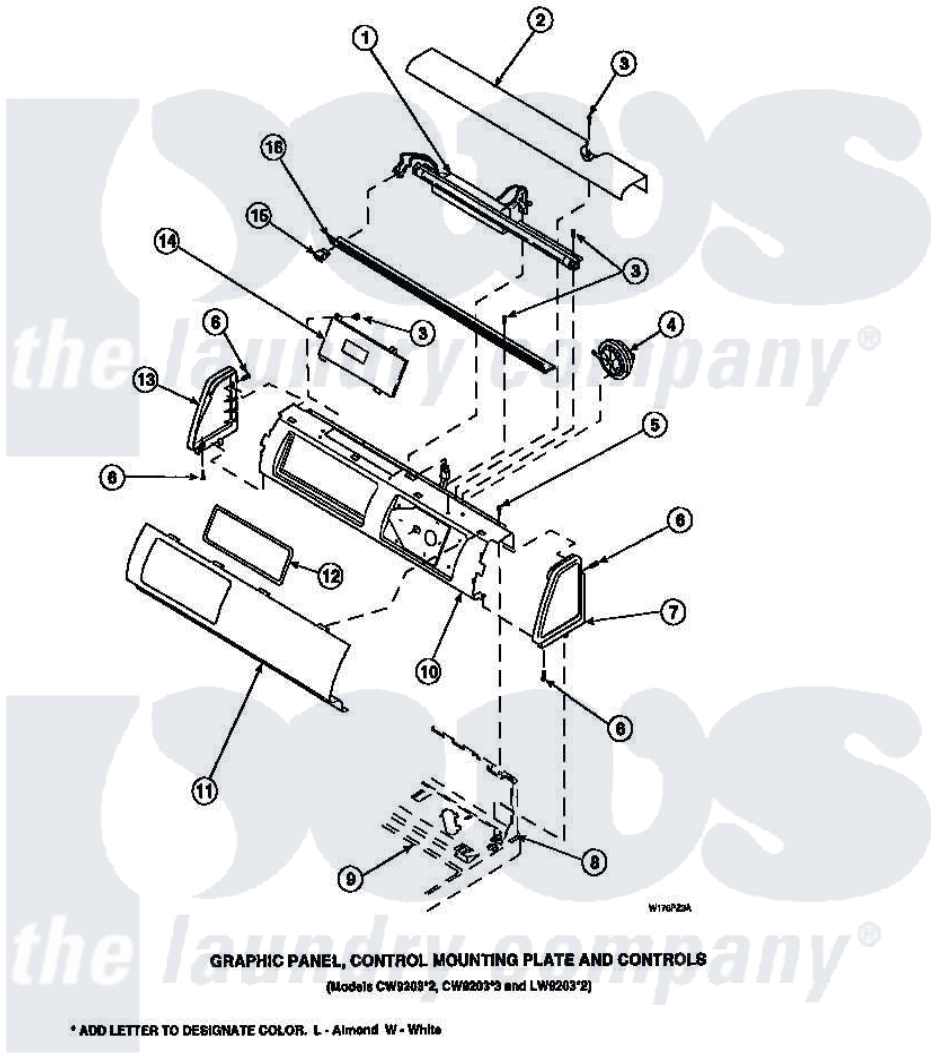

**Amana LW2001W2 (BOM: PLW2001W2 A) 12 - GRAPHIC PANEL, CTRL MTG PLATE AND CTRLS**

Amana Residential Amana LW2001W2 (BOM: PLW2001W2 A) Washer Parts Parts Diagram 12 - GRAPHIC PANEL, CTRL MTG PLATE AND CTRLS  
Click on the part number to view part

Item	Original Part Number	Replaced By	Status	Part Description
3	23962	<a href="#">W10116760</a>		Screw
5	34904	<a href="#">489355</a>		Screw, 8 X 1/2
6	501086	<a href="#">90767</a>		Screw, 8A X 3/8 HeX Washer Head Tapping
8	34903		Not Available	PANEL, BACK HOOD (USE 37782)
9	34902P		Not Available	TOP