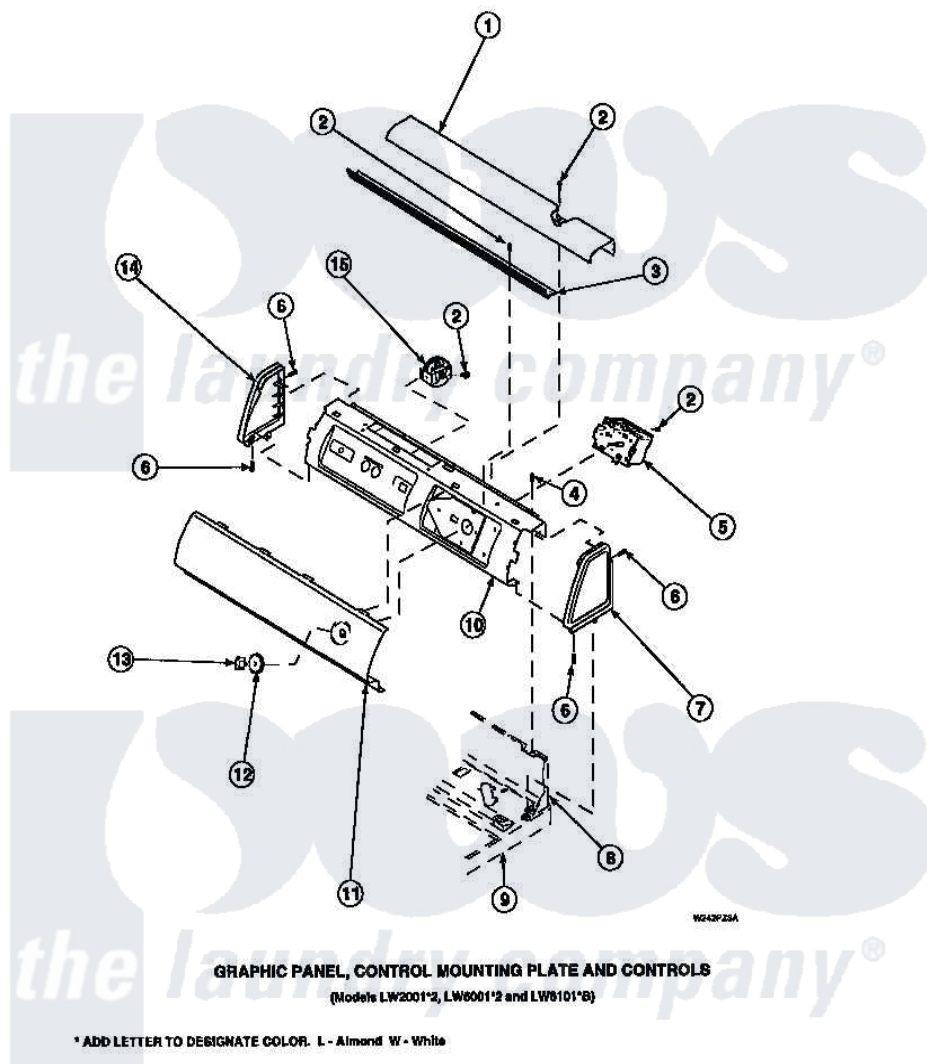

Amana LW2001W2 (BOM: PLW2001W2 A) 13 - GRAPHIC PANEL, CTRL MTG PLATE AND CTRLS

Amana Residential Amana LW2001W2 (BOM: PLW2001W2 A) Washer Parts Parts Diagram 13 - GRAPHIC PANEL, CTRL MTG PLATE AND CTRLS
Click on the part number to view part

Item	Original Part Number	Replaced By	Status	Part Description
1	34823		Not Available	COVER, TOP
2	23962	W10116760		Screw
3	Y34826		Not Available	DIFFUSER,LAMP-CLEAR
4	34904	489355		Screw, 8 X 1/2
6	501086	90767		Screw, 8A X 3/8 HeX Washer Head Tapping
7	34815		Not Available	PANEL, END R.H. (BLK)
8	34903		Not Available	PANEL, BACK HOOD (USE 37782)
9	34902P		Not Available	TOP
10	34821		Not Available	CONTROL MOUNTING PLATE
12	33817		Not Available	ASSY,TIMER SKIRT-BLACK
13	33897			Knob, Timer-Washer-Blac
14	34816			Panel, End