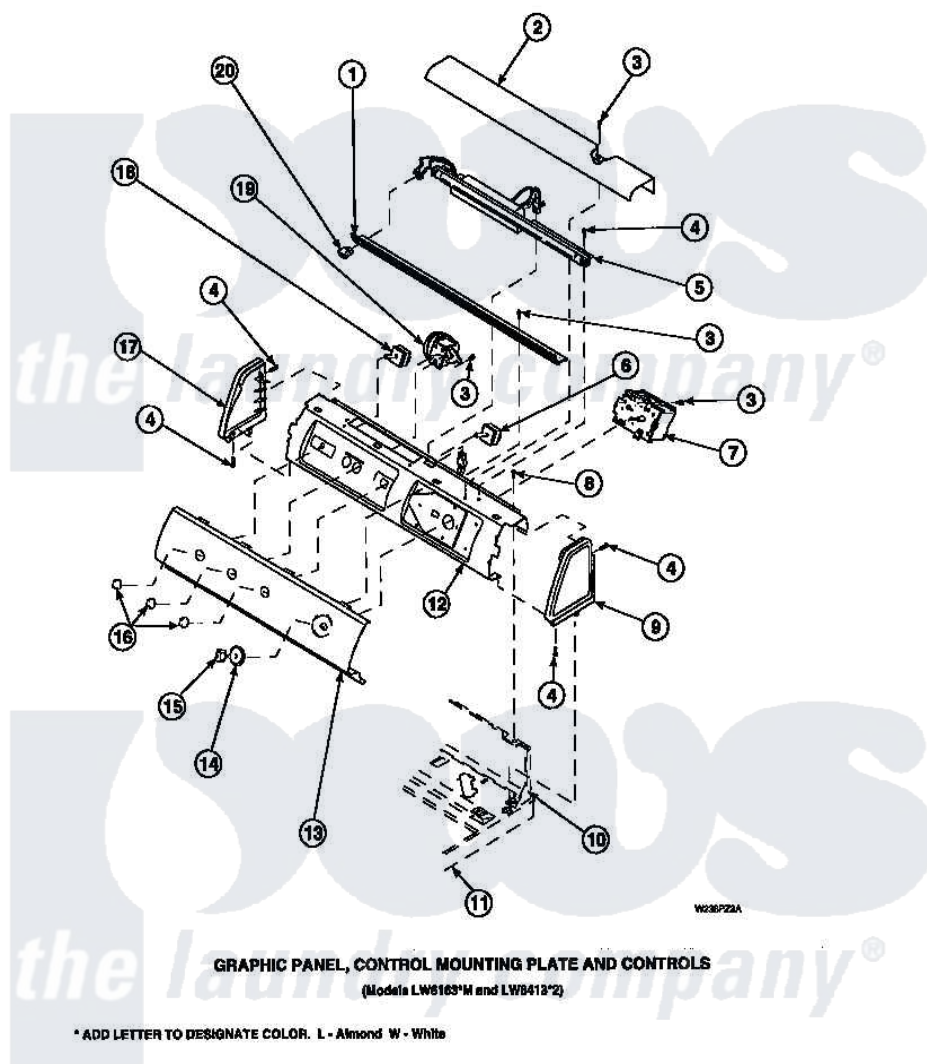

**Amana LW2001W2 (BOM: PLW2001W2 A) 16 - GRAPHIC PANEL, CTRL MTG PLATE AND CTRLS**

Amana Residential Amana LW2001W2 (BOM: PLW2001W2 A) Washer Parts Parts Diagram 16 - GRAPHIC PANEL, CTRL MTG PLATE AND CTRLS  
Click on the part number to view part

Item	Original Part Number	Replaced By	Status	Part Description
3	23962	<a href="#">W10116760</a>		Screw
4	501086	<a href="#">90767</a>		Screw, 8A X 3/8 HeX Washer Head Tapping
8	34904	<a href="#">489355</a>		Screw, 8 X 1/2
10	34903		Not Available	PANEL, BACK HOOD (USE 37782)
11	34902P		Not Available	TOP
12	34821		Not Available	CONTROL MOUNTING PLATE
19	36045	<a href="#">40055101</a>		Switch, Pressure