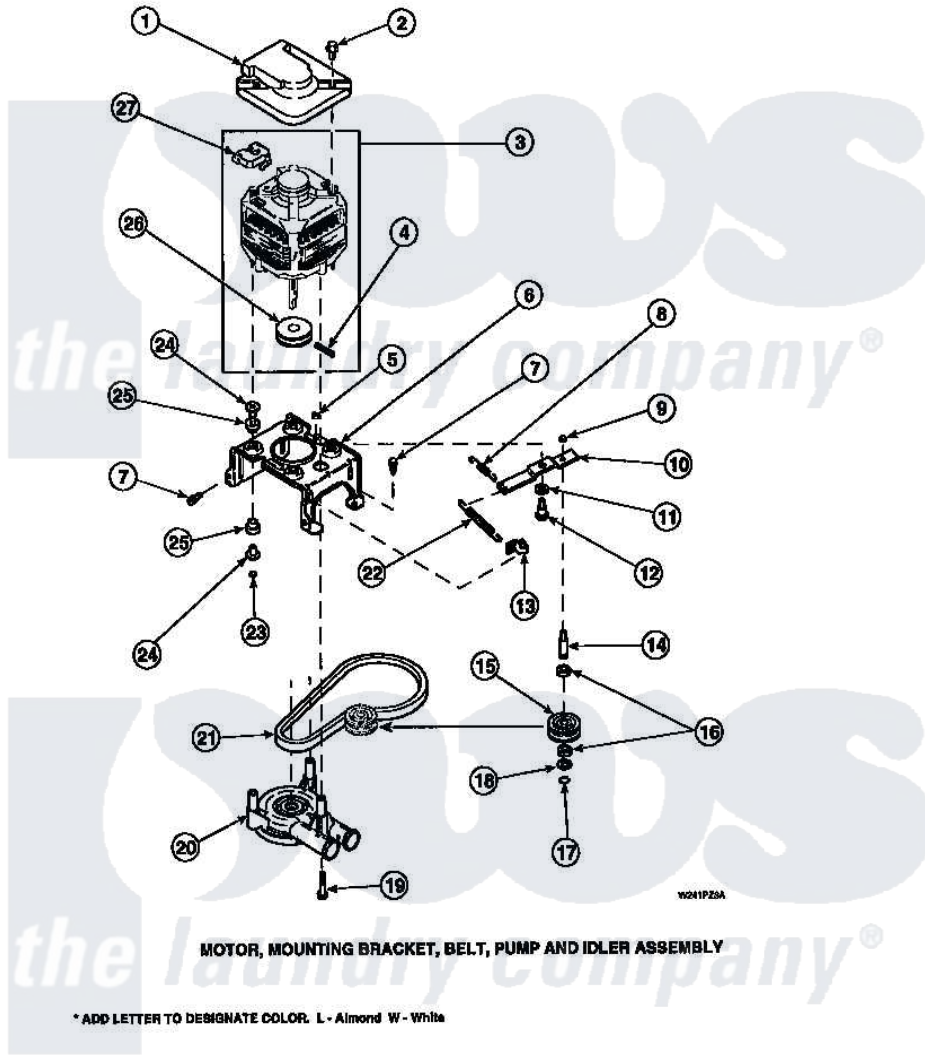

Amana LW2001W2 (BOM: PLW2001W2 A) 20 - MOTOR, MTG BRKT, BELT, PUMP & IDLER ASSY

Amana Residential Amana LW2001W2 (BOM: PLW2001W2 A) Washer Parts Parts Diagram 20 - MOTOR, MTG BRKT, BELT, PUMP & IDLER ASSY
 Click on the part number to view part

Item	Original Part Number	Replaced By	Status	Part Description
1	34754	40112301		Shield, Motor
2	36639	4312464		Screw
3	34910P	27001215		Motor W/Pulley
4	23750			Pin, Roll
5	52566	27001225		Nut, Jam Mid Lock 1/4-20
6	34890		Not Available	BRACKET,MOTOR MOUNT
"	37415P			Kit, Motor Brkt
"	37415	37415P		Kit, Motor Brkt
7	Y31645	27001200		Screw
8	30620		Not Available	SPRING,IDLER LEVER HEL
9	28803	2221070		Clamp, Nylon
10	31054	40041002		Lever, Idler
"	37443	40041002		Lever, Idler
11	81392	40054701		Washer
12	27229	40038901		Screw, 1/4-20

13	28849		Clip, Spring
14	28802		Shaft, Idler
15	28800	Not Available	WHEEL, IDLER
16	Y29443		Washer, Felt
17	23748		Ring, Retaining
18	52549		Washer, 501 ID X3/4 Odx
19	Y34565	40063701	Screw, 10-16 x 1.75
20	36863P	27001233	Pump
21	28808		Belt, Agitate And Spin
22	37366		Spring, Idler
"	37606		Spring, Idler Lever
23	35423	3400029	Nut, Adapter Plate
24	34791		Post, Mount-Motor
25	34788		Mount, Motor
26	27171	Not Available	PULLEY, MOTOR
27	35632	Not Available	SWITCH, MOTOR