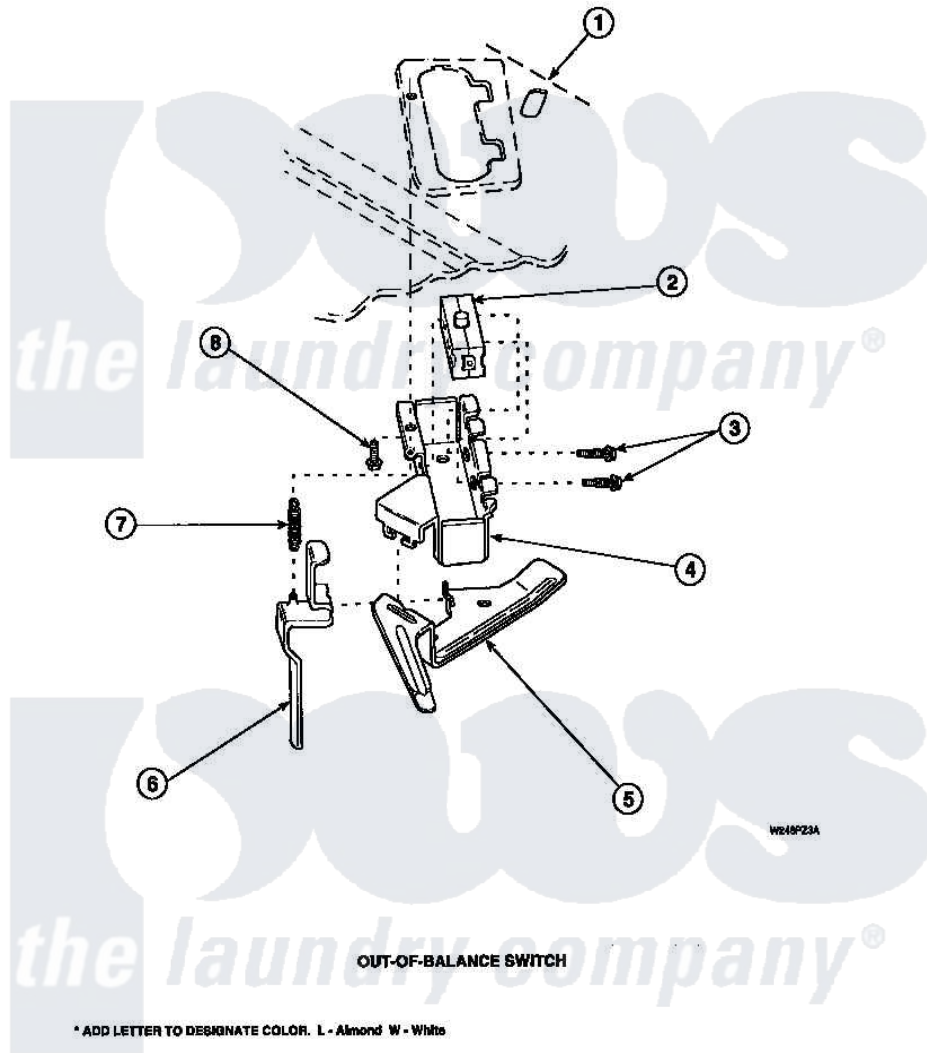

# Amana LW2001W2 (BOM: PLW2001W2 A) 22 - OUT-OF-BALANCE SWITCH

Amana Residential Amana LW2001W2 (BOM: PLW2001W2 A) Washer Parts Parts Diagram 22 - OUT-OF-BALANCE SWITCH

Click on the part number to view part

Item	Original Part Number	Replaced By	Status	Part Description
1	34902P		Not Available	TOP
2	33445	<a href="#">27001095</a>		Switch, Lid
3	<a href="#">36510</a>			Screw
4	<a href="#">36497P</a>			Kit, Switch Holder
5	<a href="#">33441</a>			Arm, Actuator
6	<a href="#">33442</a>			Lever, Unbalanced Load
7	<a href="#">33443</a>			Spring
8	23962	<a href="#">W10116760</a>		Screw