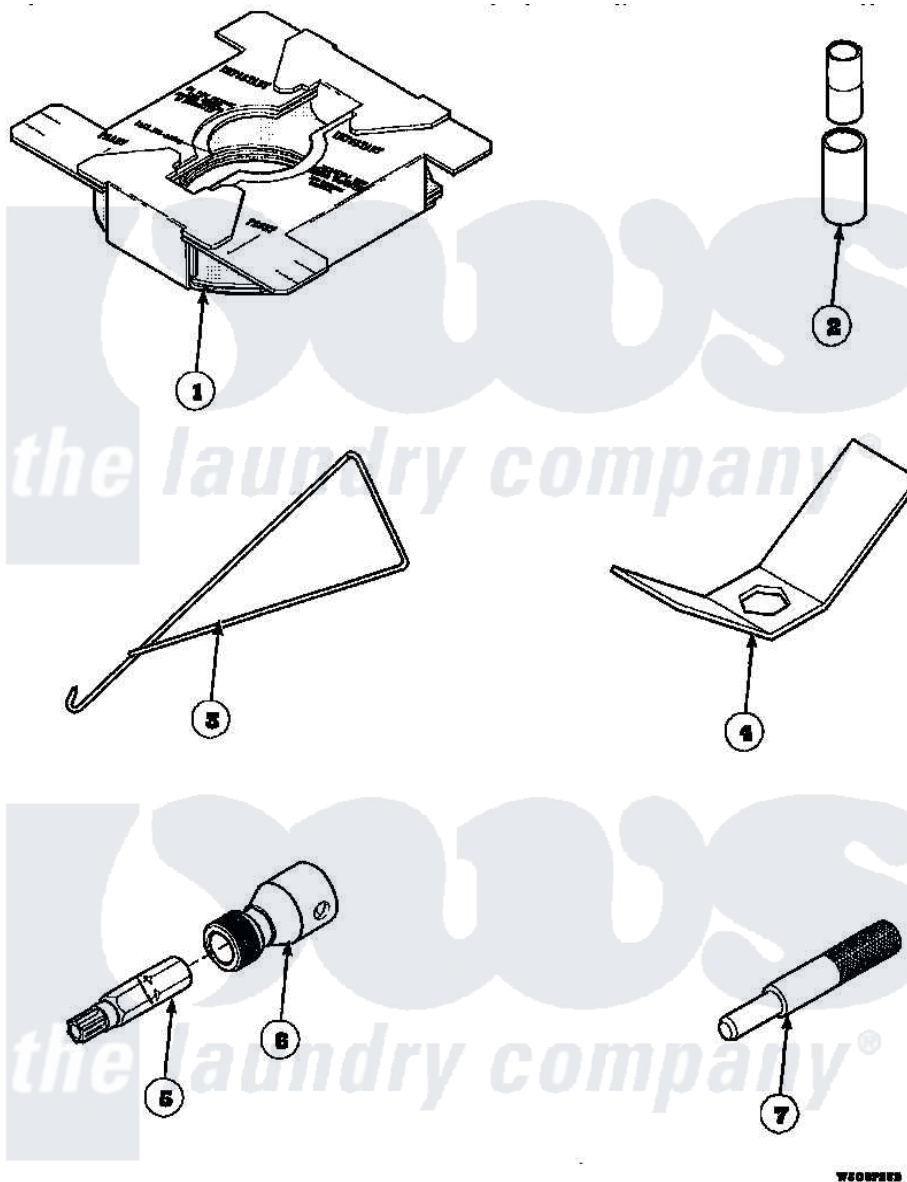

# Amana LW2001W2 (BOM: PLW2001W2 A) 24 - SPECIAL TOOLS

Amana Residential Amana LW2001W2 (BOM: PLW2001W2 A) Washer Parts Parts Diagram 24 - SPECIAL TOOLS  
 Click on the part number to view part

Item	Original Part Number	Replaced By	Status	Part Description
1	36926		Not Available	BRACE, SHIPPING
2	<a href="#">242P4</a>			Installer, Spring
3	289P4	<a href="#">321P4</a>		Hook, Spring
4	237P4	<a href="#">306P4</a>		Hex Wrench
5	<a href="#">282P4</a>			T25 Tamper Resistant Bit
6	<a href="#">24161</a>			Torx Bit Holder
7	305P4		Not Available	TOOL, TRANSMISSION PI
NI	555P3	<a href="#">725P3</a>		Kit