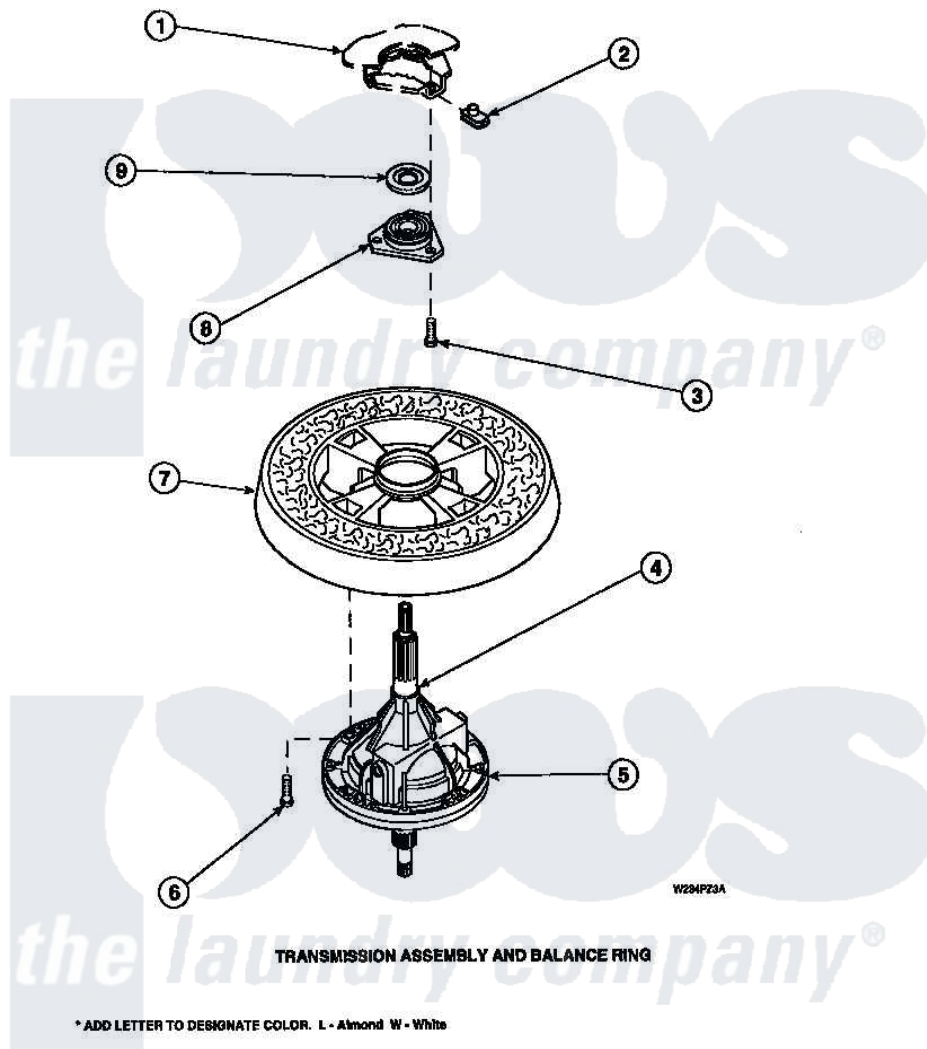

# Amana LW2001W2 (BOM: PLW2001W2 A) 27 - TRANSMISSION ASSY AND BALANCE RING

Amana Residential Amana LW2001W2 (BOM: PLW2001W2 A) Washer Parts Parts Diagram 27 - TRANSMISSION ASSY AND BALANCE RING  
 Click on the part number to view part

Item	Original Part Number	Replaced By	Status	Part Description
1	<a href="#">34438P</a>			Assembly, Outer Tub
2	<a href="#">27222</a>			Nut, Retainer 5/16-18
3	36991	<a href="#">3400500</a>		Bolt, 3405245 5/16-18 X 3/4
4	<a href="#">27604P</a>			Never-Seeze 1 Oz Tube
5	<a href="#">34526P</a>			Assembly, Transmission
6	37047		Not Available	SCREW, CAP
7	34731		Not Available	ASSY,BALANCE RING-COMPL
8	27182	<a href="#">40004201P</a>		Main Bearing Assembly
9	<a href="#">27187</a>			Flinger