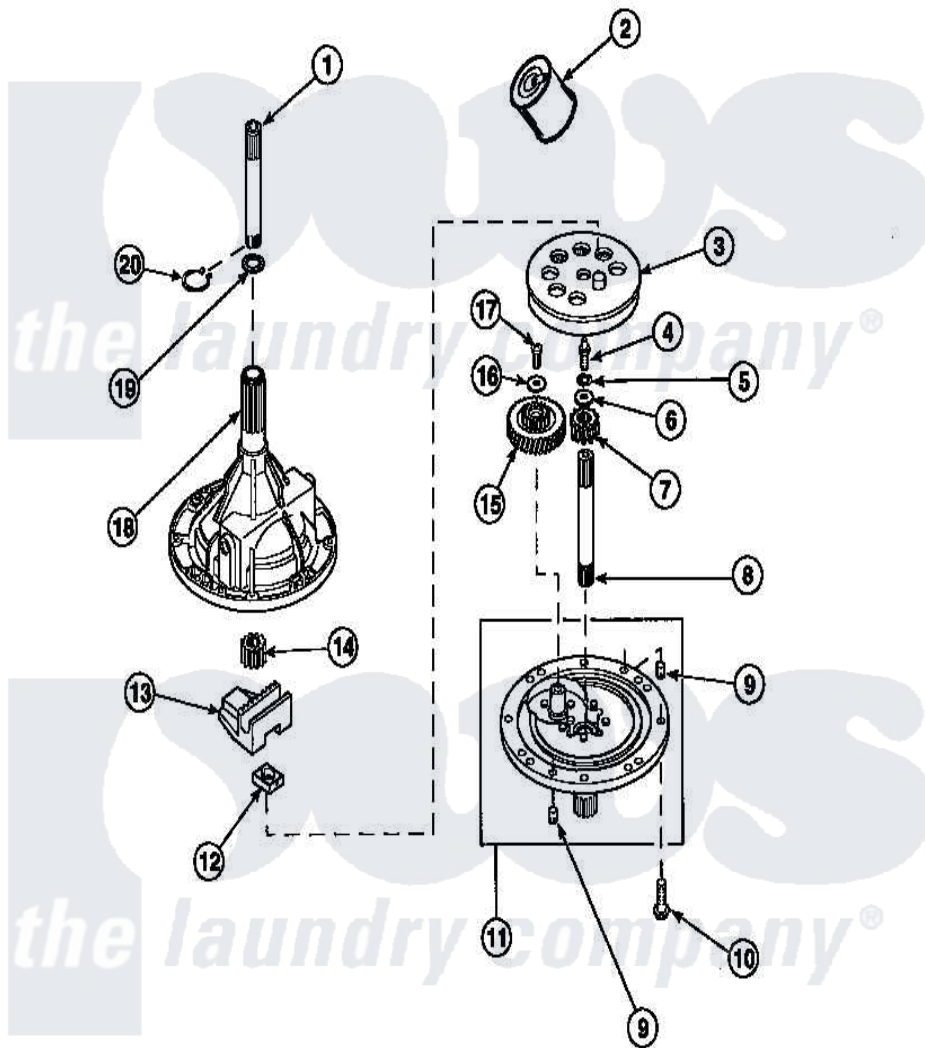

Amana LW2001W2 (BOM: PLW2001W2 B) 01 - 34526P TRANSMISSION ASSY

Amana Residential Amana LW2001W2 (BOM: PLW2001W2 B) Washer Parts Parts Diagram 01 - 34526P TRANSMISSION ASSY

Click on the part number to view part

Item	Original Part Number	Replaced By	Status	Part Description
1	Y36570			Shaft, Output
2	27243P			Oil, CW Transmission F-
3	26577			Assembly, Gear And Stud
4	27030		Not Available	SCREW, 1/4-20 SPECIAL
5	21456			Lockwasher, 1/4 Intshkp
6	26509	40041501		Washer
7	36562			Pinion, Drive
8	34853			Shaft, Input
9	27172			Pin, Dowel
10	32814		Not Available	SCREW, 1/4-20X7/8 SERRA
11	38290			Assembly, Cover
12	26493			Slide
13	Y31526			Rack
14	27003			Pinion, Agitator
15	29161			Gear, Reduction

16	29260	Not Available	WASHER
17	29273		Screw, 1/4-20 X 3/8
18	33223	Not Available	ASSY, TRANSMISSION CASE
19	35092		Washer, 3628id X 1.00 X .056
20	27197		Ring, Retaining
NI	37577P	Not Available	SEALANT