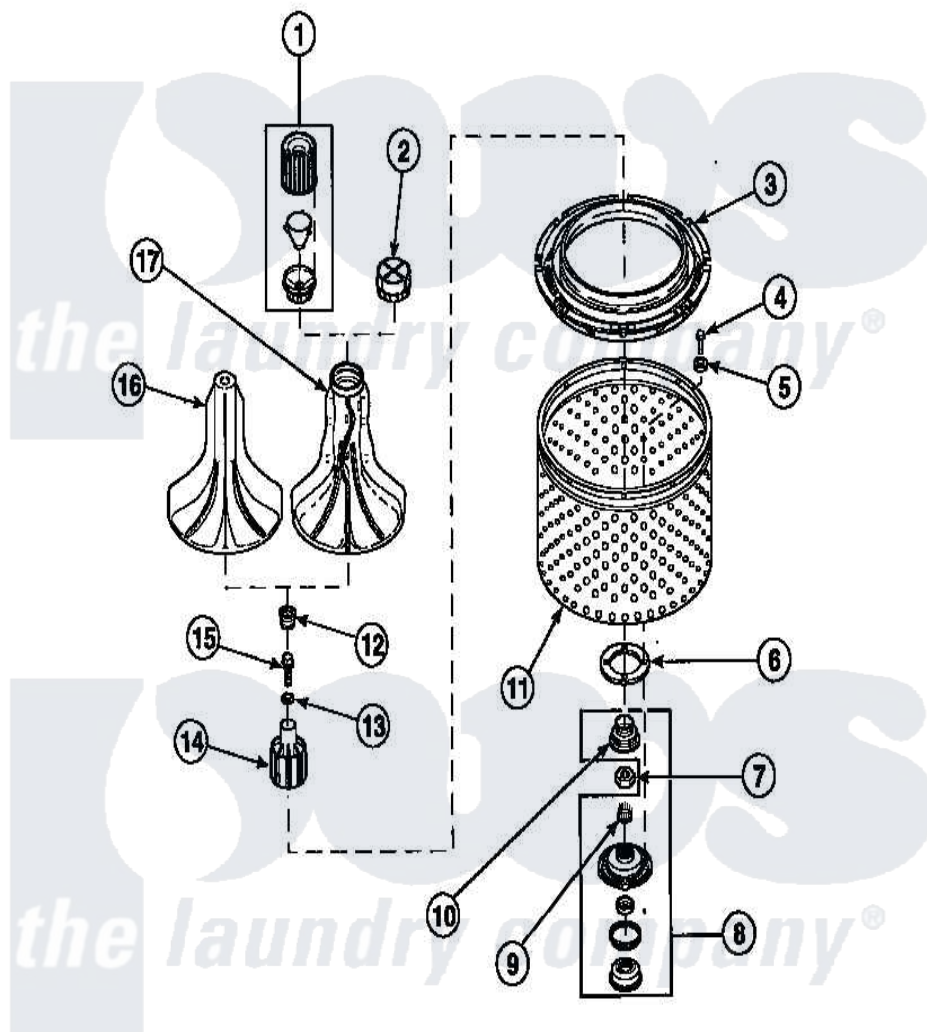

**Amana LW2001W2 (BOM: PLW2001W2 B) 02 - AGITATOR/DRIVE BELL/SEAL KIT/TUB & HUB**

Amana Residential Amana LW2001W2 (BOM: PLW2001W2 B) Washer Parts Parts Diagram 02 - AGITATOR/DRIVE BELL/SEAL KIT/TUB & HUB  
 Click on the part number to view part

Item	Original Part Number	Replaced By	Status	Part Description
1	36542	<a href="#">40002101W</a>		Assembly, Fabric Softner
2	<a href="#">36515</a>			Cap, Agitator
3	<a href="#">35035</a>			Guard, Clothes
4	27202	<a href="#">W10116787</a>		Screw
5	<a href="#">28094</a>			Gasket
7	Y29220	<a href="#">40016301</a>		Nut, Lock
9	29728	<a href="#">40008301</a>		Insert, Spline
10	36425	<a href="#">40016101</a>		Seal, Bell Drive
12	36511	<a href="#">40008401</a>		Plug, Bell
13	<a href="#">36472</a>			O-Ring
15	34288	<a href="#">40065102</a>		Screw, Shoulder 1/4
16	<a href="#">33513</a>			Agitator, Short-Coin
17	33174	<a href="#">40000501W</a>		Agitator, Flex Vane