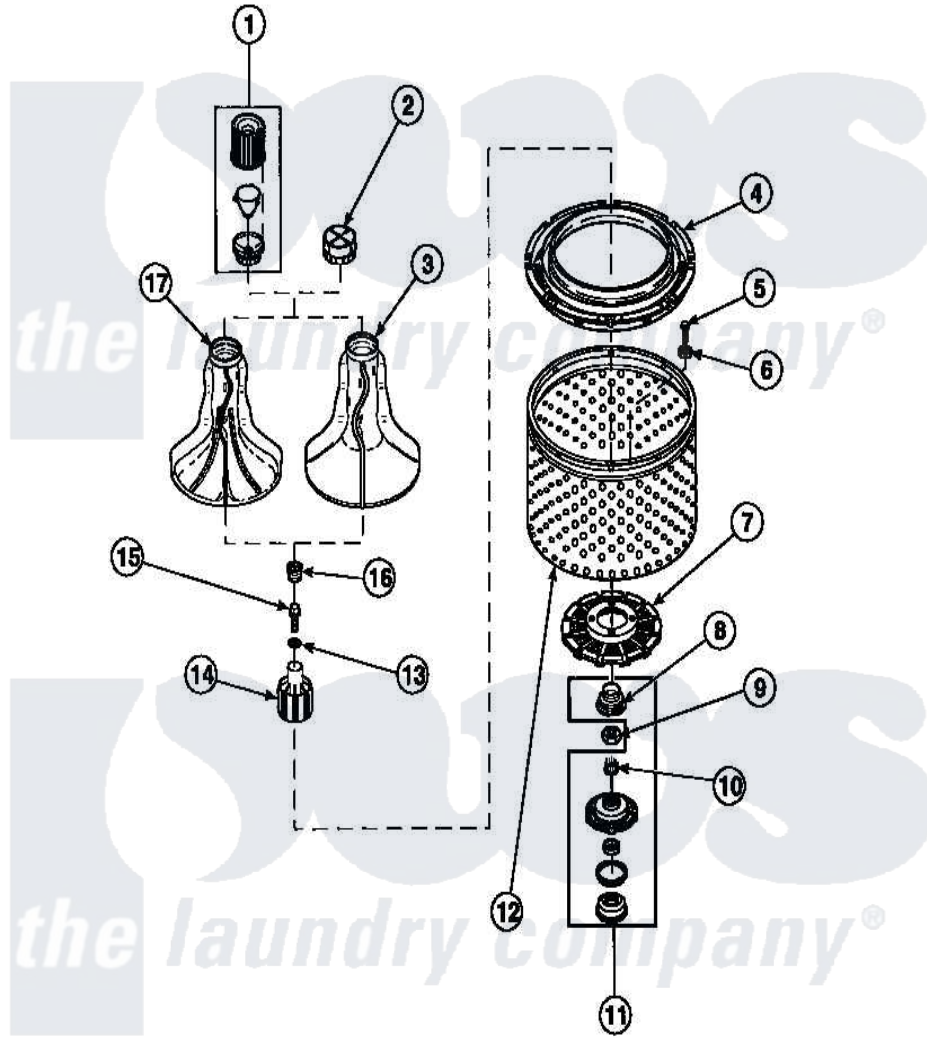

**Amana LW2001W2 (BOM: PLW2001W2 B) 03 - AGITATOR/DRIVE  
BELL/SEAL KIT/TUB & HUB**

Amana Residential Amana LW2001W2 (BOM: PLW2001W2 B) Washer Parts Parts Diagram 03 - AGITATOR/DRIVE  
BELL/SEAL KIT/TUB & HUB  
Click on the part number to view part

Item	Original Part Number	Replaced By	Status	Part Description
1	36542	<a href="#">40002101W</a>		Assembly, Fabric Softner
2	<a href="#">36515</a>			Cap, Agitator
4	<a href="#">35035</a>			Guard, Clothes
5	27202	<a href="#">W10116787</a>		Screw
6	<a href="#">28094</a>			Gasket
7	32998	<a href="#">39371</a>		Filter Lin
8	36425	<a href="#">40016101</a>		Seal, Bell Drive
9	Y29220	<a href="#">40016301</a>		Nut, Lock
10	29728	<a href="#">40008301</a>		Insert, Spline
11	495P3	<a href="#">R9900552</a>		Hub And Seal
12	34518P		Not Available	WASHTUB STAINLESS STEEL
"	33503P	<a href="#">39240P</a>		Wash Tub
13	<a href="#">36472</a>			O-Ring
14	36443P	<a href="#">R9900189</a>		Kit, Drive Bell And Seal

15 34288

[40065102](#)

Screw, Shoulder 1/4

16 36511

[40008401](#)

Plug, Bell

17 33174

[40000501W](#)