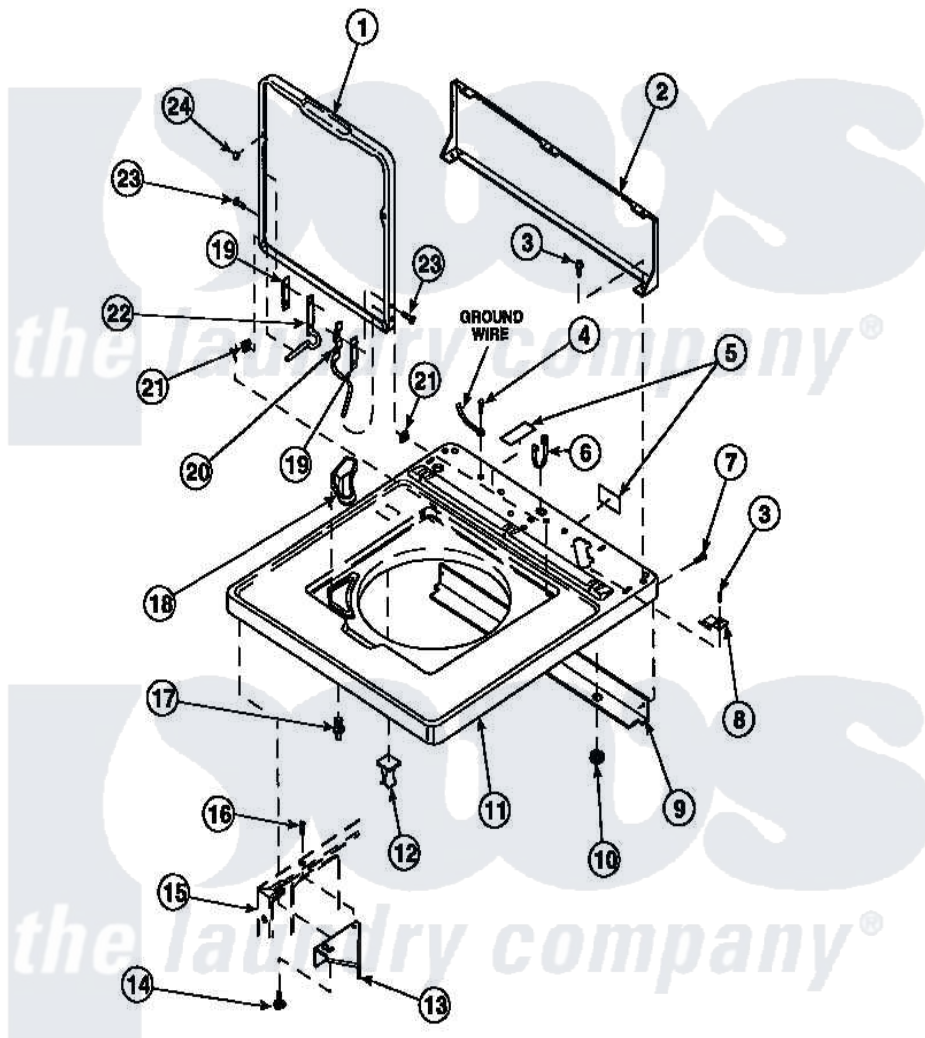

Amana LW2001W2 (BOM: PLW2001W2 B) 05 - CAB TOP/LOADING DR & CTRL HOOD REAR PAN

Amana Residential Amana LW2001W2 (BOM: PLW2001W2 B) Washer Parts Parts Diagram 05 - CAB TOP/LOADING DR & CTRL HOOD REAR PAN
 Click on the part number to view part

Item	Original Part Number	Replaced By	Status	Part Description
2	34903		Not Available	PANEL, BACK HOOD (USE 37782)
3	23962	W10116760		Screw
4	52909			Screw, 10B-16 X 1/2 HeX
6	21903	211881		Grommet, Cord Part Not Used-Gas Models Only
7	27196	27001200		Screw
8	35887	40063901		Clip, Hold Down
11	34902P		Not Available	TOP
12	36519		Not Available	CLIP
13	36034			Bracket, Director-Module
14	Y31644	27001200		Screw
15	34475P		Not Available	CABINET
16	36035		Not Available	SCREW,8-18X3/8 PHIL FLT HD
17	56534			Barrel, Support