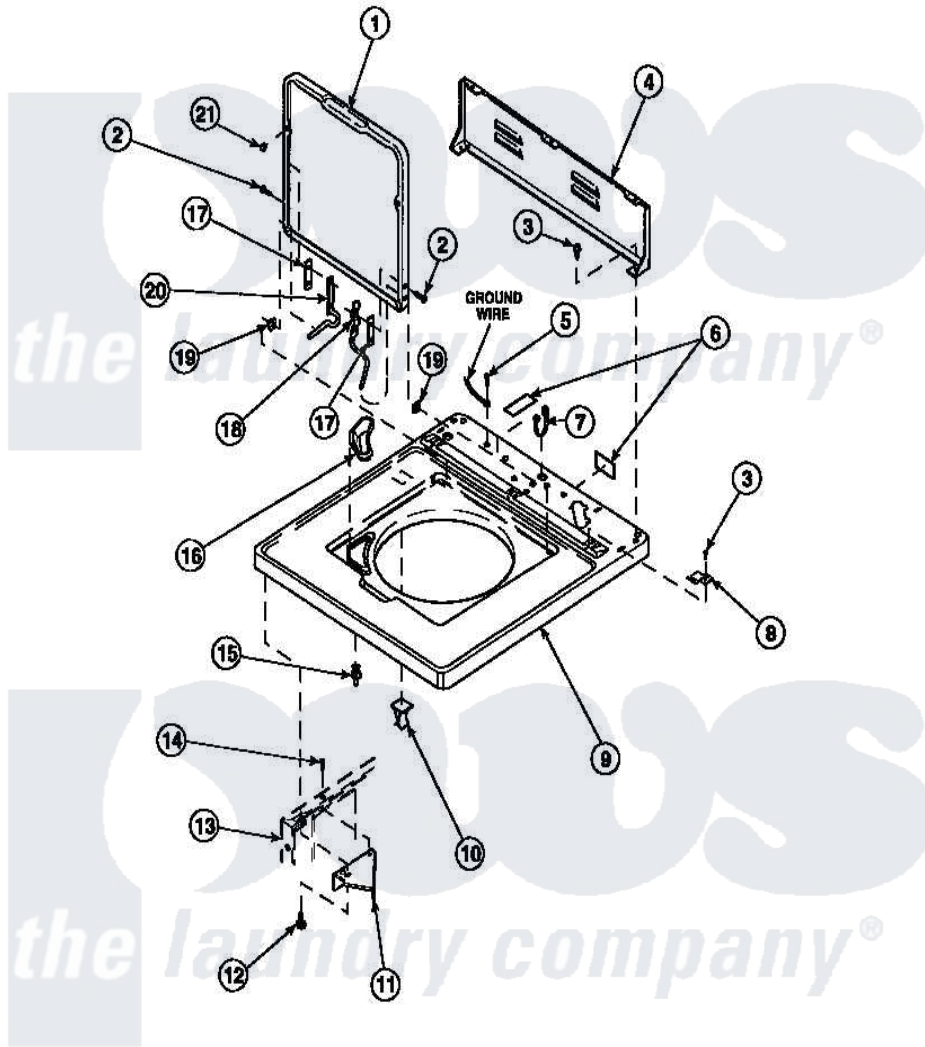

Amana LW2001W2 (BOM: PLW2001W2 B) 06 - CAB TOP/LOADING DR & CTRL HOOD REAR PAN

Amana Residential Amana LW2001W2 (BOM: PLW2001W2 B) Washer Parts Parts Diagram 06 - CAB TOP/LOADING DR & CTRL HOOD REAR PAN
 Click on the part number to view part

Item	Original Part Number	Replaced By	Status	Part Description
1	33541P		Not Available	LID
2	34337	W10119828		Screw, Lid Hinge Mounting
3	23962	W10116760		Screw
4	34903		Not Available	PANEL, BACK HOOD (USE 37782)
5	52909			Screw, 10B-16 X 1/2 HeX
6	24903		Not Available	STICKER,DISCONNECT POW
7	21903	211881		Grommet, Cord Part Not Used-Gas Models Only
8	35887	40063901		Clip, Hold Down
9	34902P		Not Available	TOP
10	36519		Not Available	CLIP
11	36034			Bracket, Director-Module
12	Y31644	27001200		Screw
13	34475P		Not Available	CABINET

14	36035	Not Available	SCREW,8-18X3/8 PHIL FLT HD
15	56534		Barrel, Support
16	34776	Not Available	DISPENSER,BLEACH
17	34338		Gasket, Hinge
18	36437		Hinge, Lid R
19	33446	4008201	Bushing, Hinge
20	36513		Hinge, Left
21	21685	40038001	Bumper