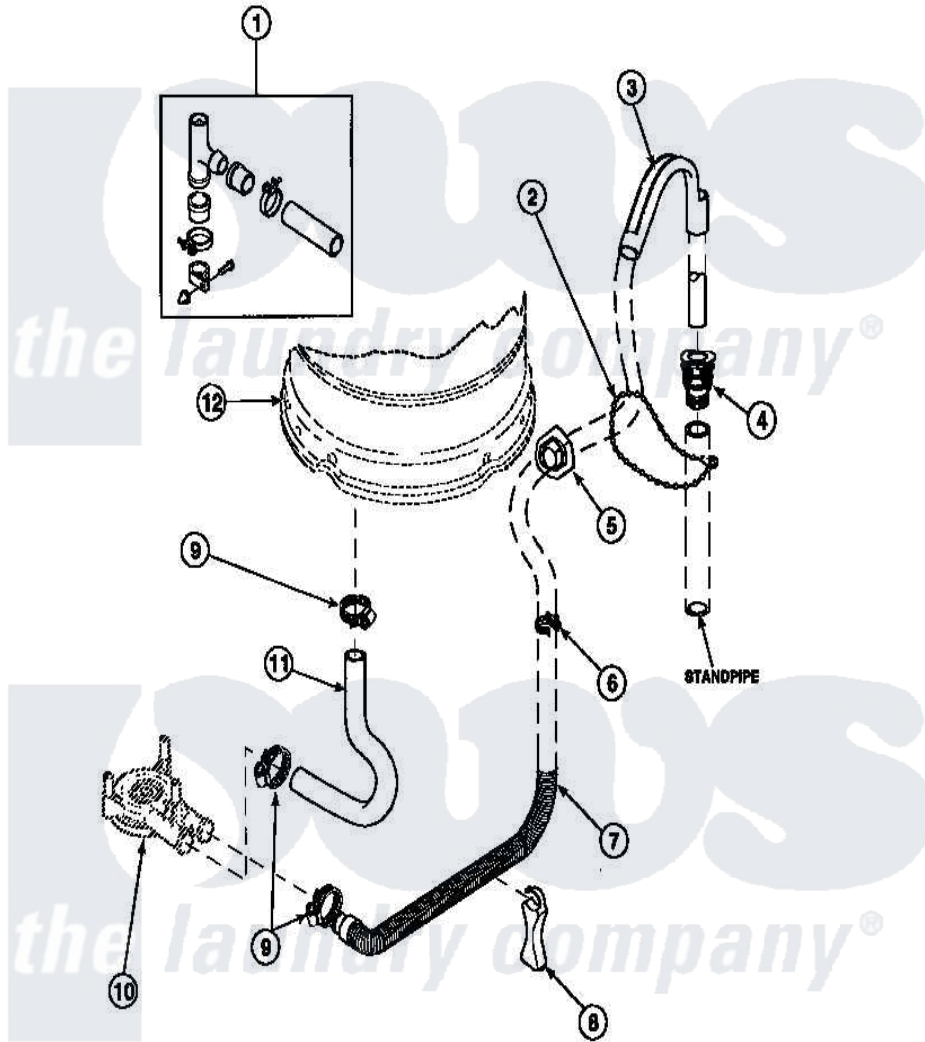

**Amana LW2001W2 (BOM: PLW2001W2 B) 07 - DRAIN HOSE AND SIPHON BREAK**

Amana Residential Amana LW2001W2 (BOM: PLW2001W2 B) Washer Parts Parts Diagram 07 - DRAIN HOSE AND SIPHON BREAK

Click on the part number to view part

Item	Original Part Number	Replaced By	Status	Part Description
1	562P3	<a href="#">76660</a>		Break-Sphn
2	33489	<a href="#">8539404</a>		Tie-Wire
3	33615	<a href="#">22003814</a>		Retainer, Drain Hose
4	36878	<a href="#">40008101</a>		Adapter, Standpipe
5	<a href="#">32219</a>			Relief, Strain
6	<a href="#">36014</a>			Clip, Retainer-Hose
7	37245	<a href="#">40053901</a>		Hose, Drain
8	<a href="#">36522</a>			Hose Support
"	<a href="#">35487</a>			Support, Hose
9	36802	<a href="#">285655</a>		Clamp, Hose
10	36863P	<a href="#">27001233</a>		Pump
11	<a href="#">35753</a>			Hose, Tub To Pump-Ddp
12	<a href="#">34438P</a>			Assembly, Outer Tub